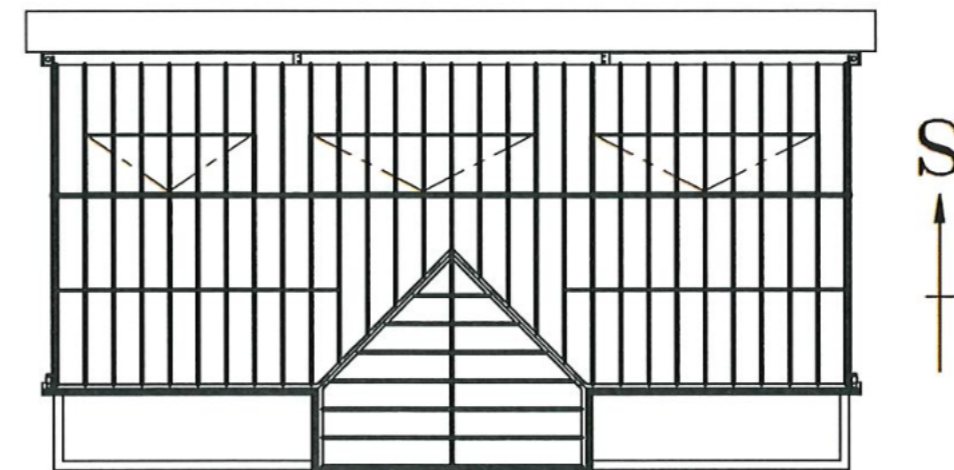

Alitex traditional Victorian style greenhouse, powder coated aluminium construction.

3D View

Floor Plan

Clockwise from above:

1. Alitex traditional greenhouse precedent image for style and colour reference
2. Alitex 3D view of Orchard House greenhouse design
3. Alitex east elevation of Orchard House greenhouse design
4. Alitex floor plan of Orchard House greenhouse design