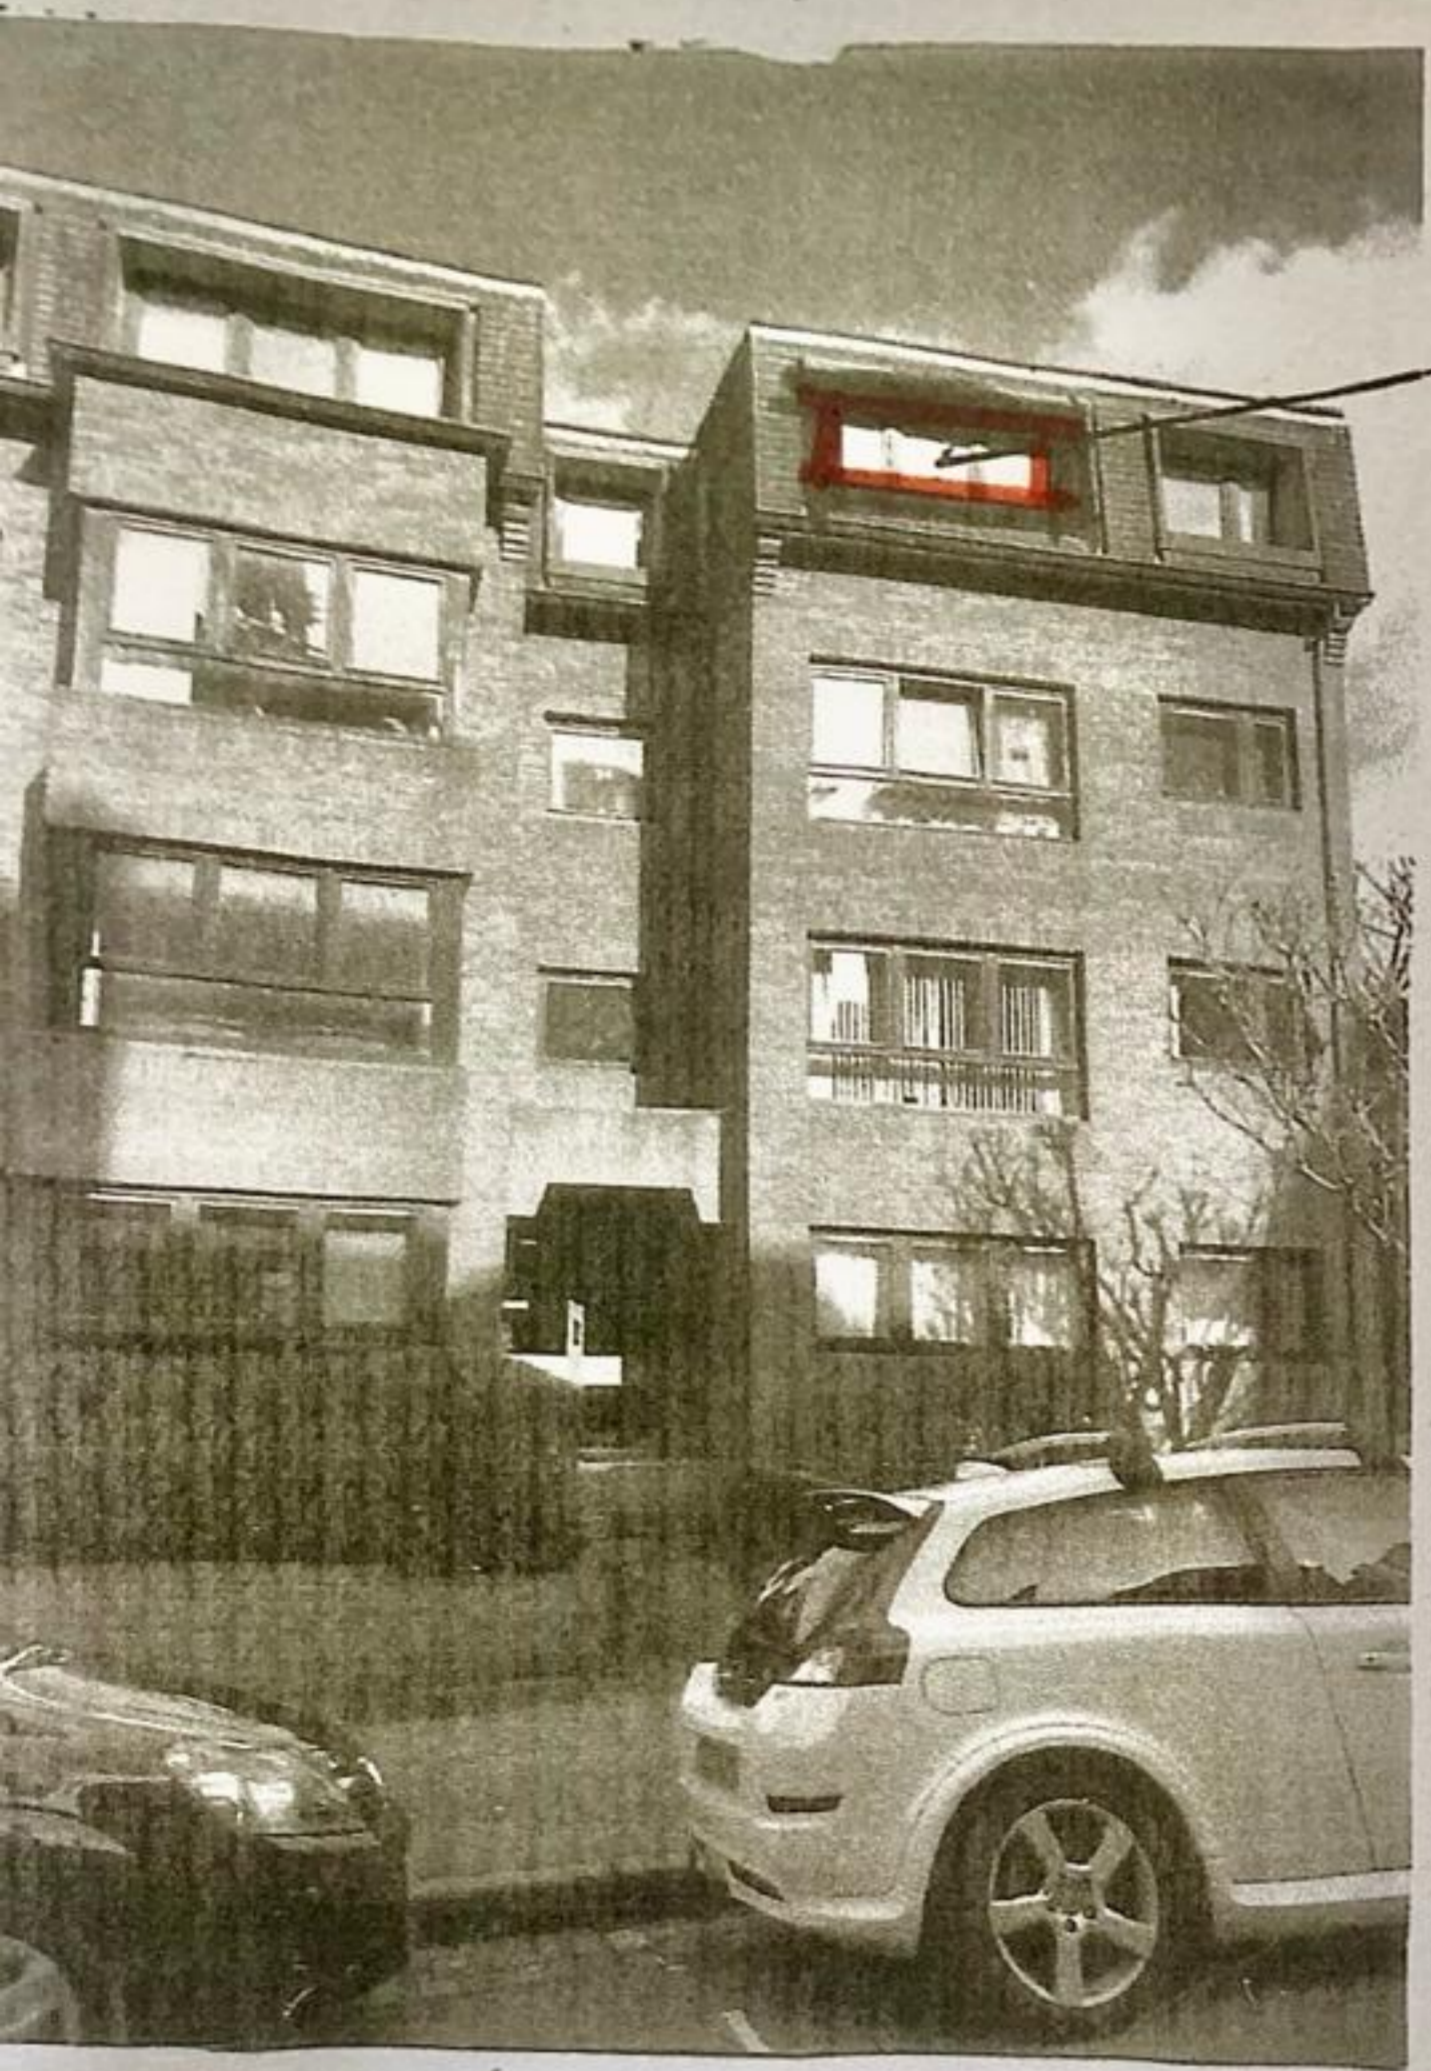

24/00268/FUL

WINDOW 'B'

WINDOW 'B'

2730 mm

1030 mm

SCALE 1:20