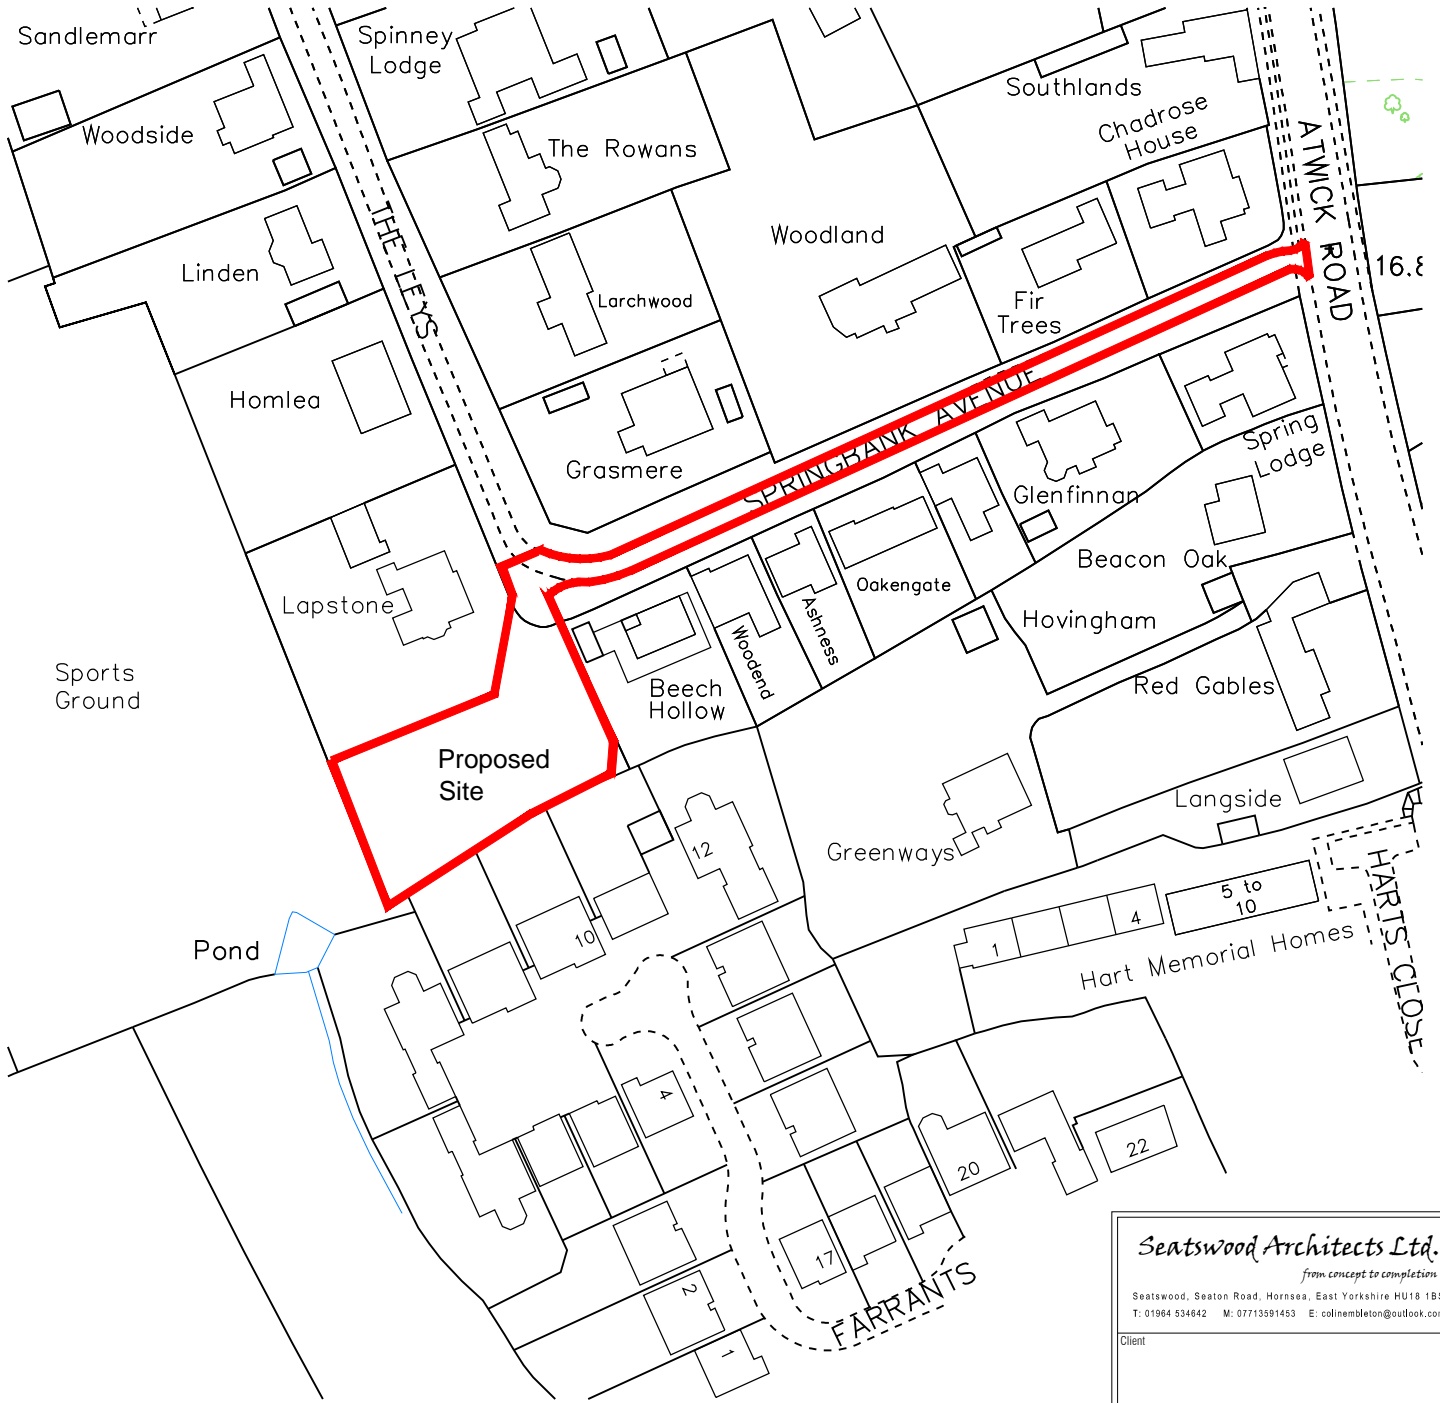

REVISIONS		
Date	Description	By

North

Site Location Plan

Scale 1:1250

<i>Seatswood Architects Ltd.</i> <small>from concept to completion</small>			
<small>Seatswood, Seaton Road, Hornsea, East Yorkshire HU18 1BS T: 01964 534642 M: 07713591453 E: colinmbleton@outlook.com</small>			
Client			
Lucien Eid			
Job Title			
Proposed Development of Land at Lapstone, The Leys Hornsea, East Yorkshire HU18 1ET			
Scale @ A4	Date	Drawn by	Checked
1 : 1250	09.10.23	CDE	
Dwg. title			
Site Location Plan			
PLANNING			
Job No.	Dept.	Drawing No.	Rev.
LE/2310	A	000	P01