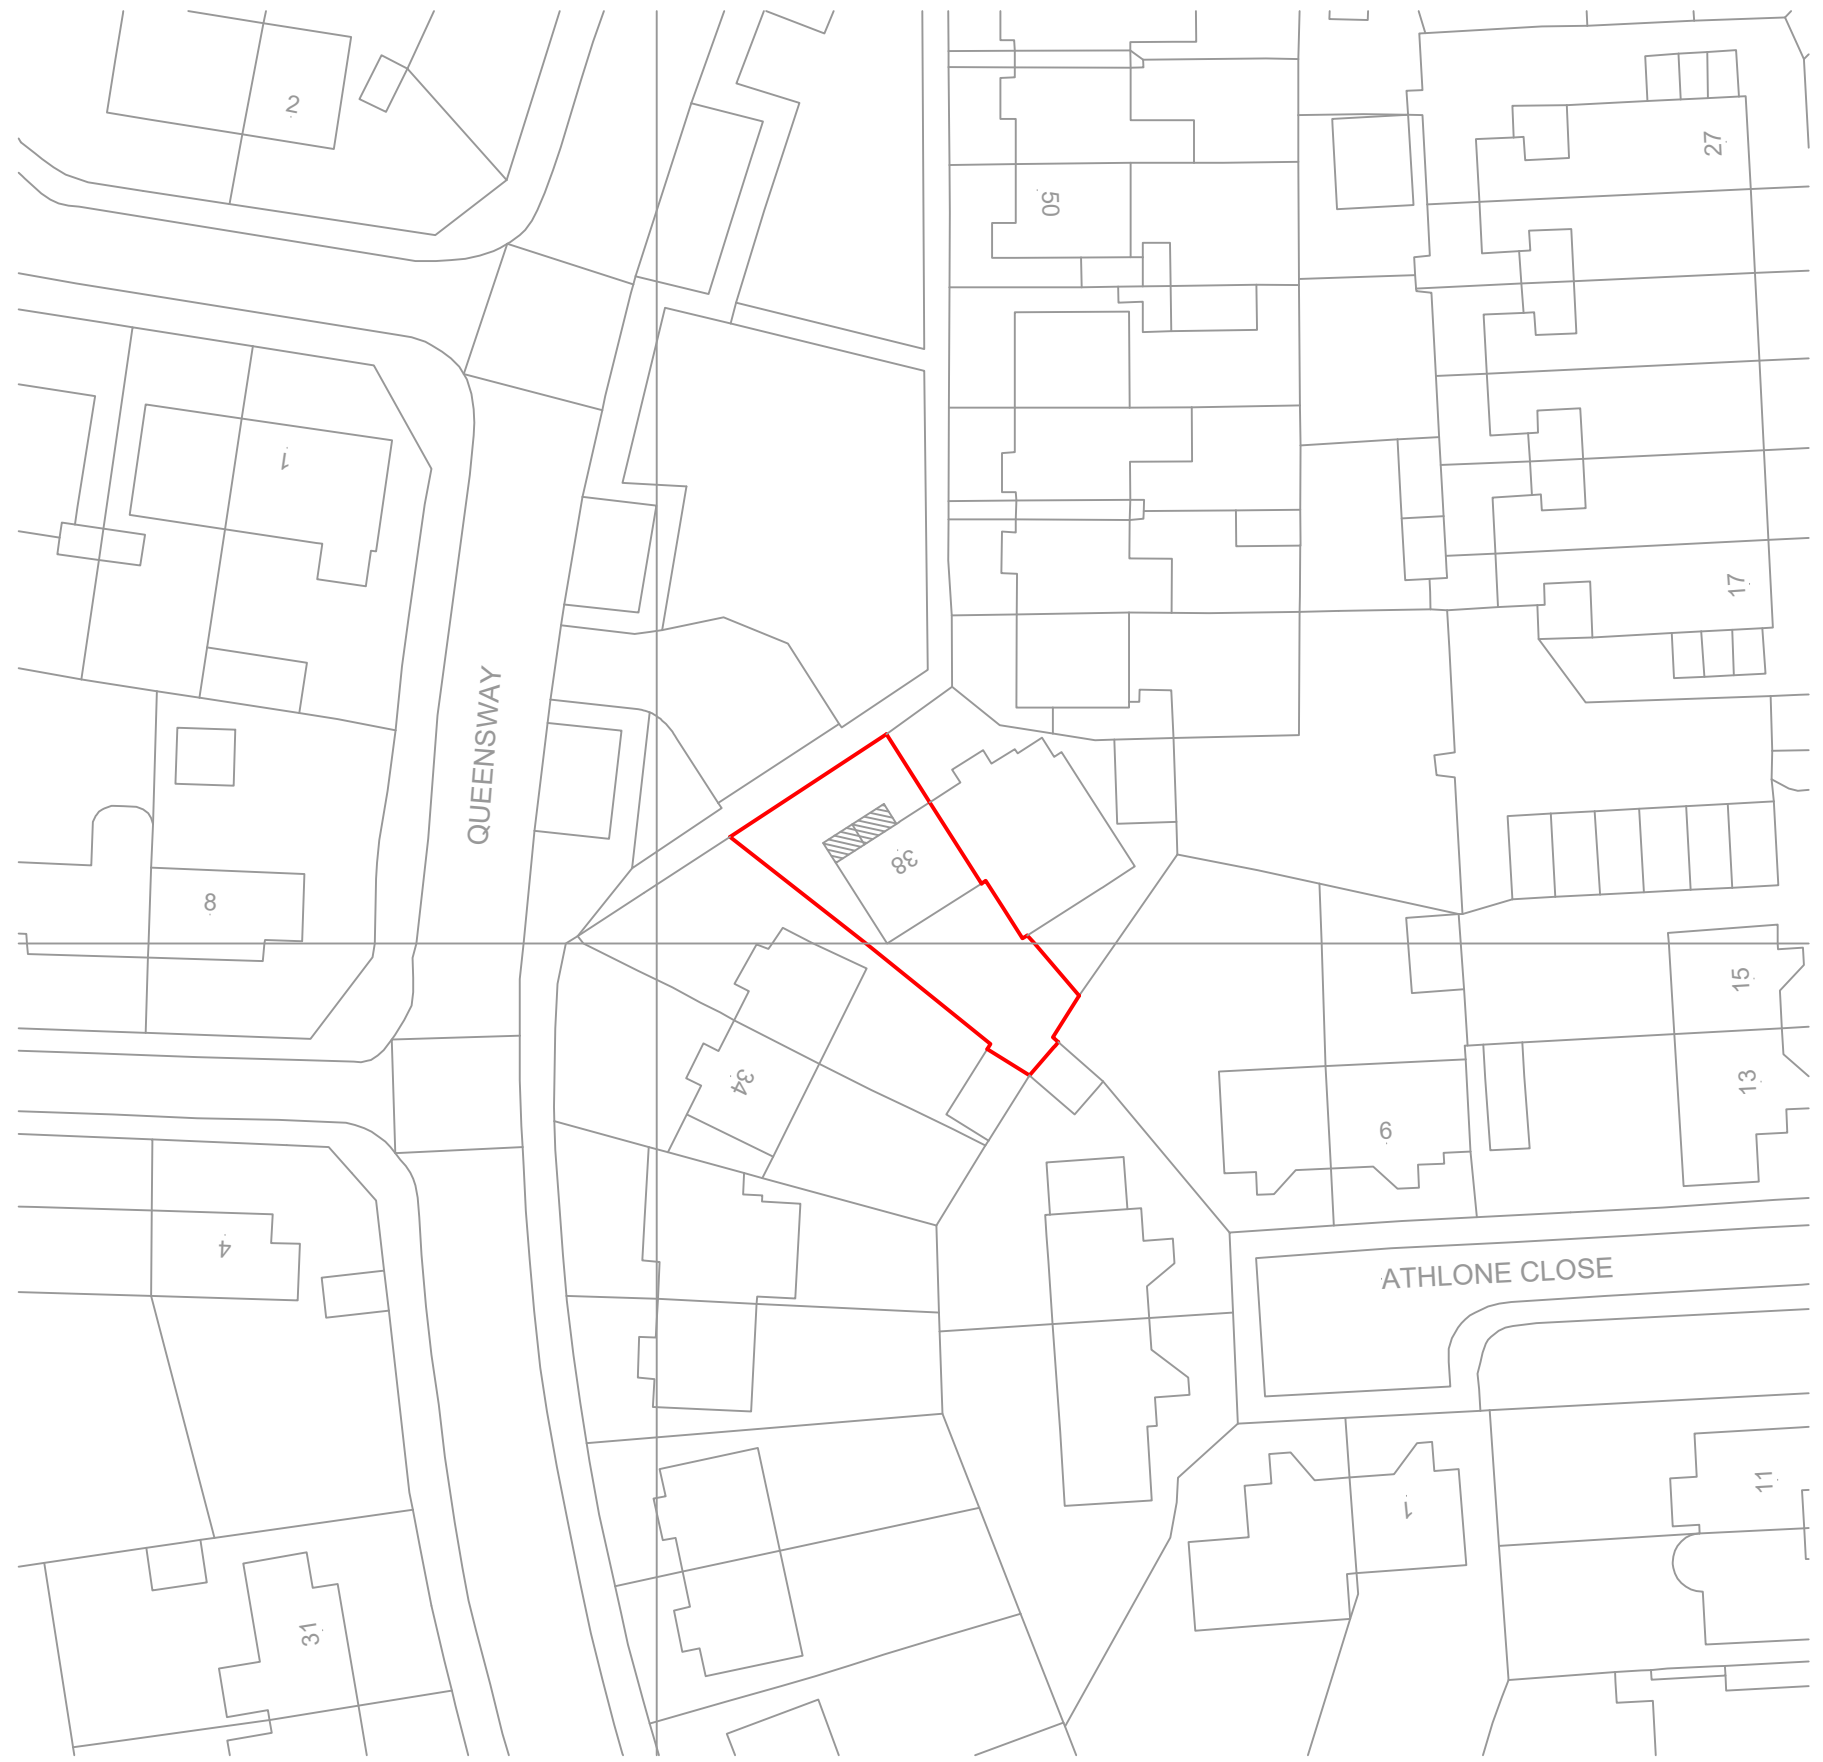

LOCATION PLAN  
SCALE 1:1250

© Crown copyright 2024 Ordnance Survey 100053143

BLOCK PLAN  
SCALE 1:500

PROJECT:  
38 QUEENSWAY  
MAIDENHEAD  
SL6 7SD

DRAWING TITLE  
BLOCK AND LOCATION  
PLANS

CREATIVE DESIGN AND  
STRUCTURE