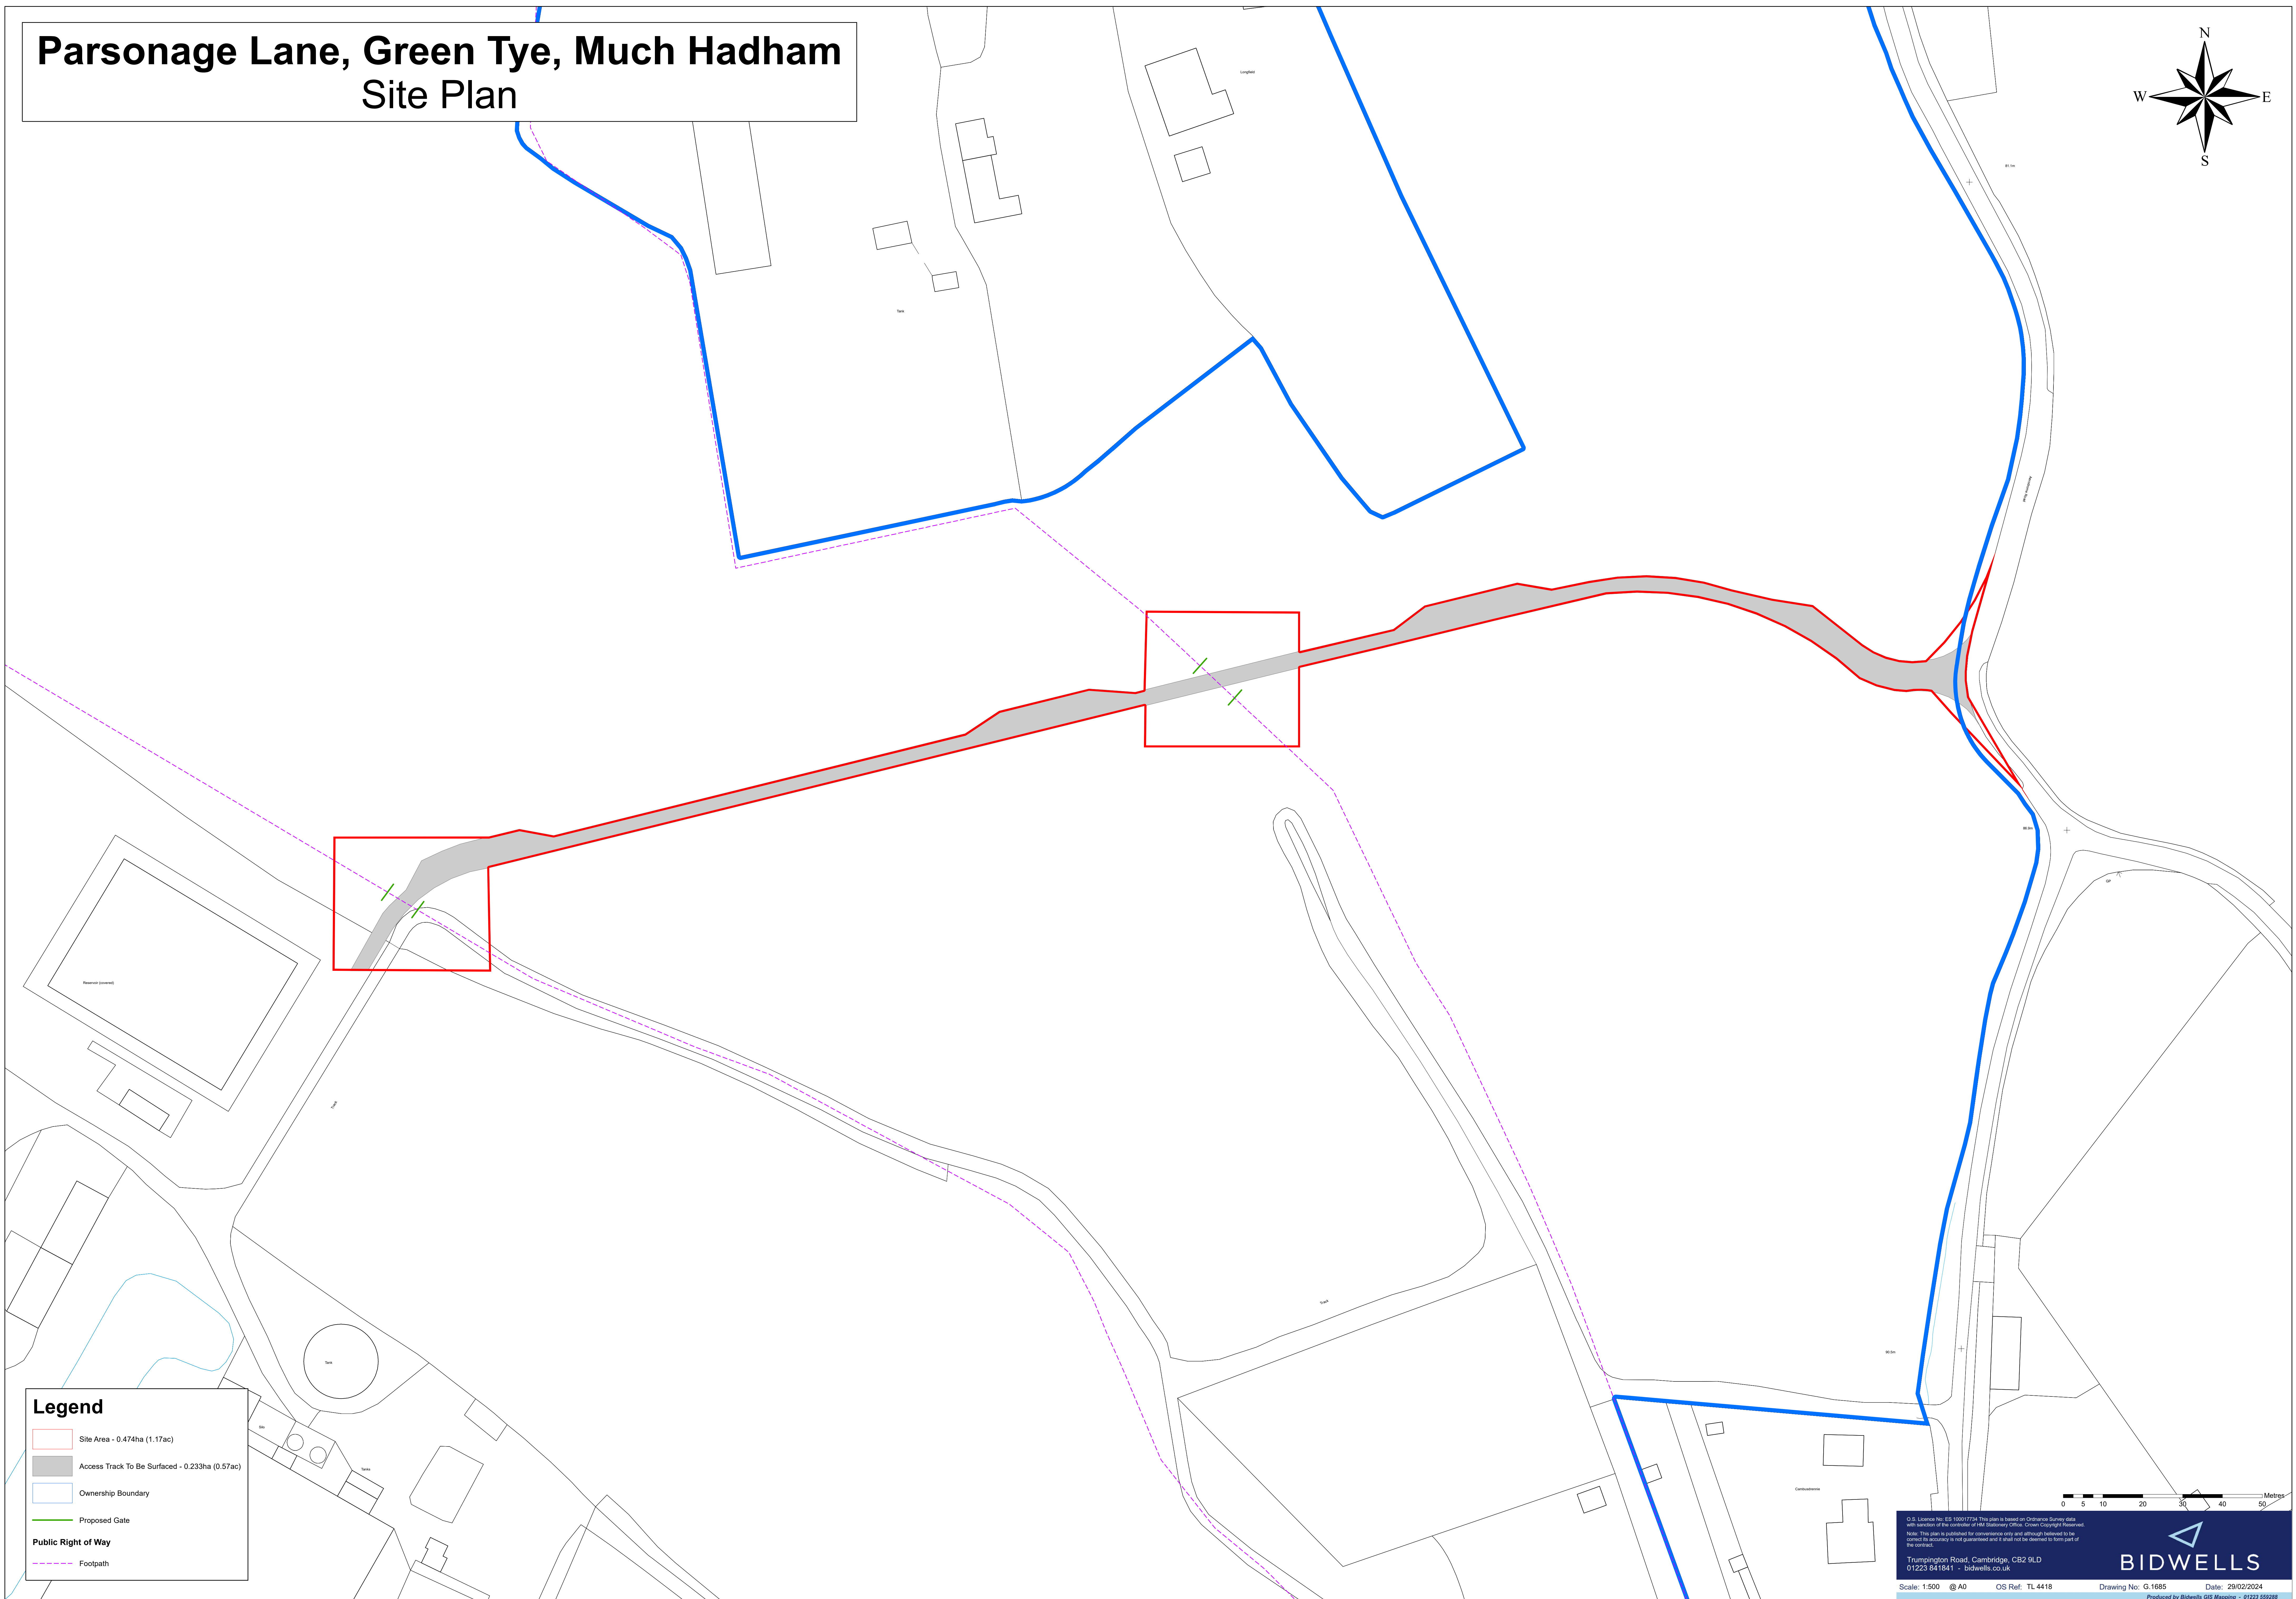

Parsonage Lane, Green Tye, Much Hadham Site Plan

Legend

- Site Area - 0.474ha (1.17ac)
- Access Track To Be Surfaced - 0.233ha (0.57ac)
- Ownership Boundary
- Proposed Gate
- **Public Right of Way**
- Footpath