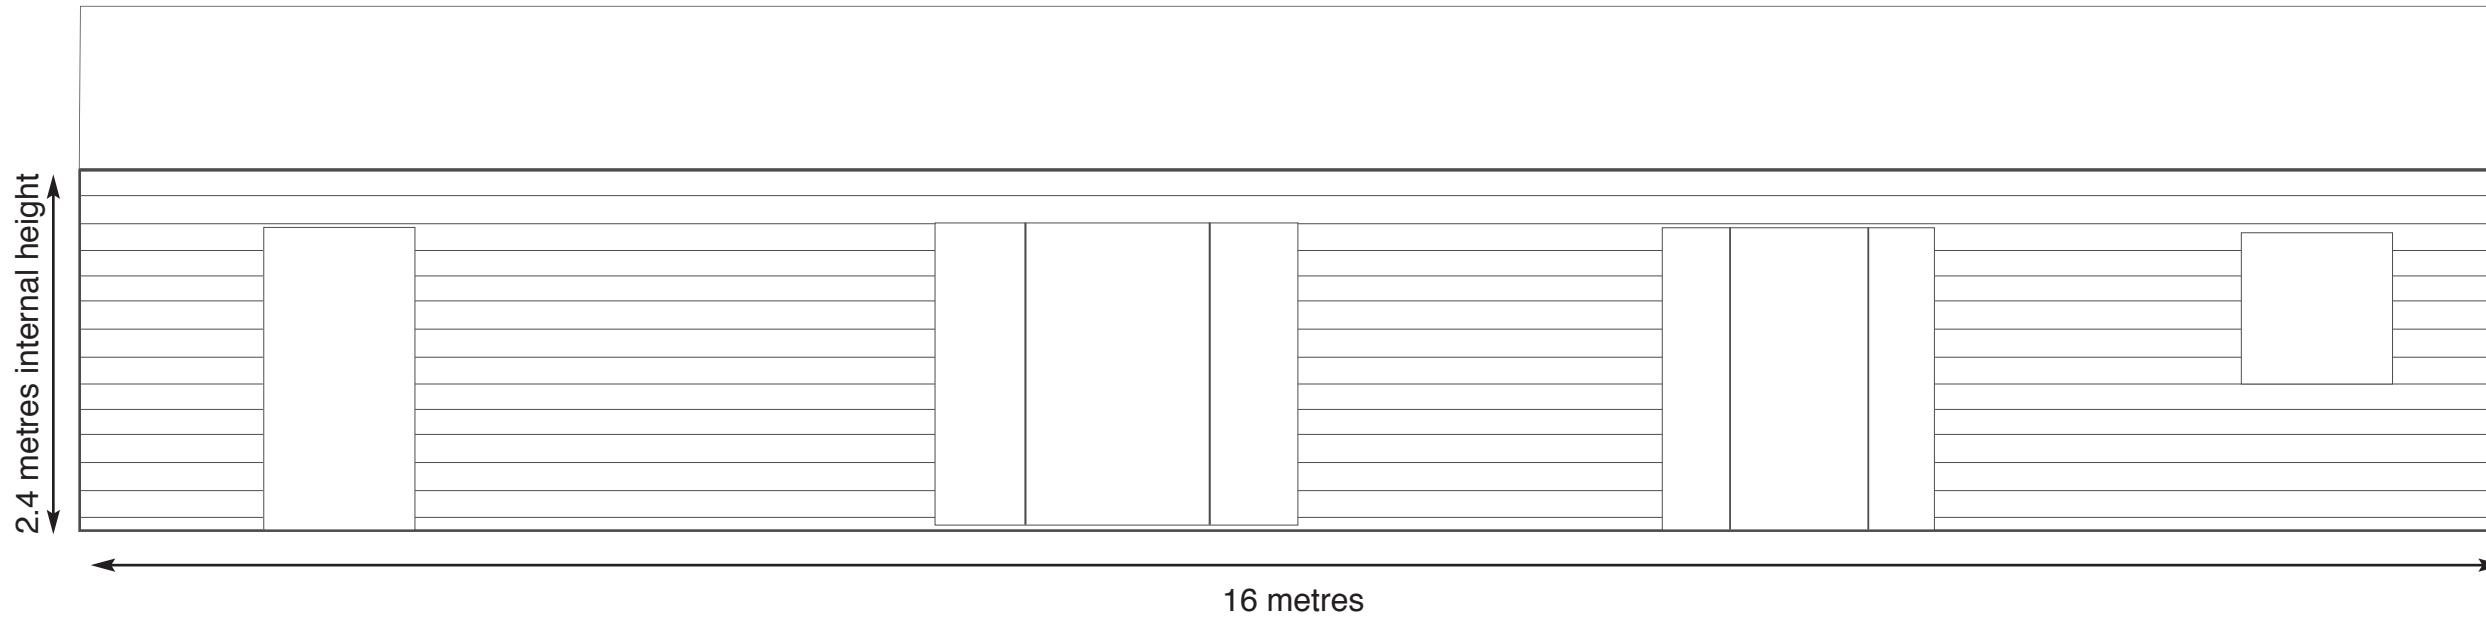

Front Elevation

**SCALE BAR 1:50**

Drawing A2001