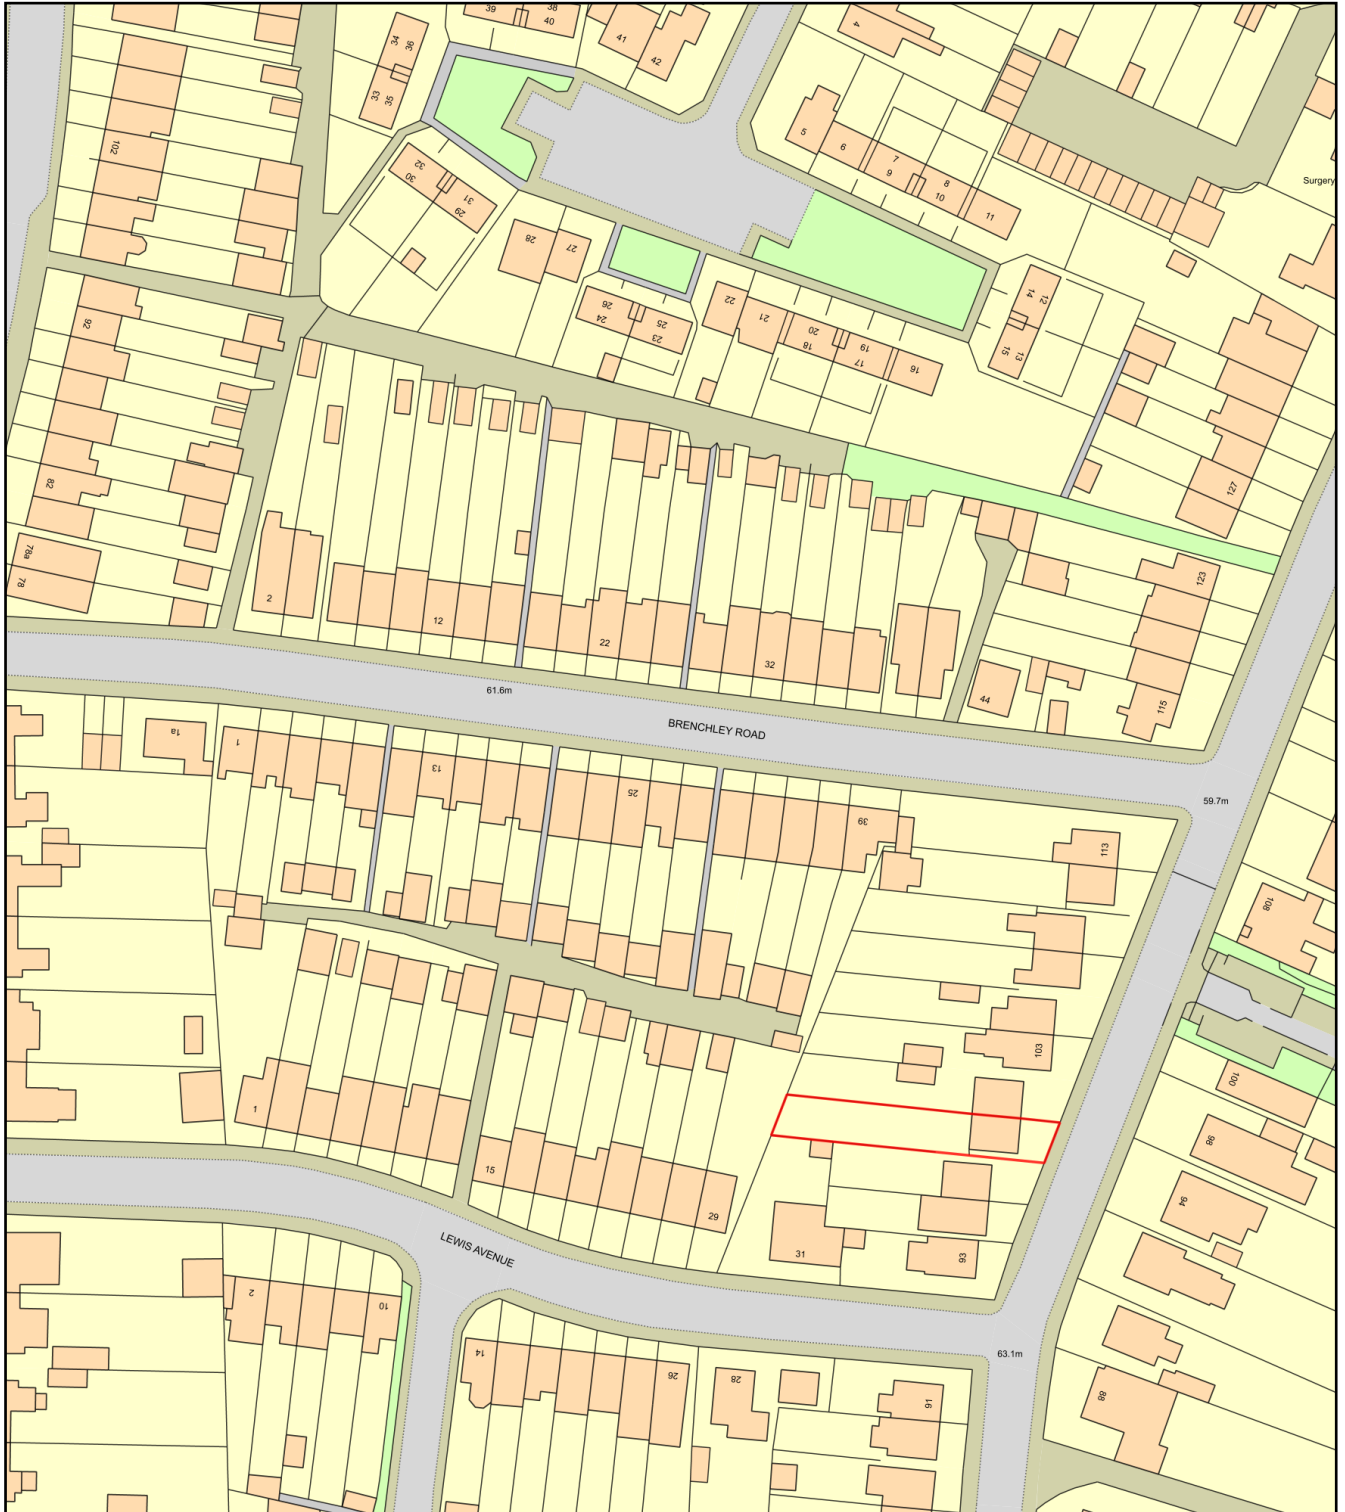

99 Twydall Lane Gillingham

Plan Produced for: Jagtar Arora

Date Produced: 26 Feb 2024

Plan Reference Number: TQRQM24057123642831

Scale: 1:1250 @ A4