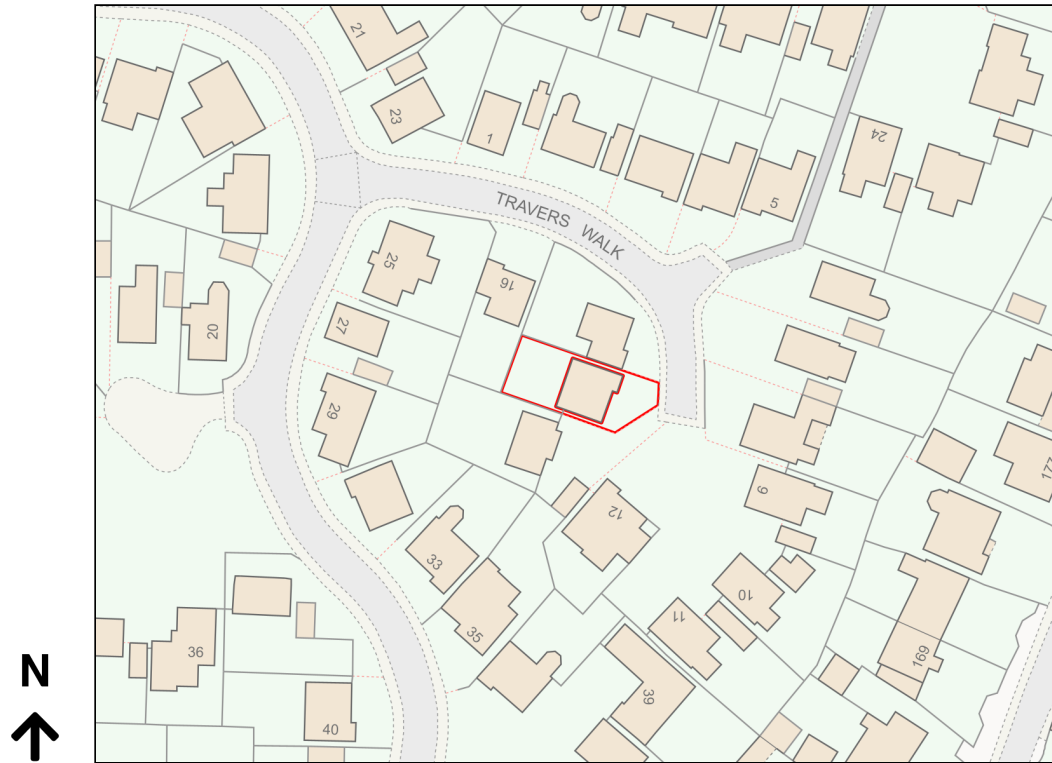

# Location Plan

Site Address: 14, Travers Walk, Stoke Gifford, BS34 8XW

Date Produced: 11-Sep-2023

Scale: 1:1250 @A4

Planning Portal Reference: PP-12449201v1