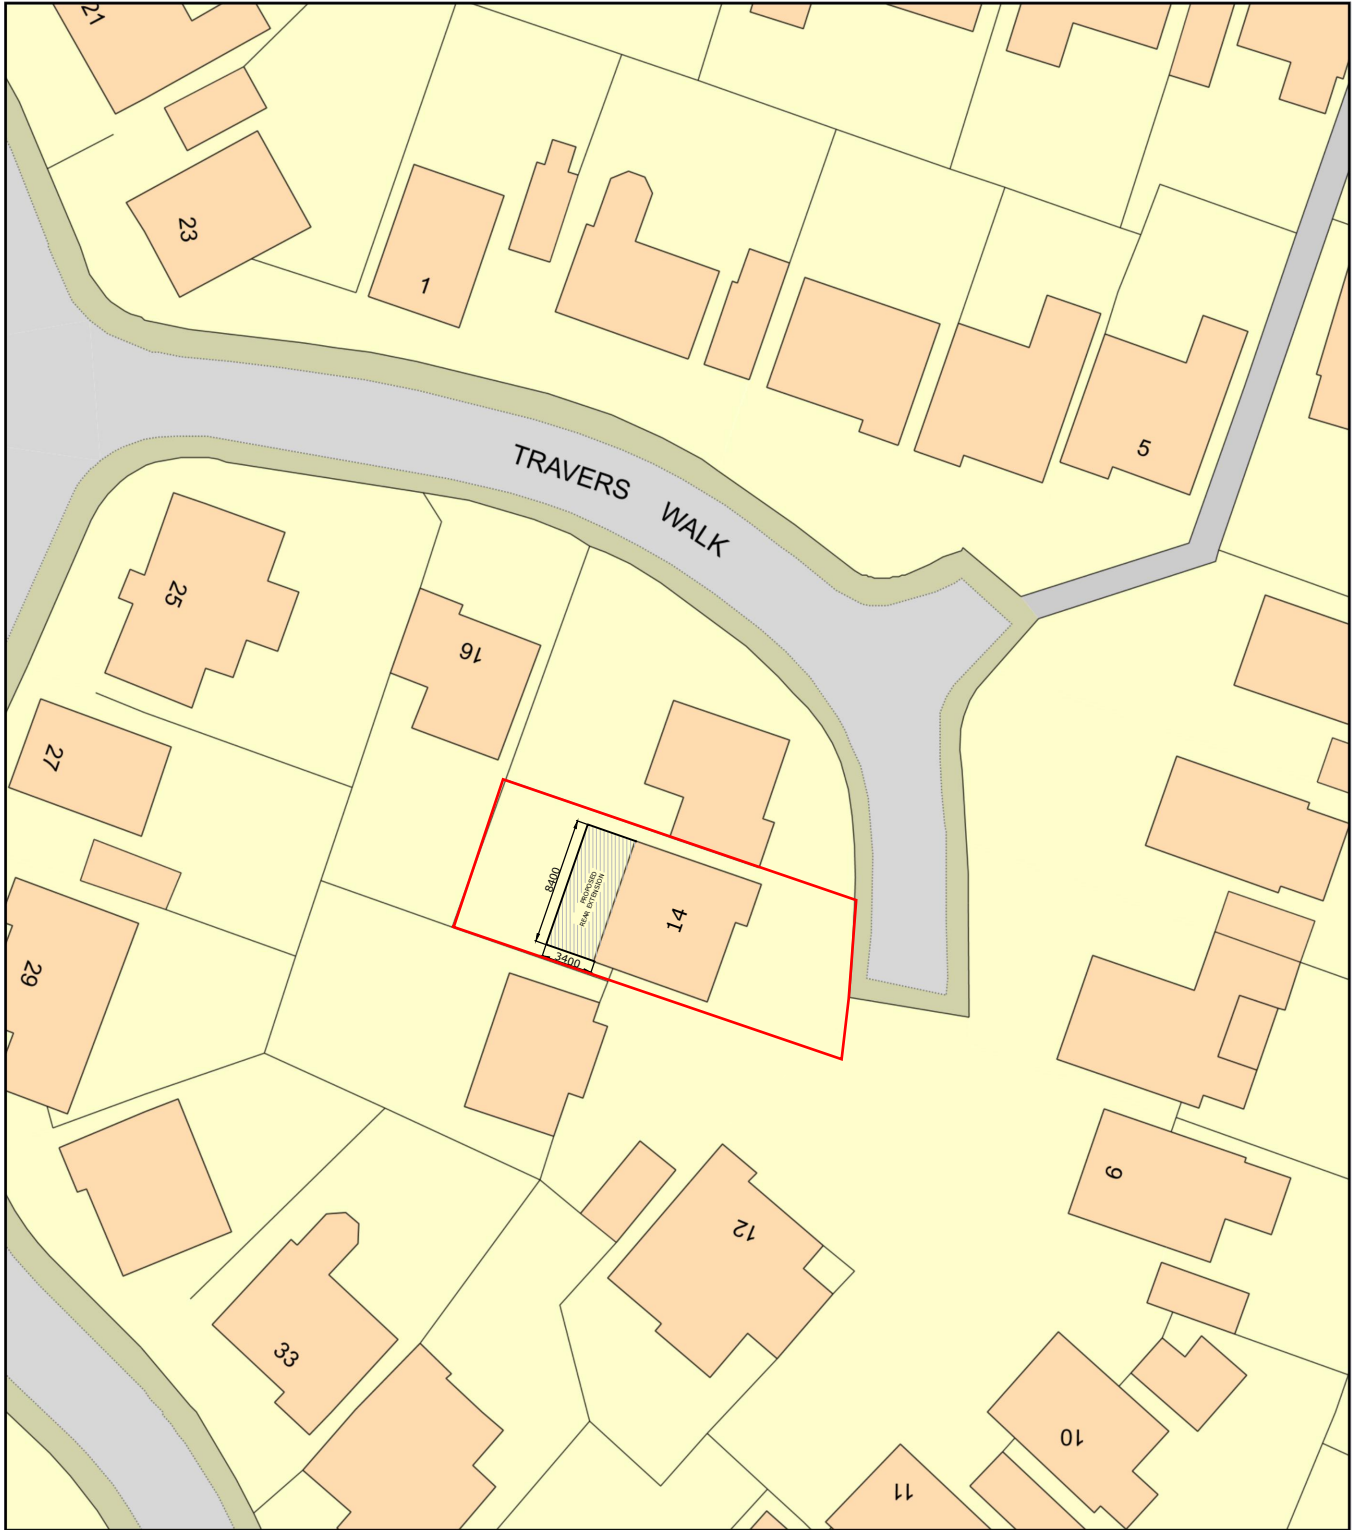

Site Address: 14, Travers Walk, Stoke Gifford, BS34 8XW

Plan Produced for: BS34 8XW

Date Produced: 12 Mar 2024

Plan Reference Number: TQRQM24072210933452

Scale: 1:500 @ A4