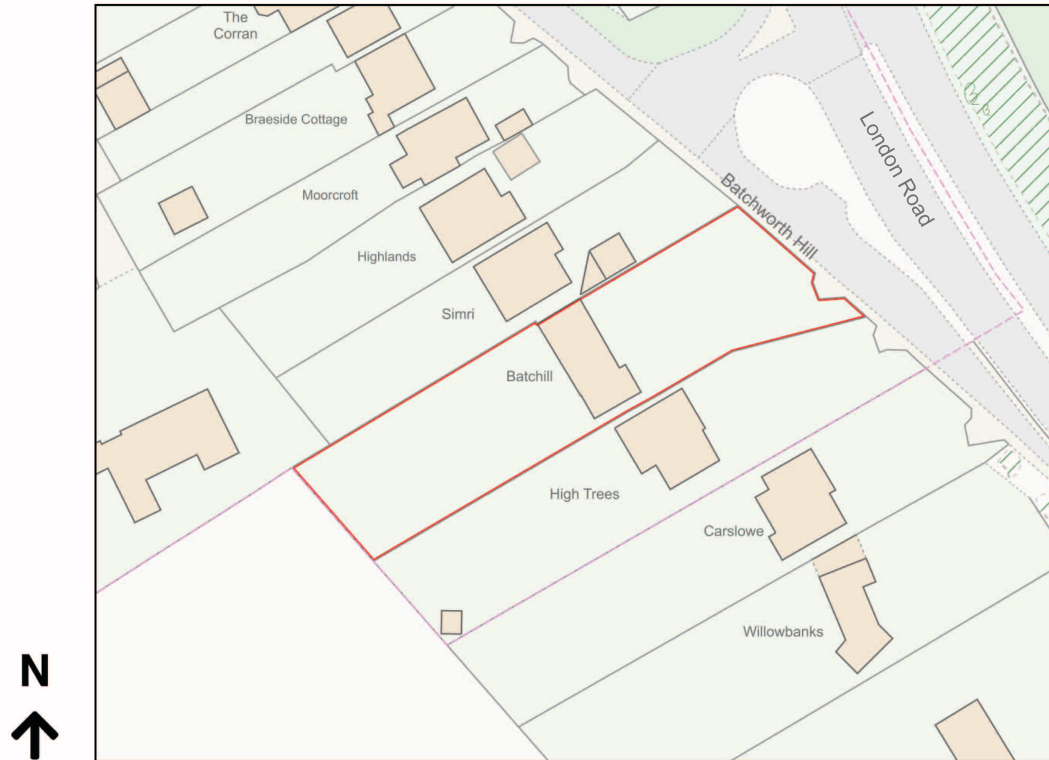

# Location Plan

Site Address: **Batchill, Batchworth Hill, Rickmansworth, WD3 1JP**

Date Produced: **15-Feb-2024**

Scale: **1:1250 @A4**

Planning Portal Reference: **PP-12807796v1**