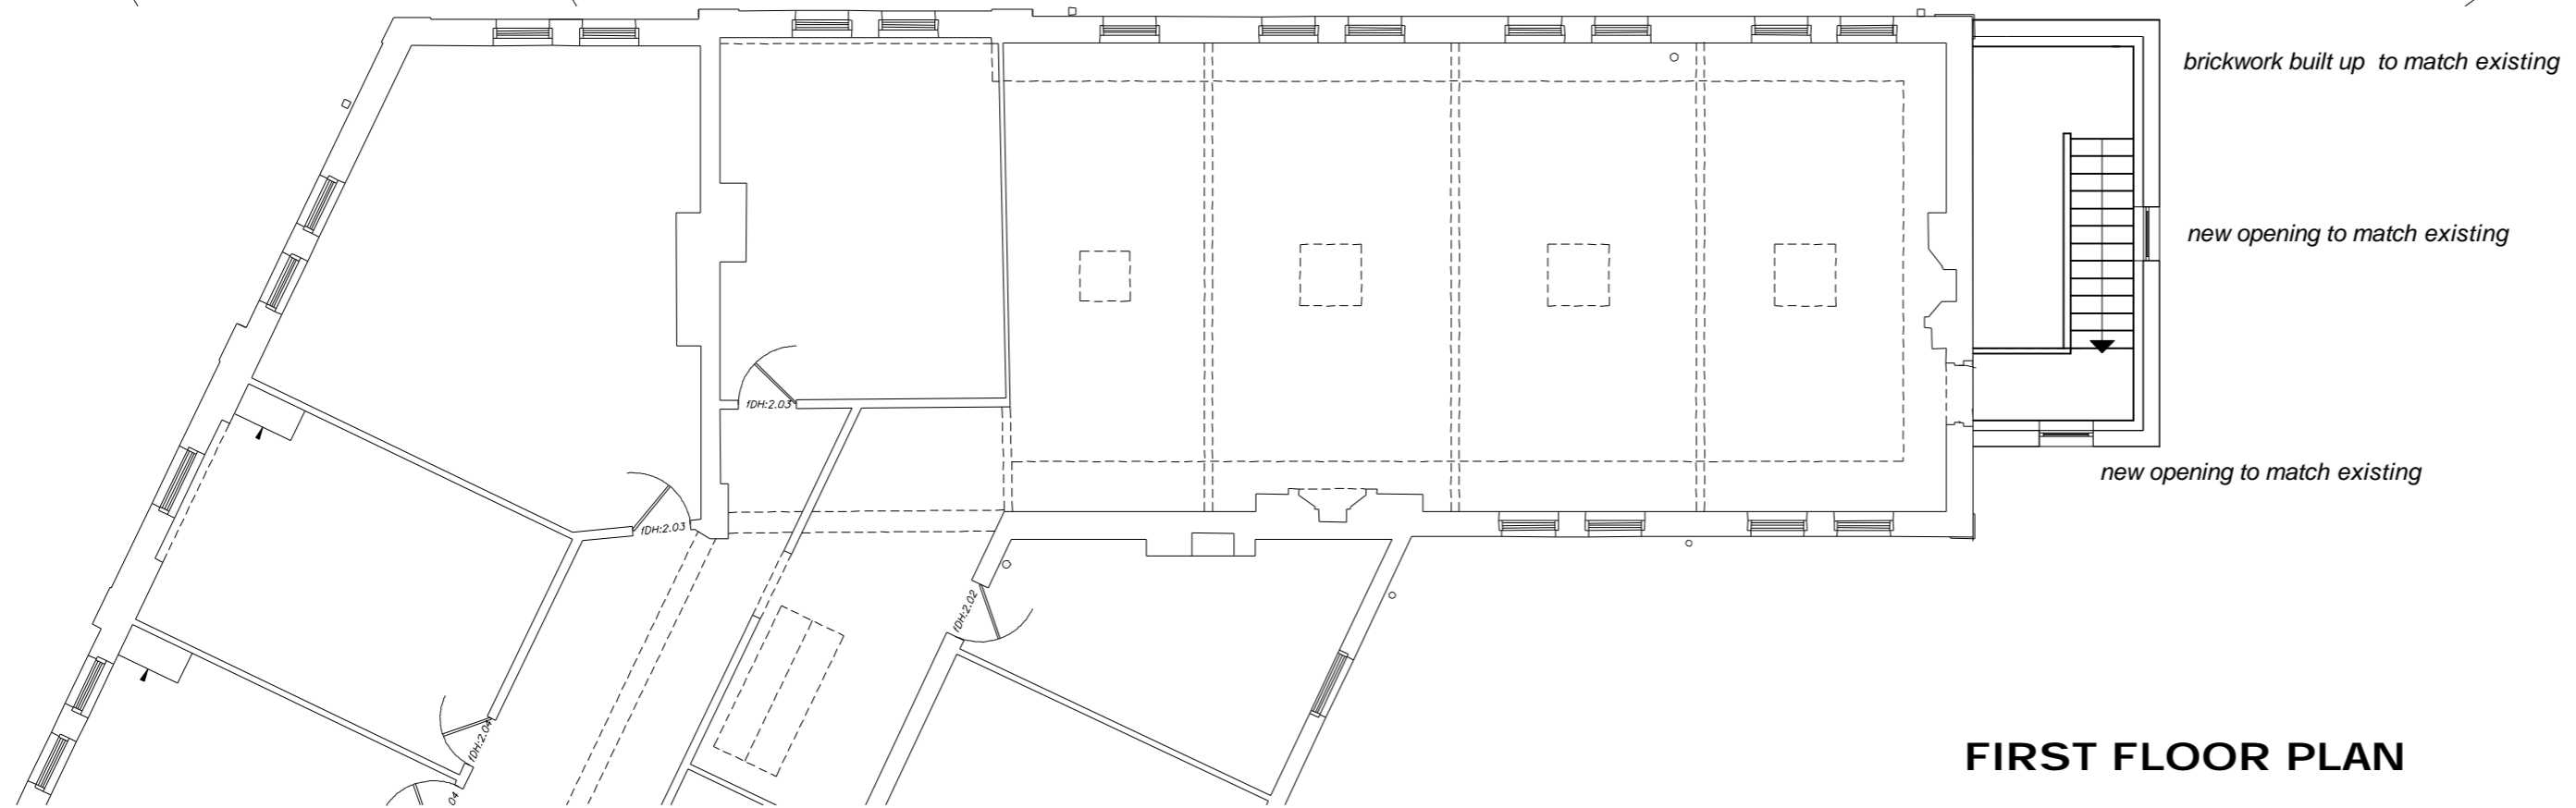

ROOF PLAN

FIRST FLOOR PLAN

PROPOSED PLANS

DATE	AMENDMENT	REV

DO NOT SCALE FROM THIS DRAWING. ALL DIMENSIONS AND LEVELS TO BE CHECKED ON SITE
THIS DRAWING © ALAN MCGOWAN ARCHITECTS

PROJECT

Proposed External Works
Tesco Express
Kirklington Rd
Rainworth

DESCRIPTION

PROPOSED PLANS

STATUS

PLANNING APPLICATION

SCALE 1-100 @ A2	DATE mar 24
---------------------	----------------

PROJECT NUMBER	REVISION No
----------------	-------------

DRAWING NUMBER	0017
----------------	-------------