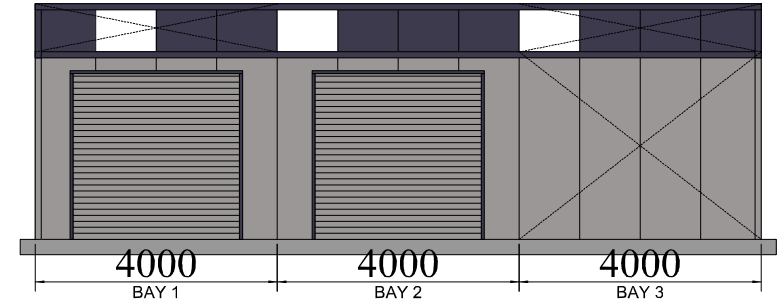

Diagonal lines indicate Strap bracing

FRONT ELEVATION (EXTERNAL)

LEFT ELEVATION VIEWED FROM INSIDE

Walls - Goosewing grey profiled sheeting  
 Roof - Merlin grey profiled sheeting  
 Doors - Merlin grey  
 Rainwatergoods - Anthracite grey

BACK ELEVATION

RIGHT ELEVATION