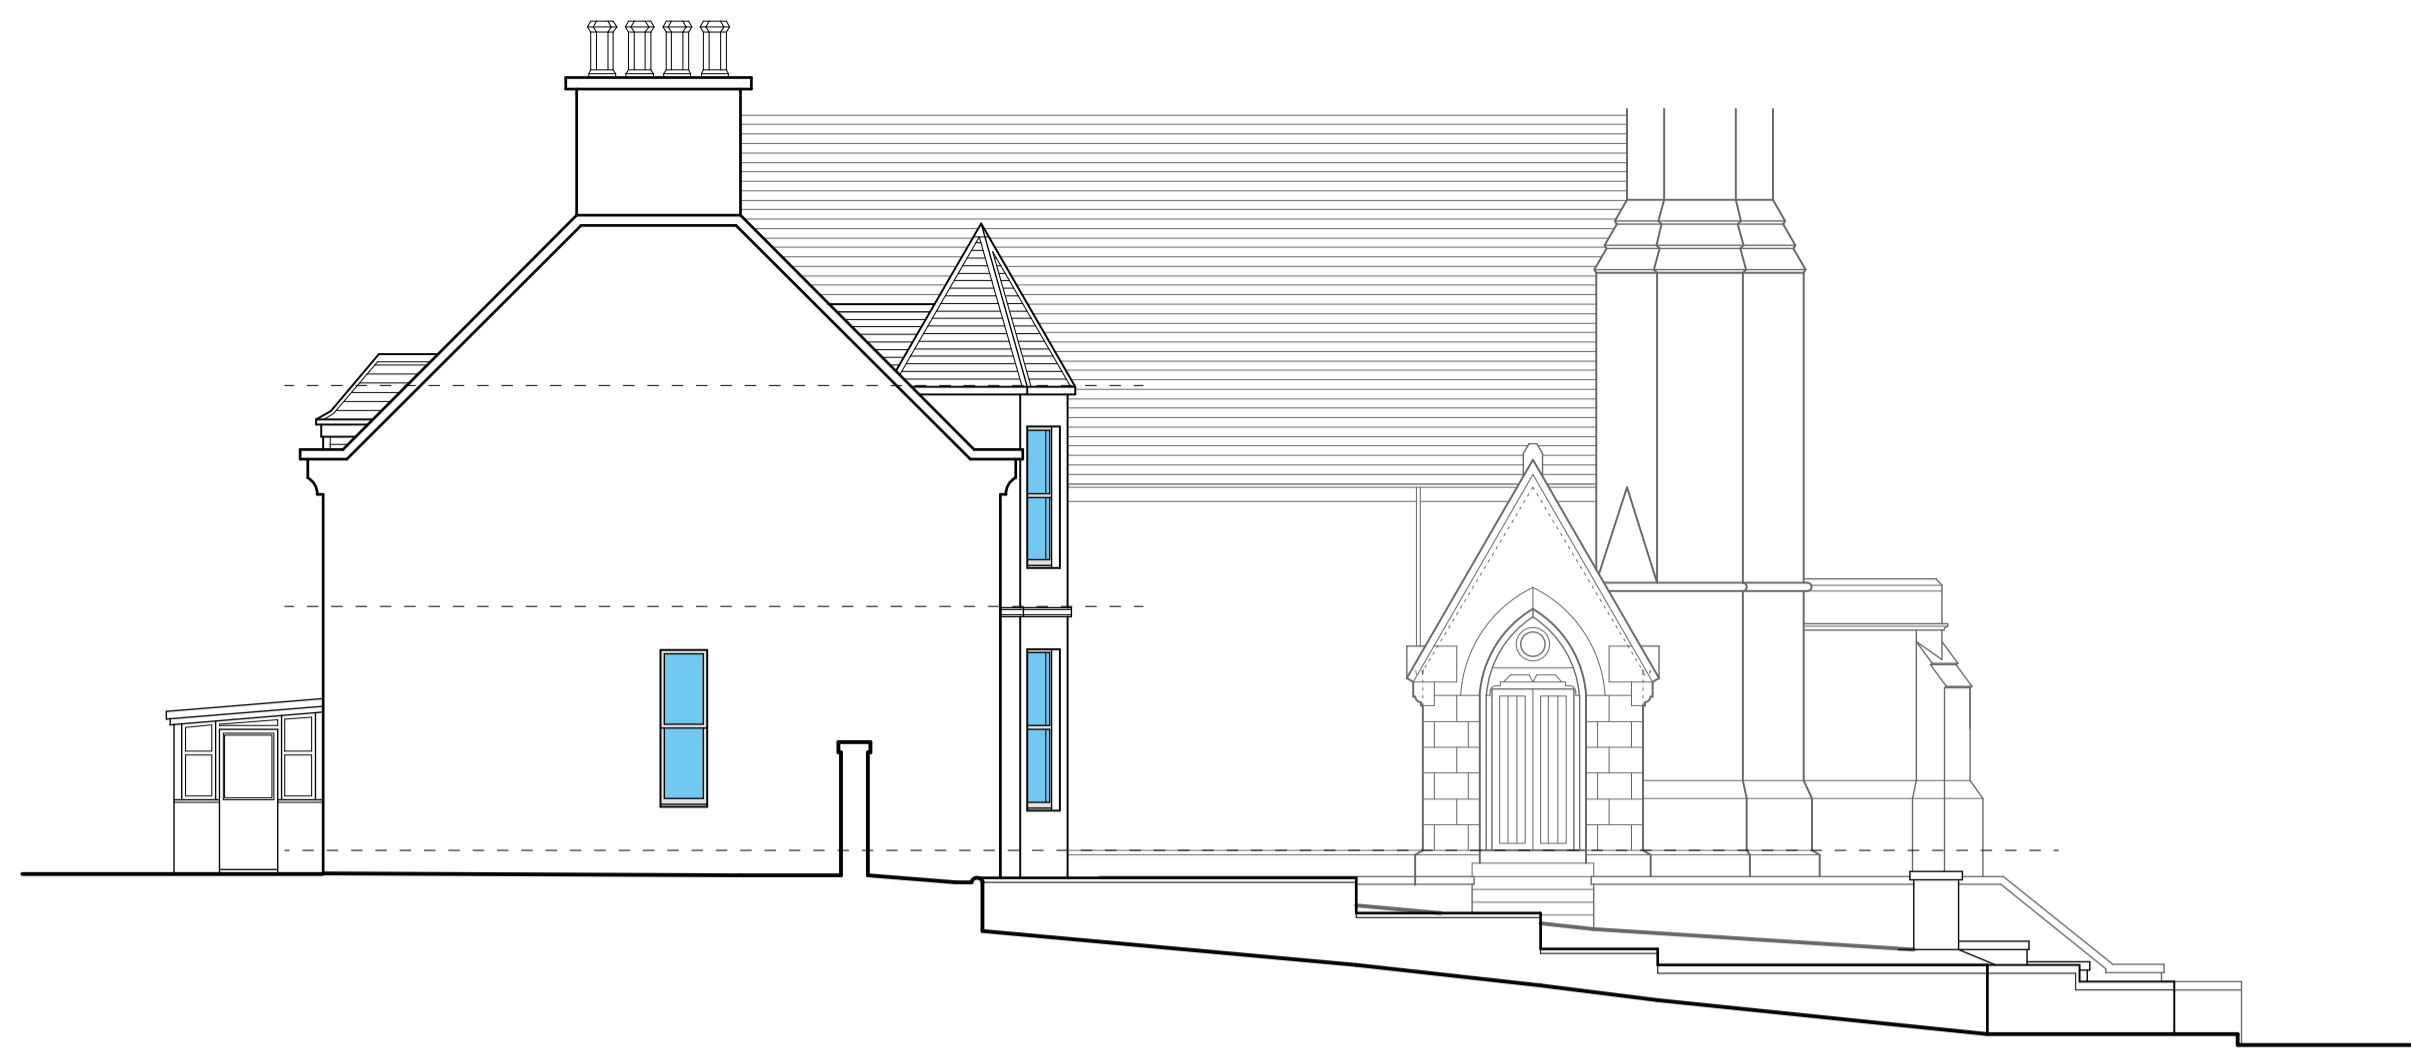

PROPOSED FINISHES

Replacement Windows Timber - Painted White

South Elevation 1:100

East Elevation 1:100

Ground Floor Plan 1:100

Second Floor Plan 1:100

First Floor Plan 1:100

West Elevation 1:100

project
**Our Lady of Mount Carmel
Roman Catholic Church,
Sandyhill Road, BANFF,
Replacement Windows
for
Father Piotr**

content
Plans + Elevations

scales	size	date
1:100	A1	13.03.24
drawn by RG		

ref **23122** **02**