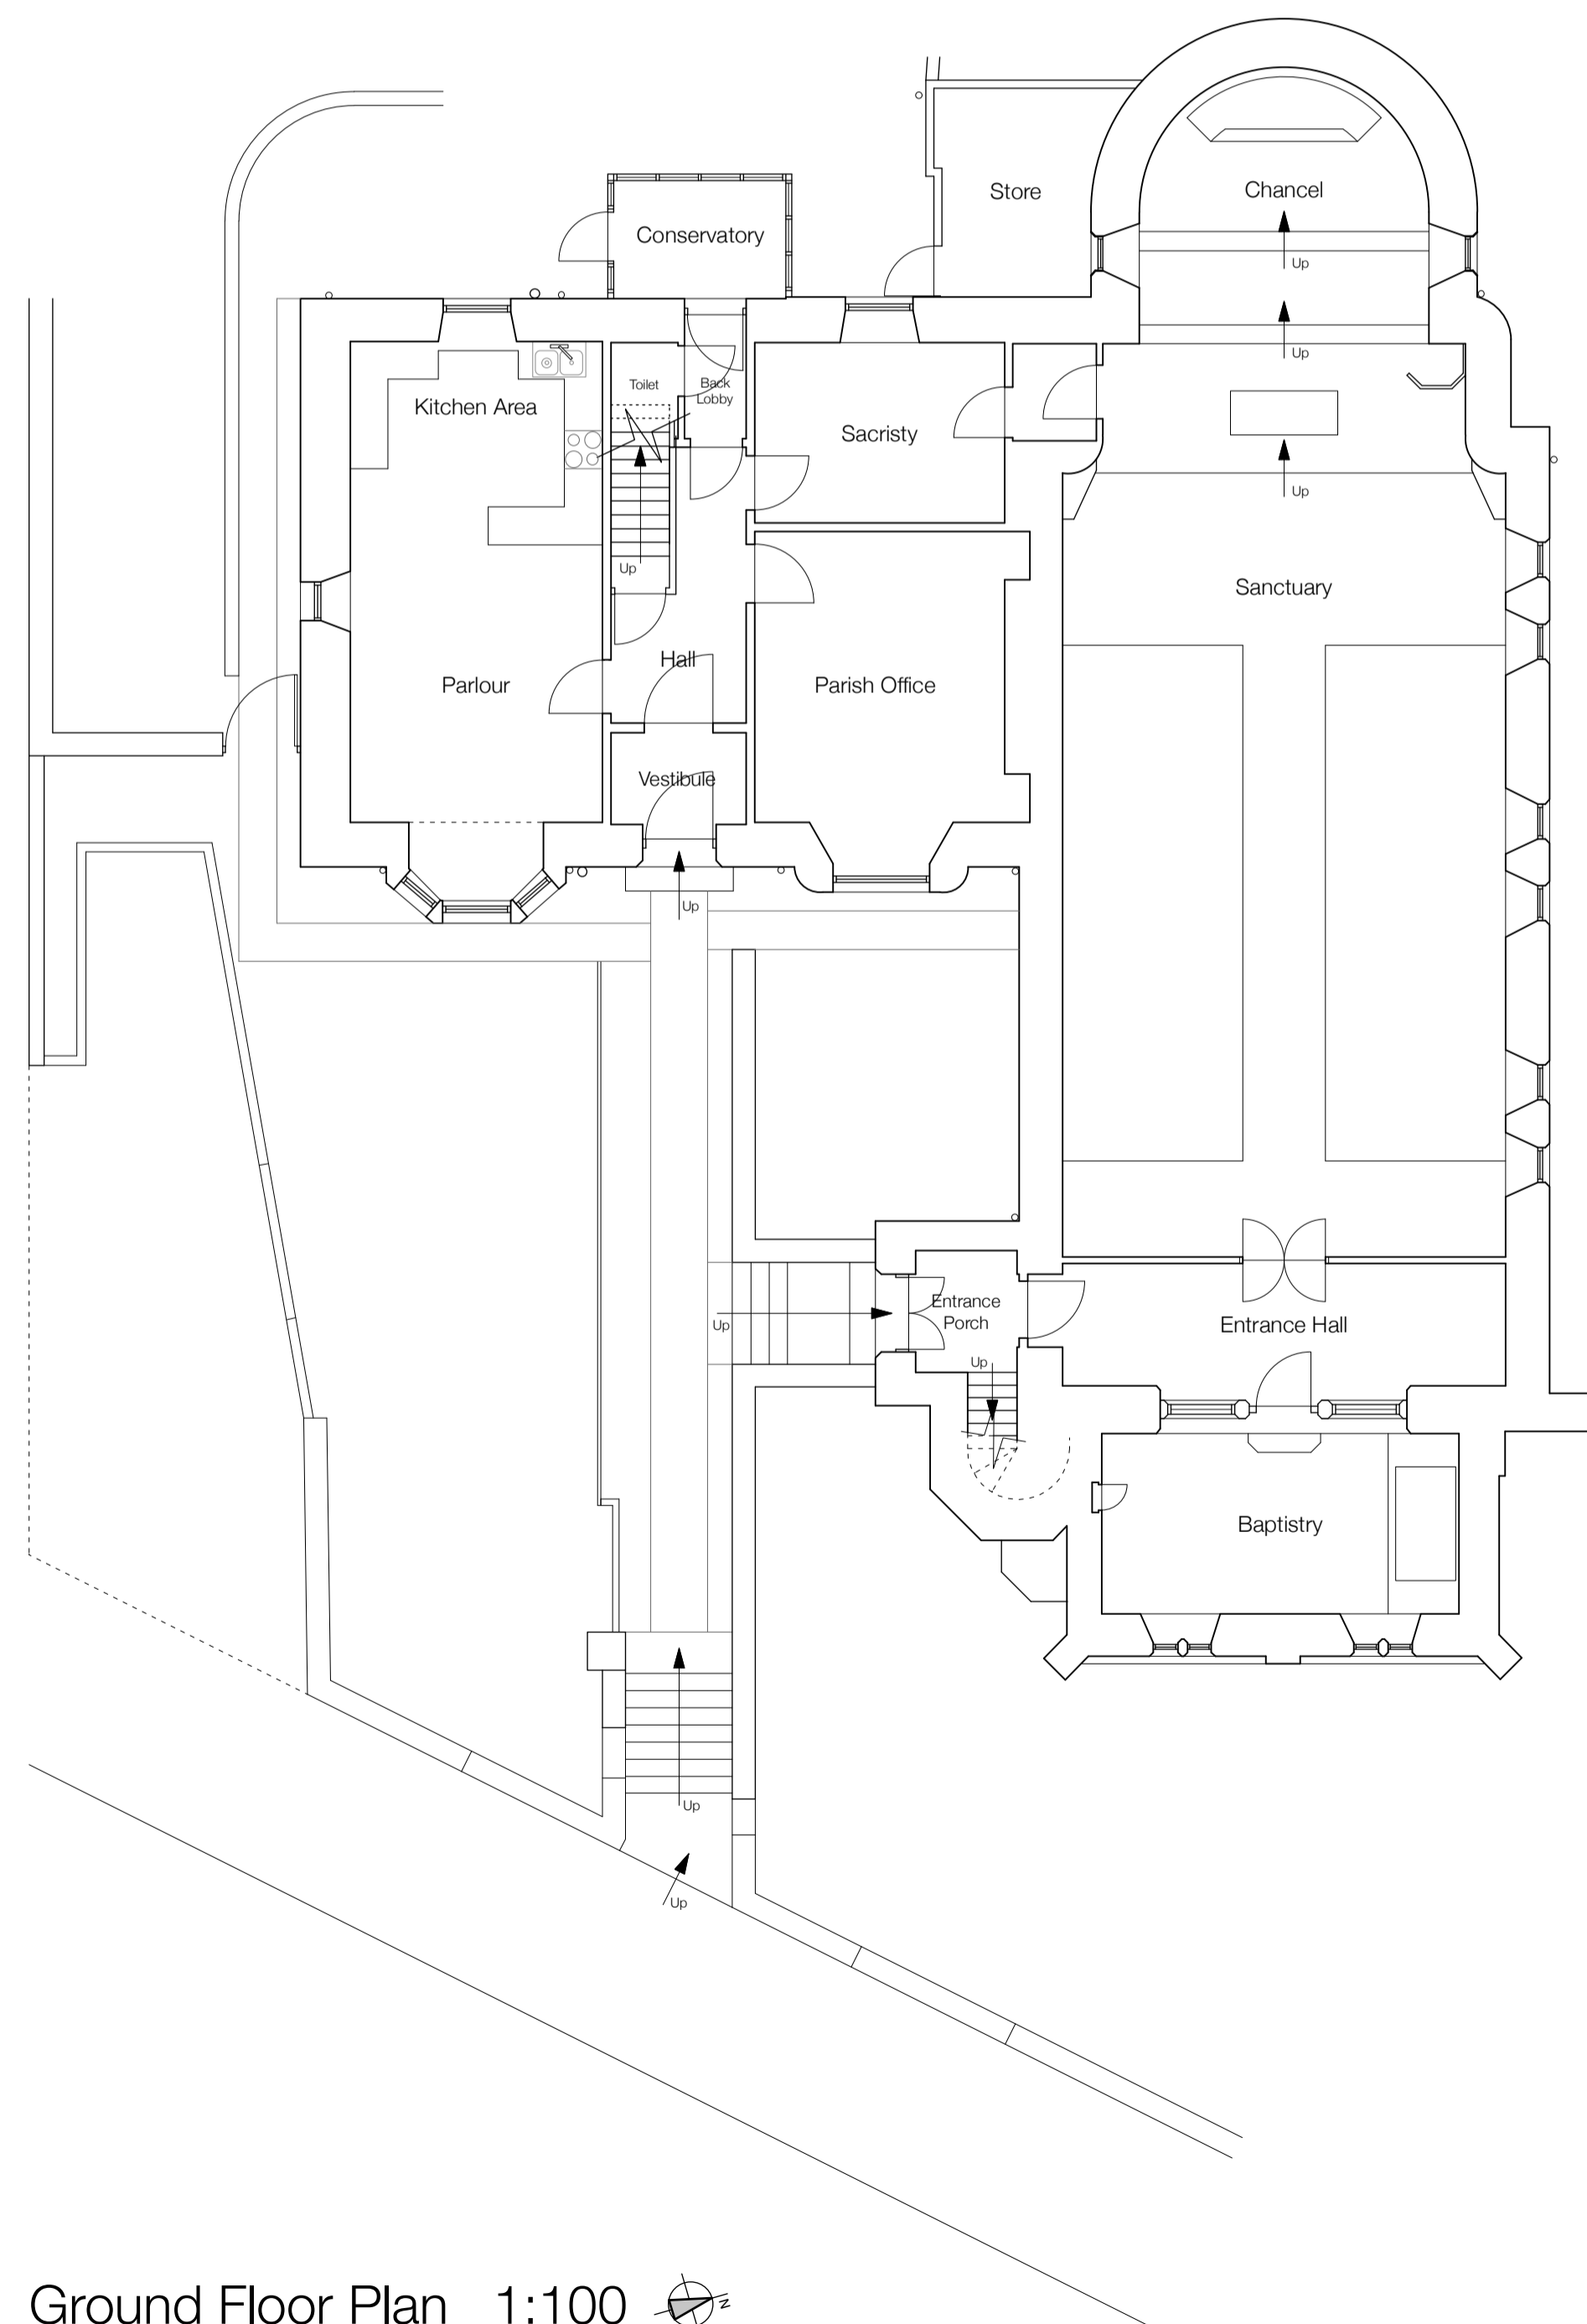

PROPOSED FINISHES

Replacement Windows Timber - Painted White

South Elevation 1:100

East Elevation 1:100

Ground Floor Plan 1:100

Second Floor Plan 1:100

First Floor Plan 1:100

West Elevation 1:100