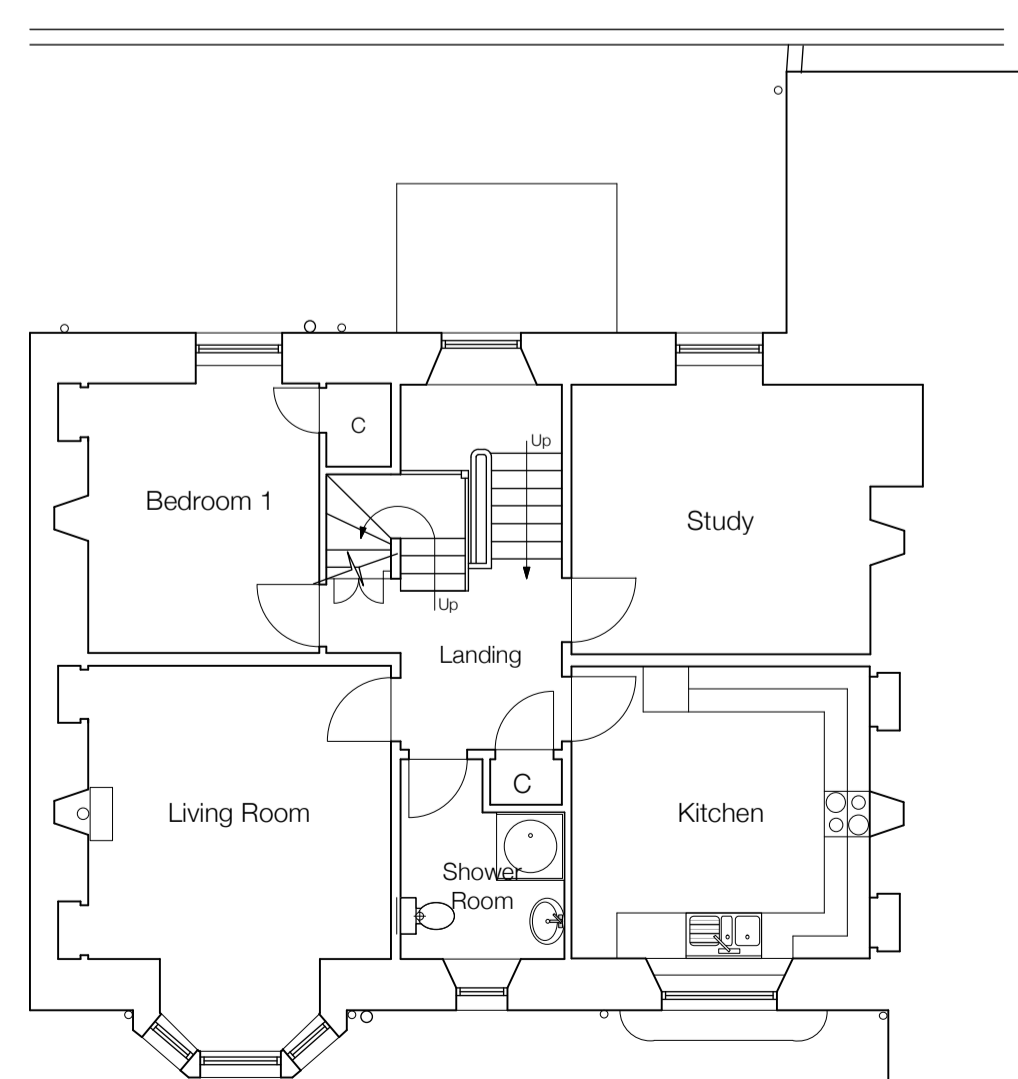

PROPOSED FINISHES

Replacement Windows Timber - Painted White

South Elevation 1:100

East Elevation 1:100

Ground Floor Plan 1:100

Second Floor Plan 1:100

First Floor Plan 1:100

West Elevation 1:100

project
**Our Lady of Mount Carmel
Roman Catholic Church,
Sandyhill Road, BANFF,
Replacement Windows
for
Father Piotr**

content
Plans + Elevations

scales	size	date
1:100	A1	13.03.24
drawn by RG		

ref **23122** **02**