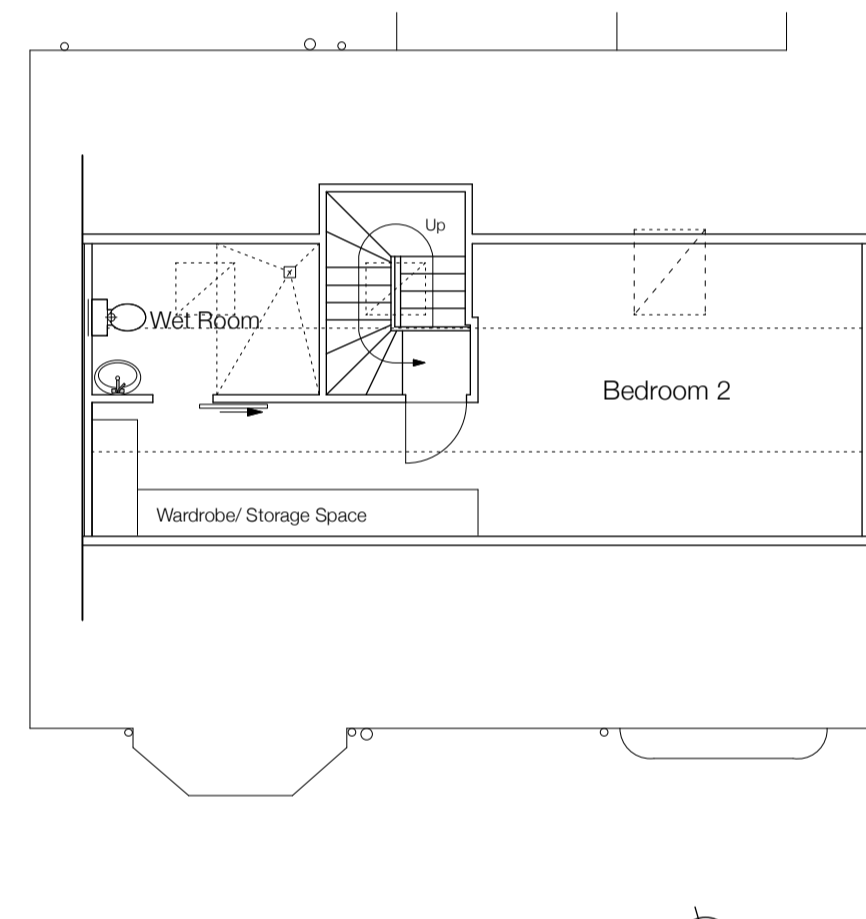

PROPOSED FINISHES

Replacement Windows Timber - Painted White

South Elevation 1:100

East Elevation 1:100

Ground Floor Plan 1:100

Second Floor Plan 1:100

First Floor Plan 1:100

West Elevation 1:100