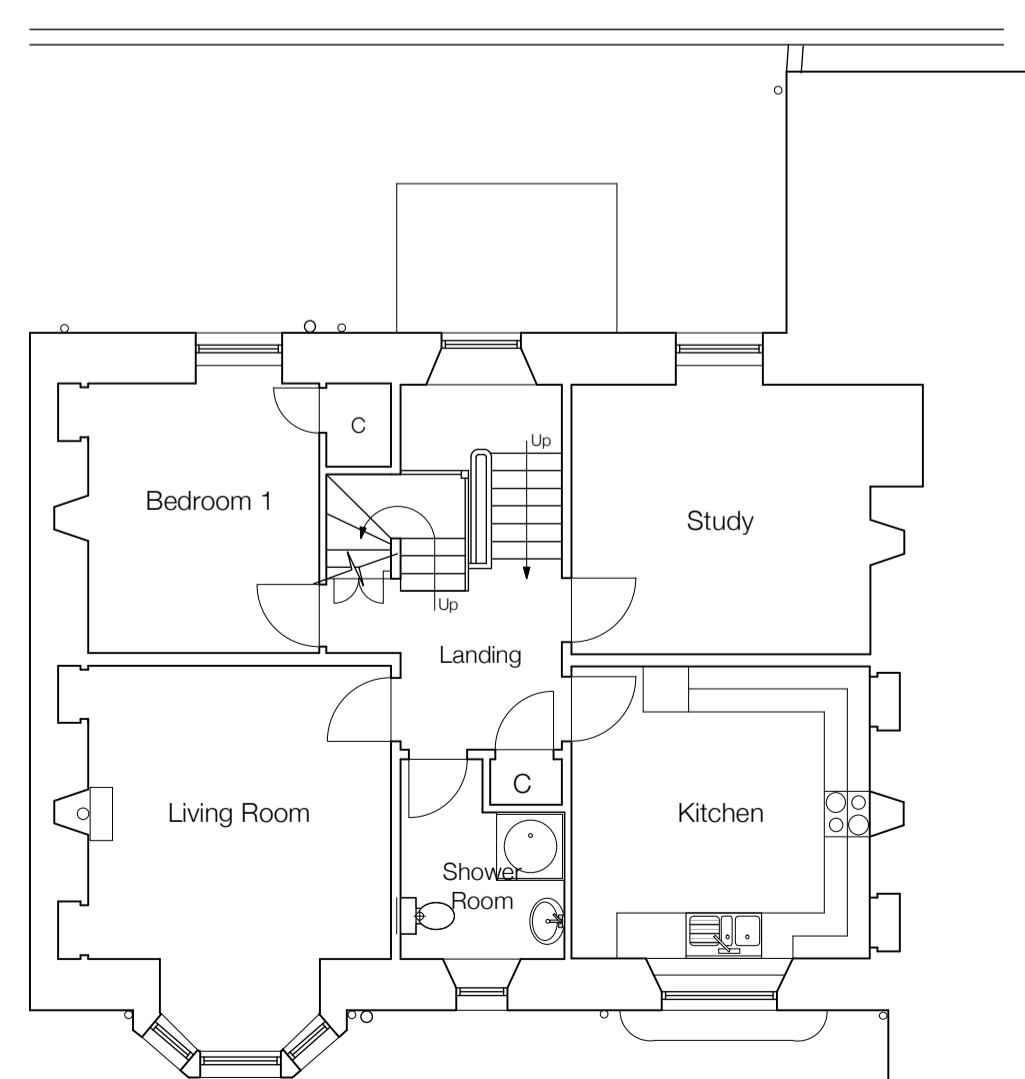

First Floor Plan 1:100