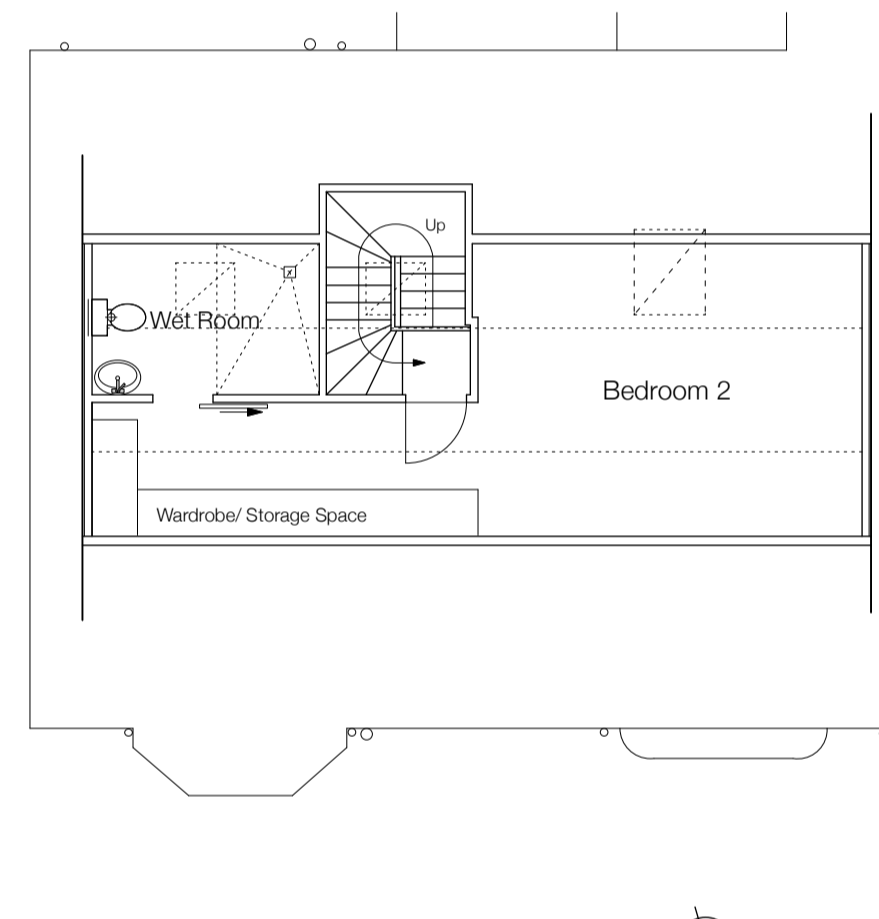

Second Floor Plan 1:100