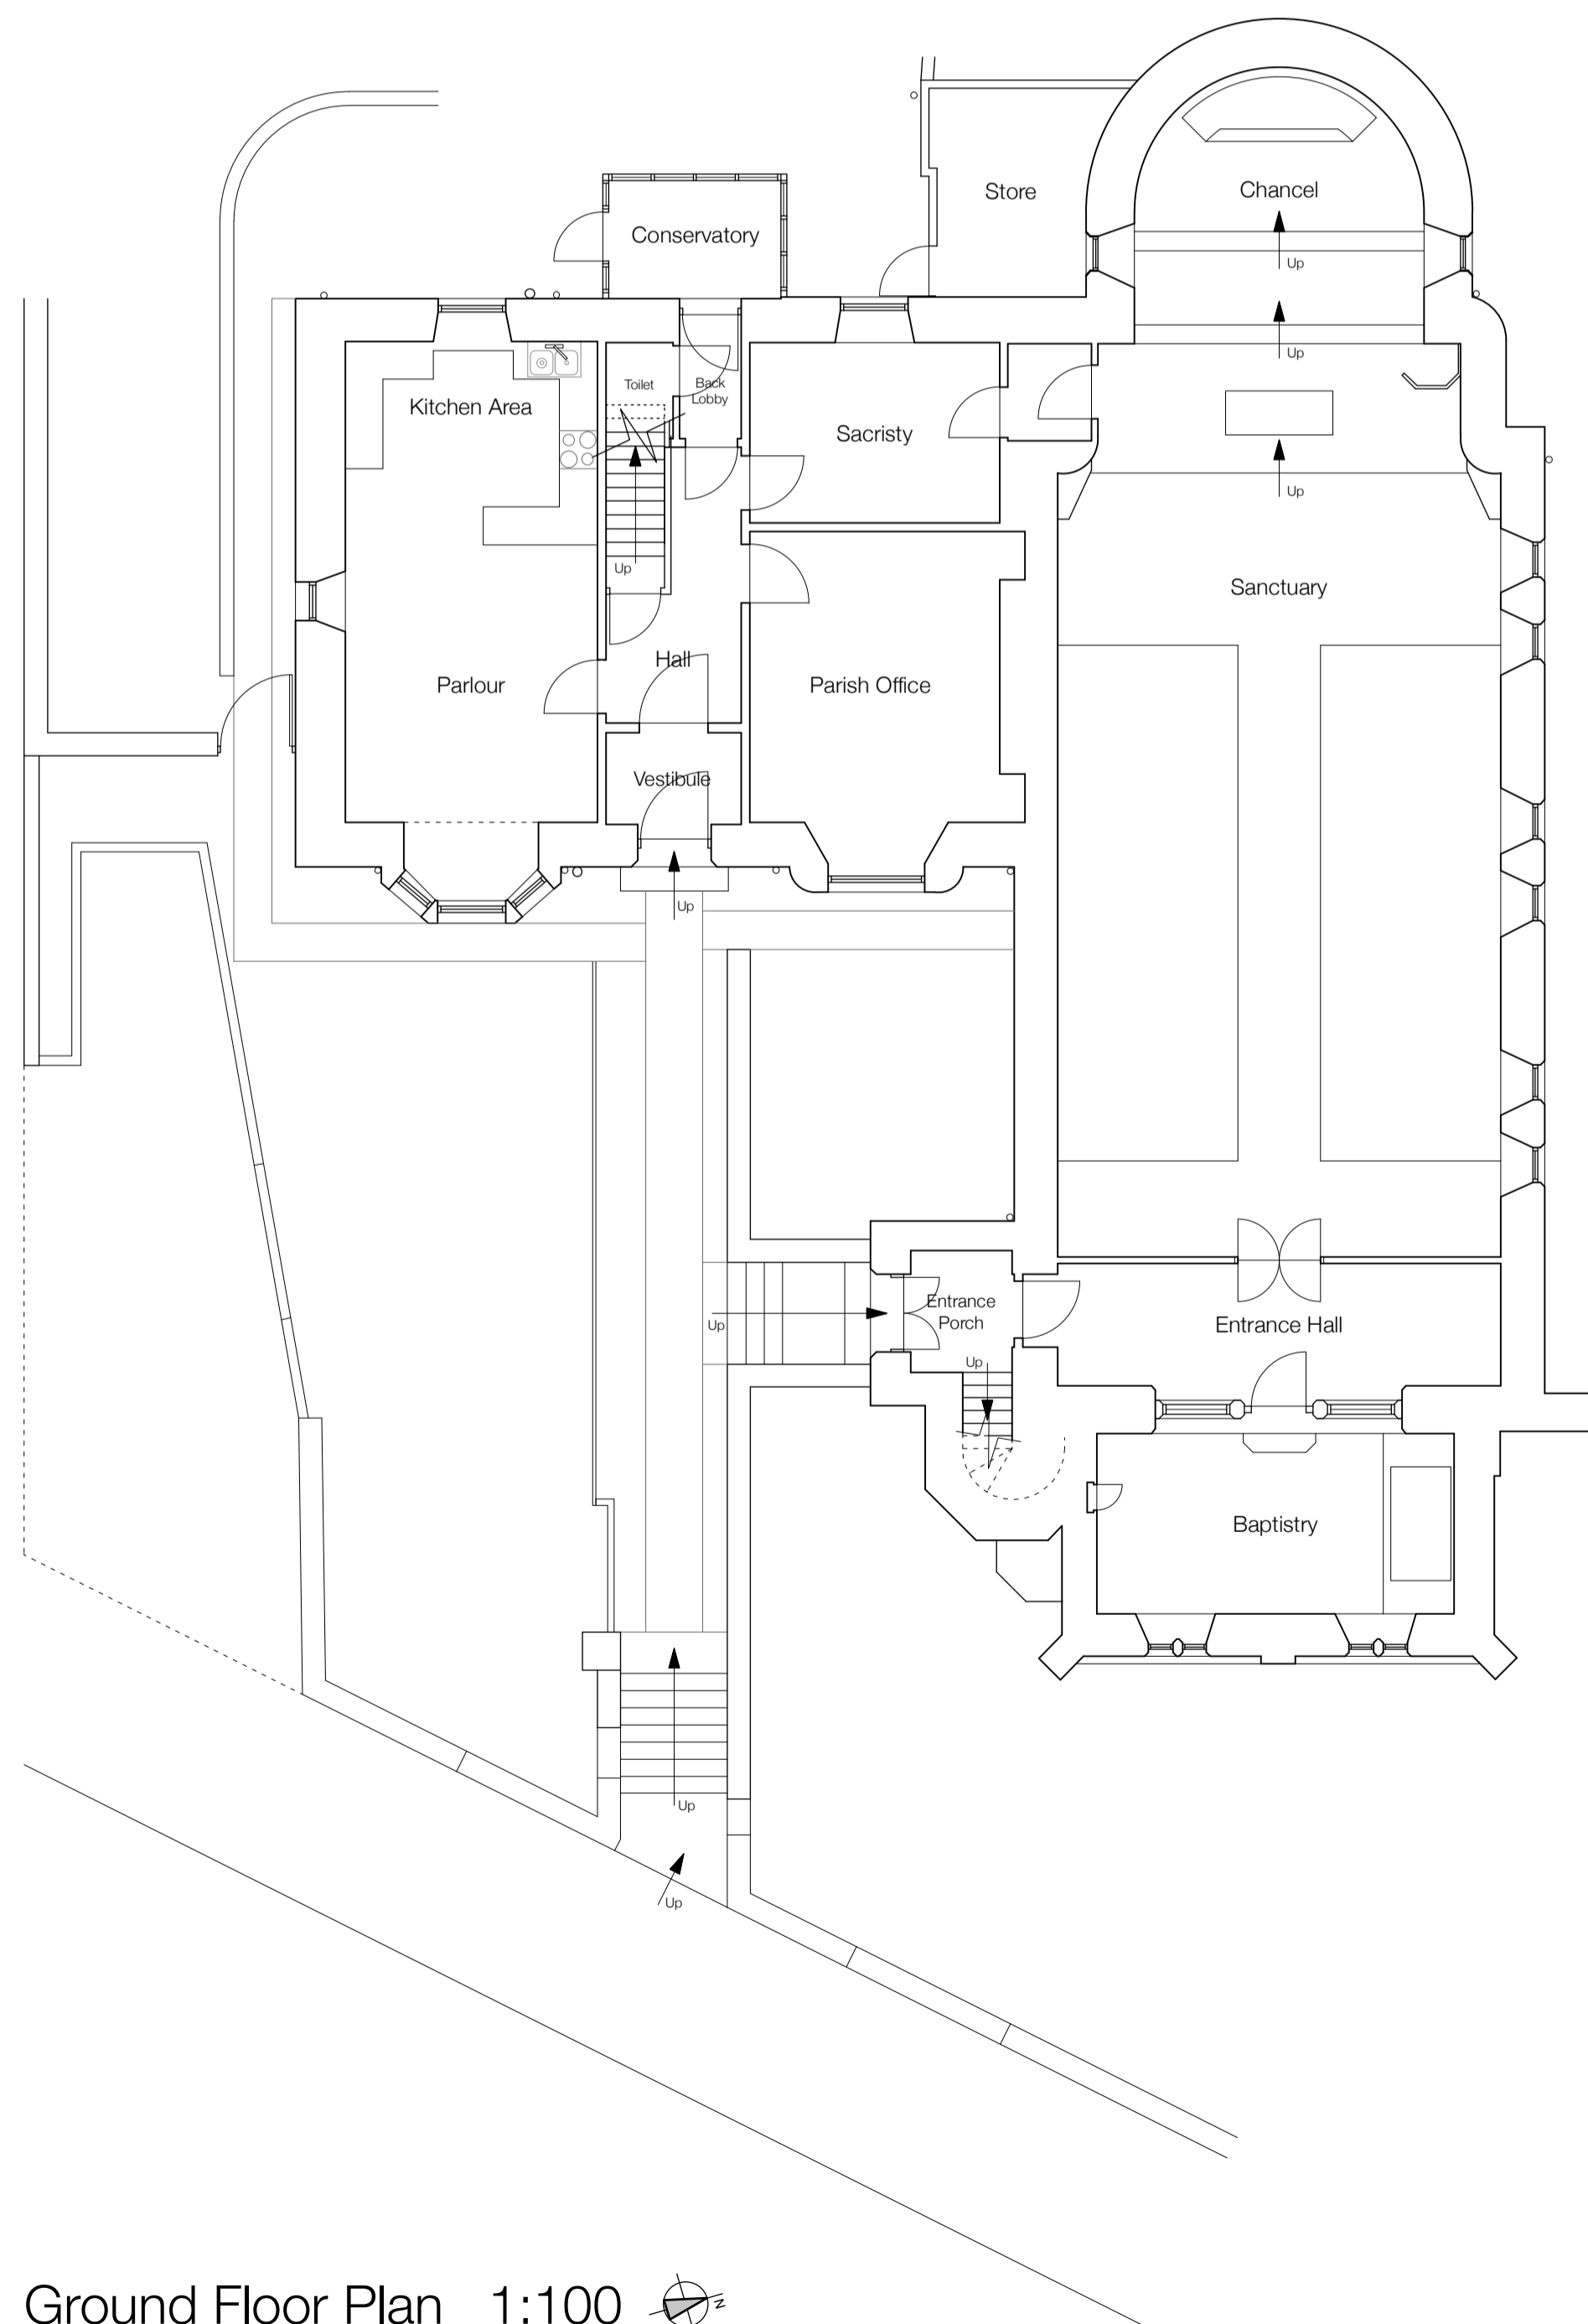

Ground Floor Plan 1:100