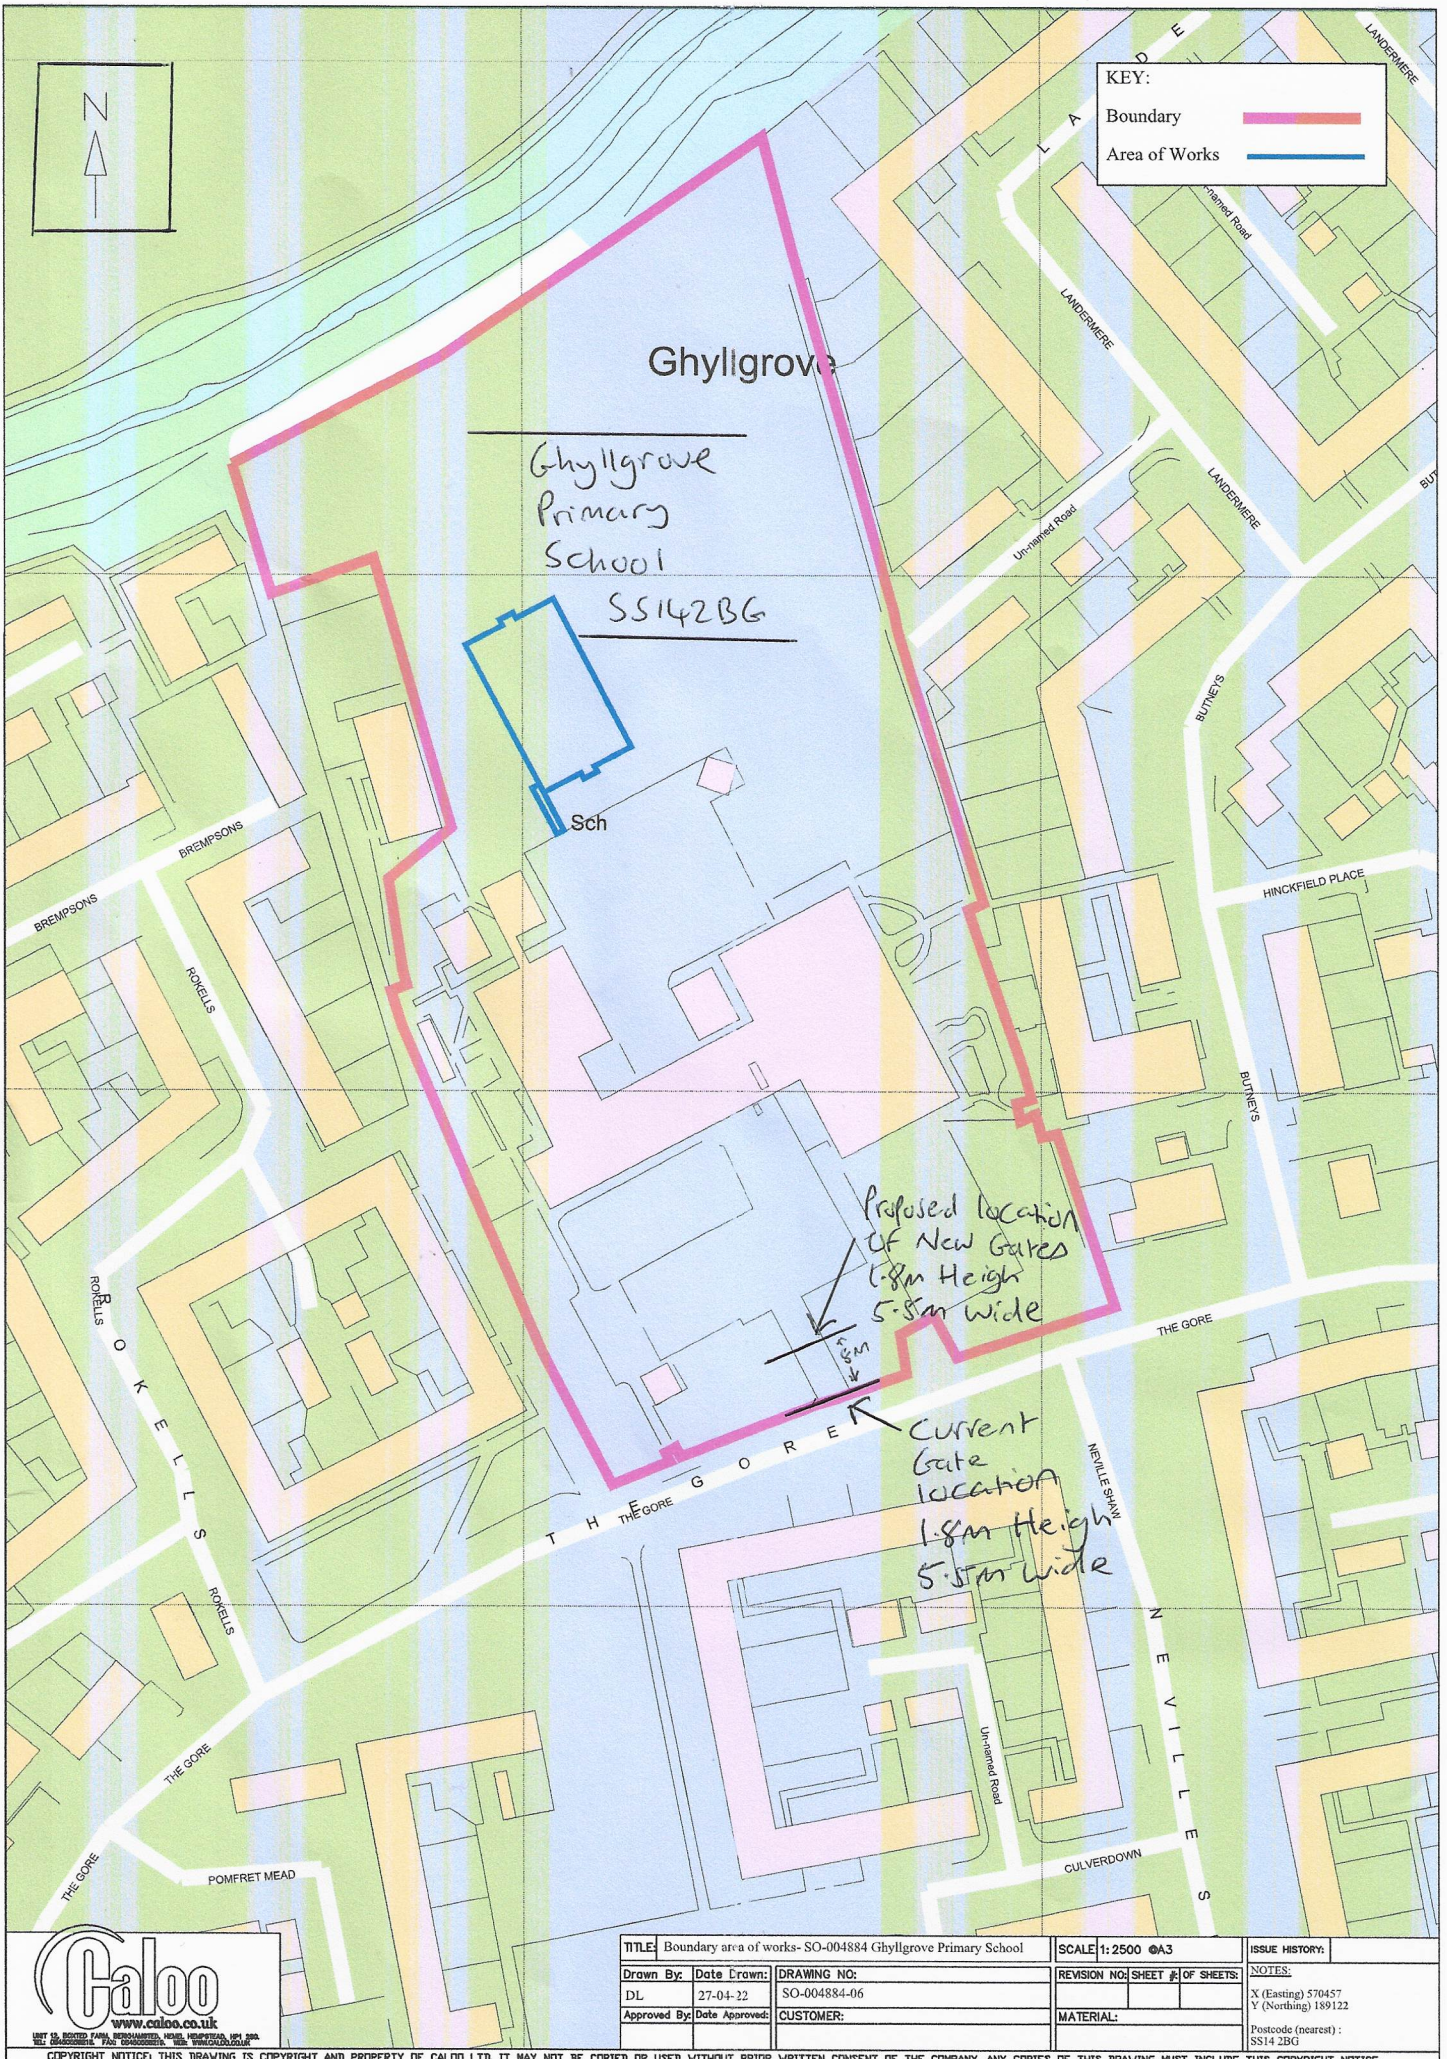

KEY:	
Boundary	
Area of Works	

Ghyllgrove

Ghyllgrove
Primary
School

SS14 2BG

Sch

Proposed location
of New Gates
1.8m Height
5.5m wide

Current
Gate
location
1.8m Height
5.5m wide

TITLE: Boundary area of works- SO-004884 Ghyllgrove Primary School		SCALE: 1:2500 @A3	ISSUE HISTORY:
Drawn By: DL	Date Drawn: 27-04-22	DRAWING NO: SO-004884-06	REVISION NO: SHEET # OF SHEETS:
Approved By:	Date Approved:	CUSTOMER:	MATERIAL:
NOTES:			X (Easting) 570457
			Y (Northing) 189122
			Postcode (nearest): SS14 2BG