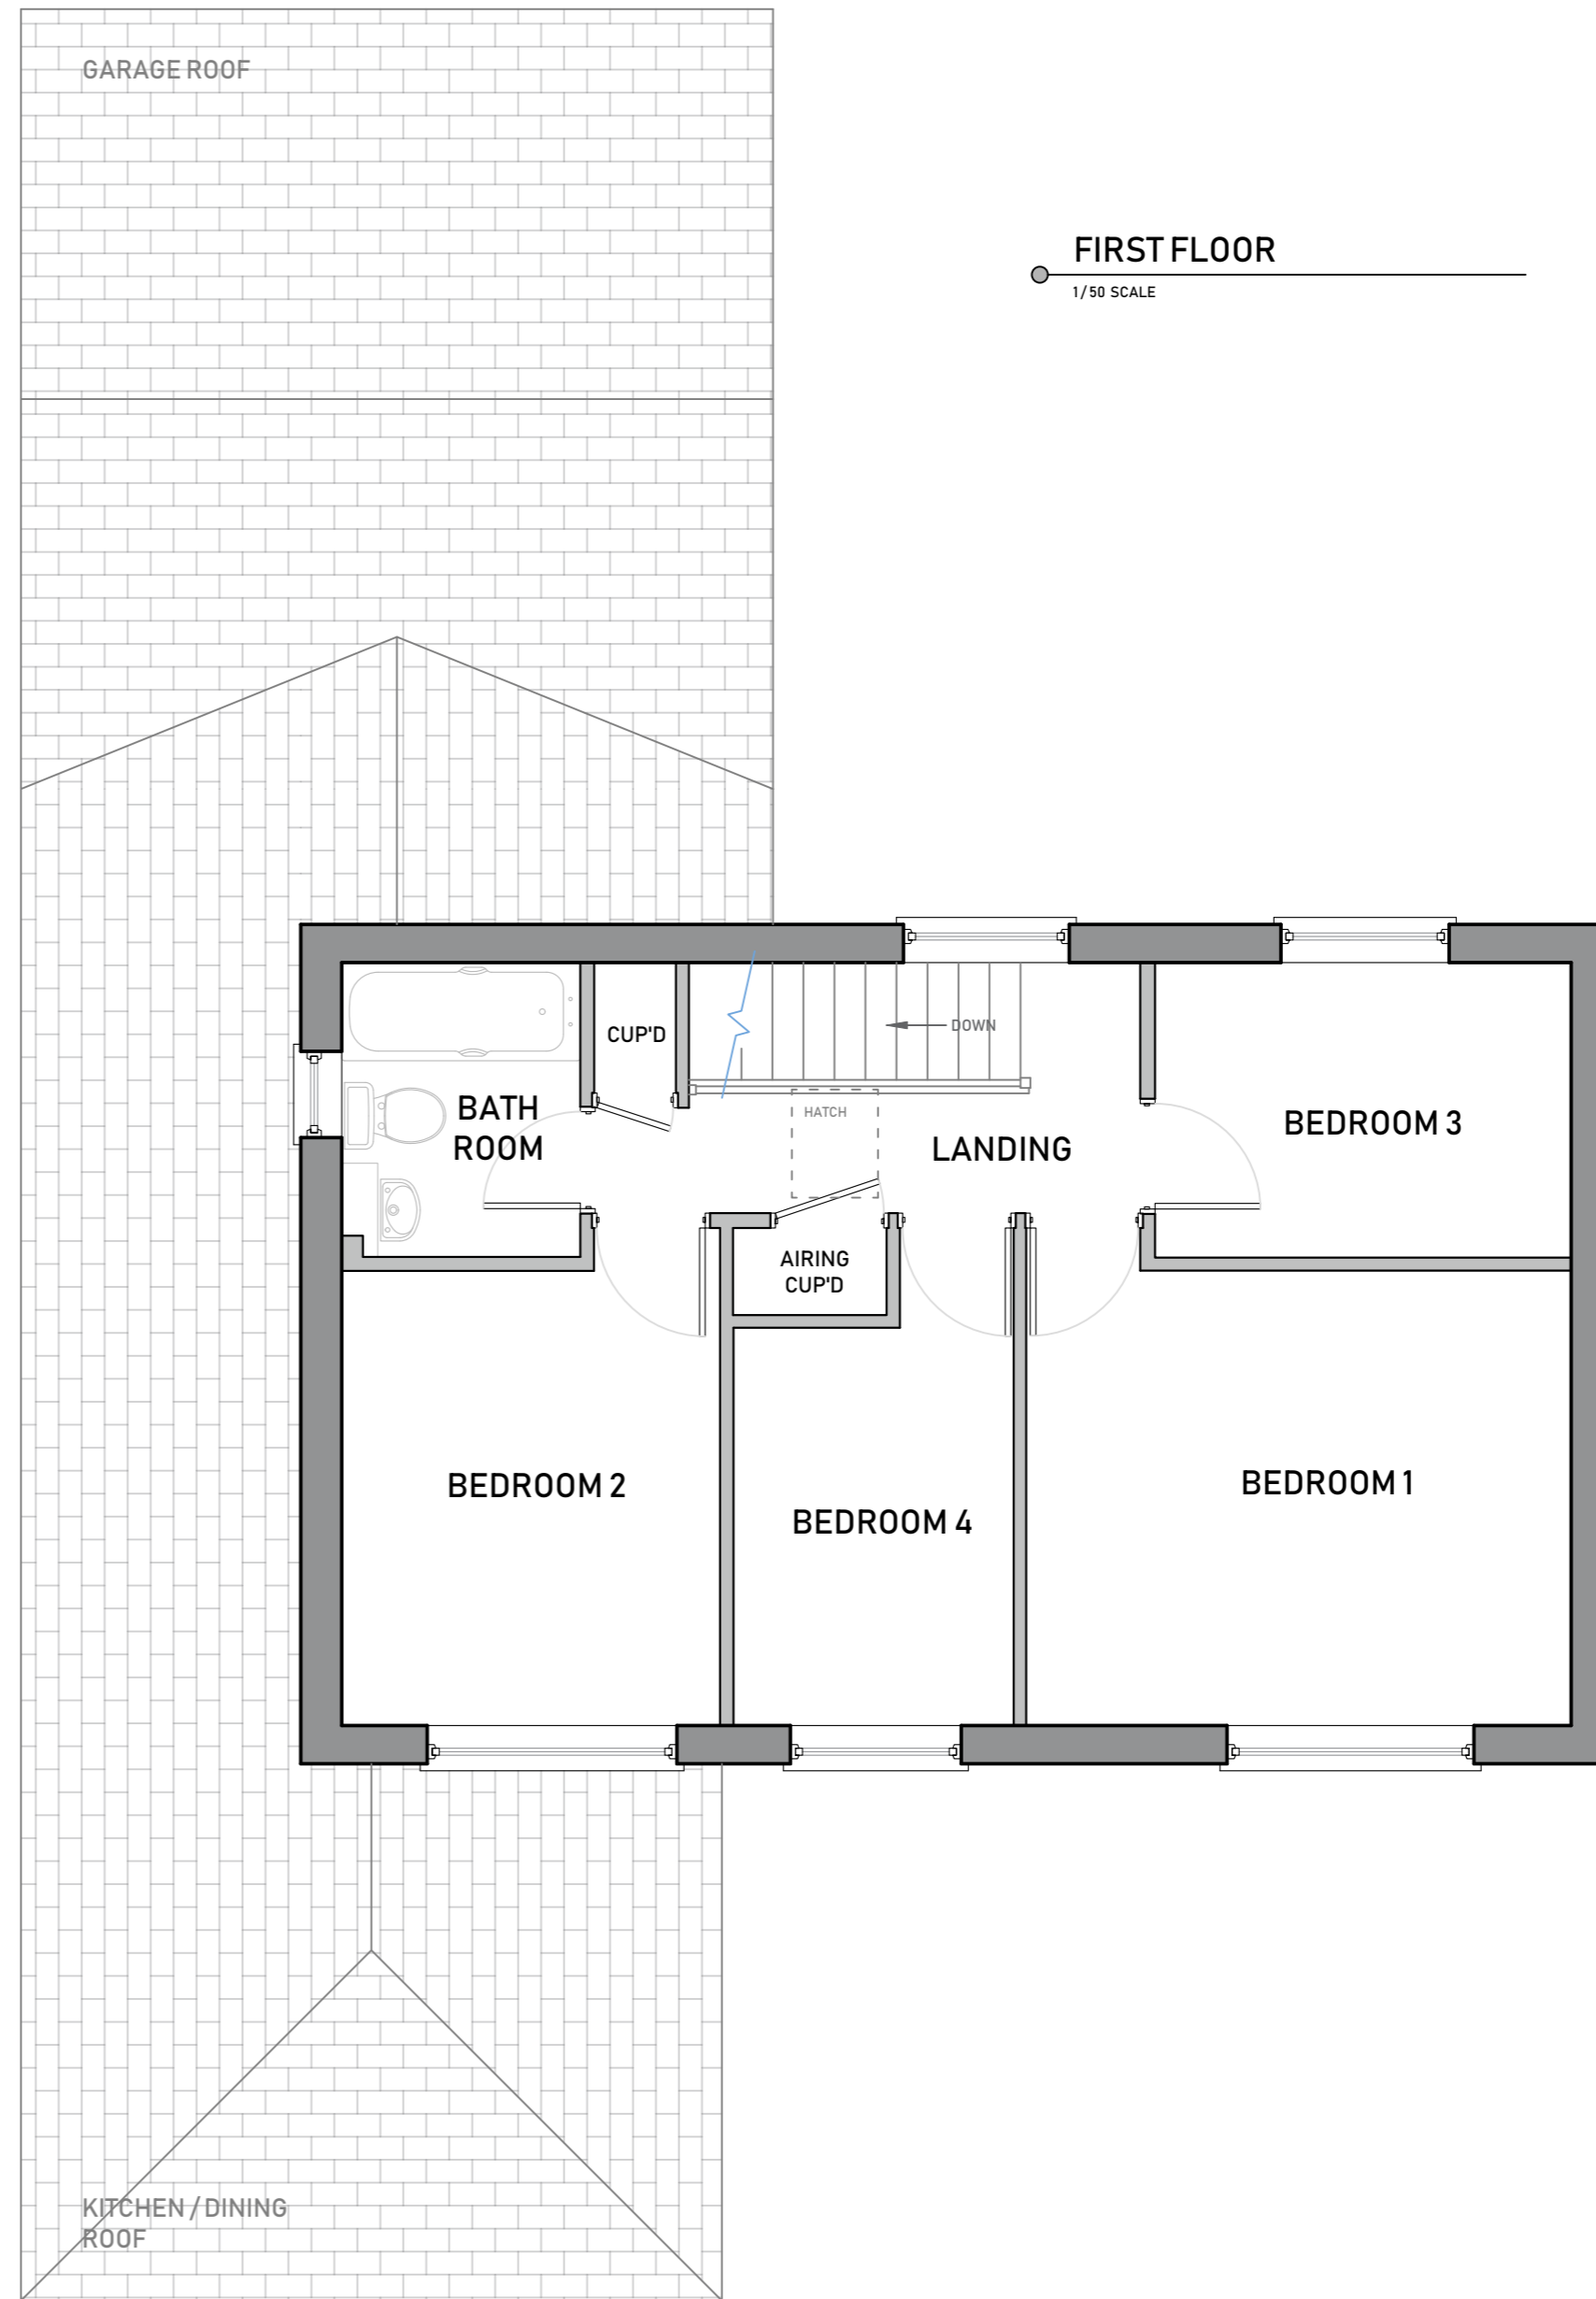

0m 1m 2m 3m 4m

Scale 1:50

ARCHITECTURE & DESIGN LTD.  
apk-design.co.uk

**MR & MRS WILSHER**  
36 SCHOOL CLOSE  
GAMLINGAY  
BEDFORDSHIRE  
SG19 3JY

REVISIONS  
- INITIAL ISSUE, 25.09.23

TITLE  
**EXISTING FLOOR PLANS**

DRAWING

1111.

**01**

SCALE  
PAPER SIZE

AS INDICATED  
A2