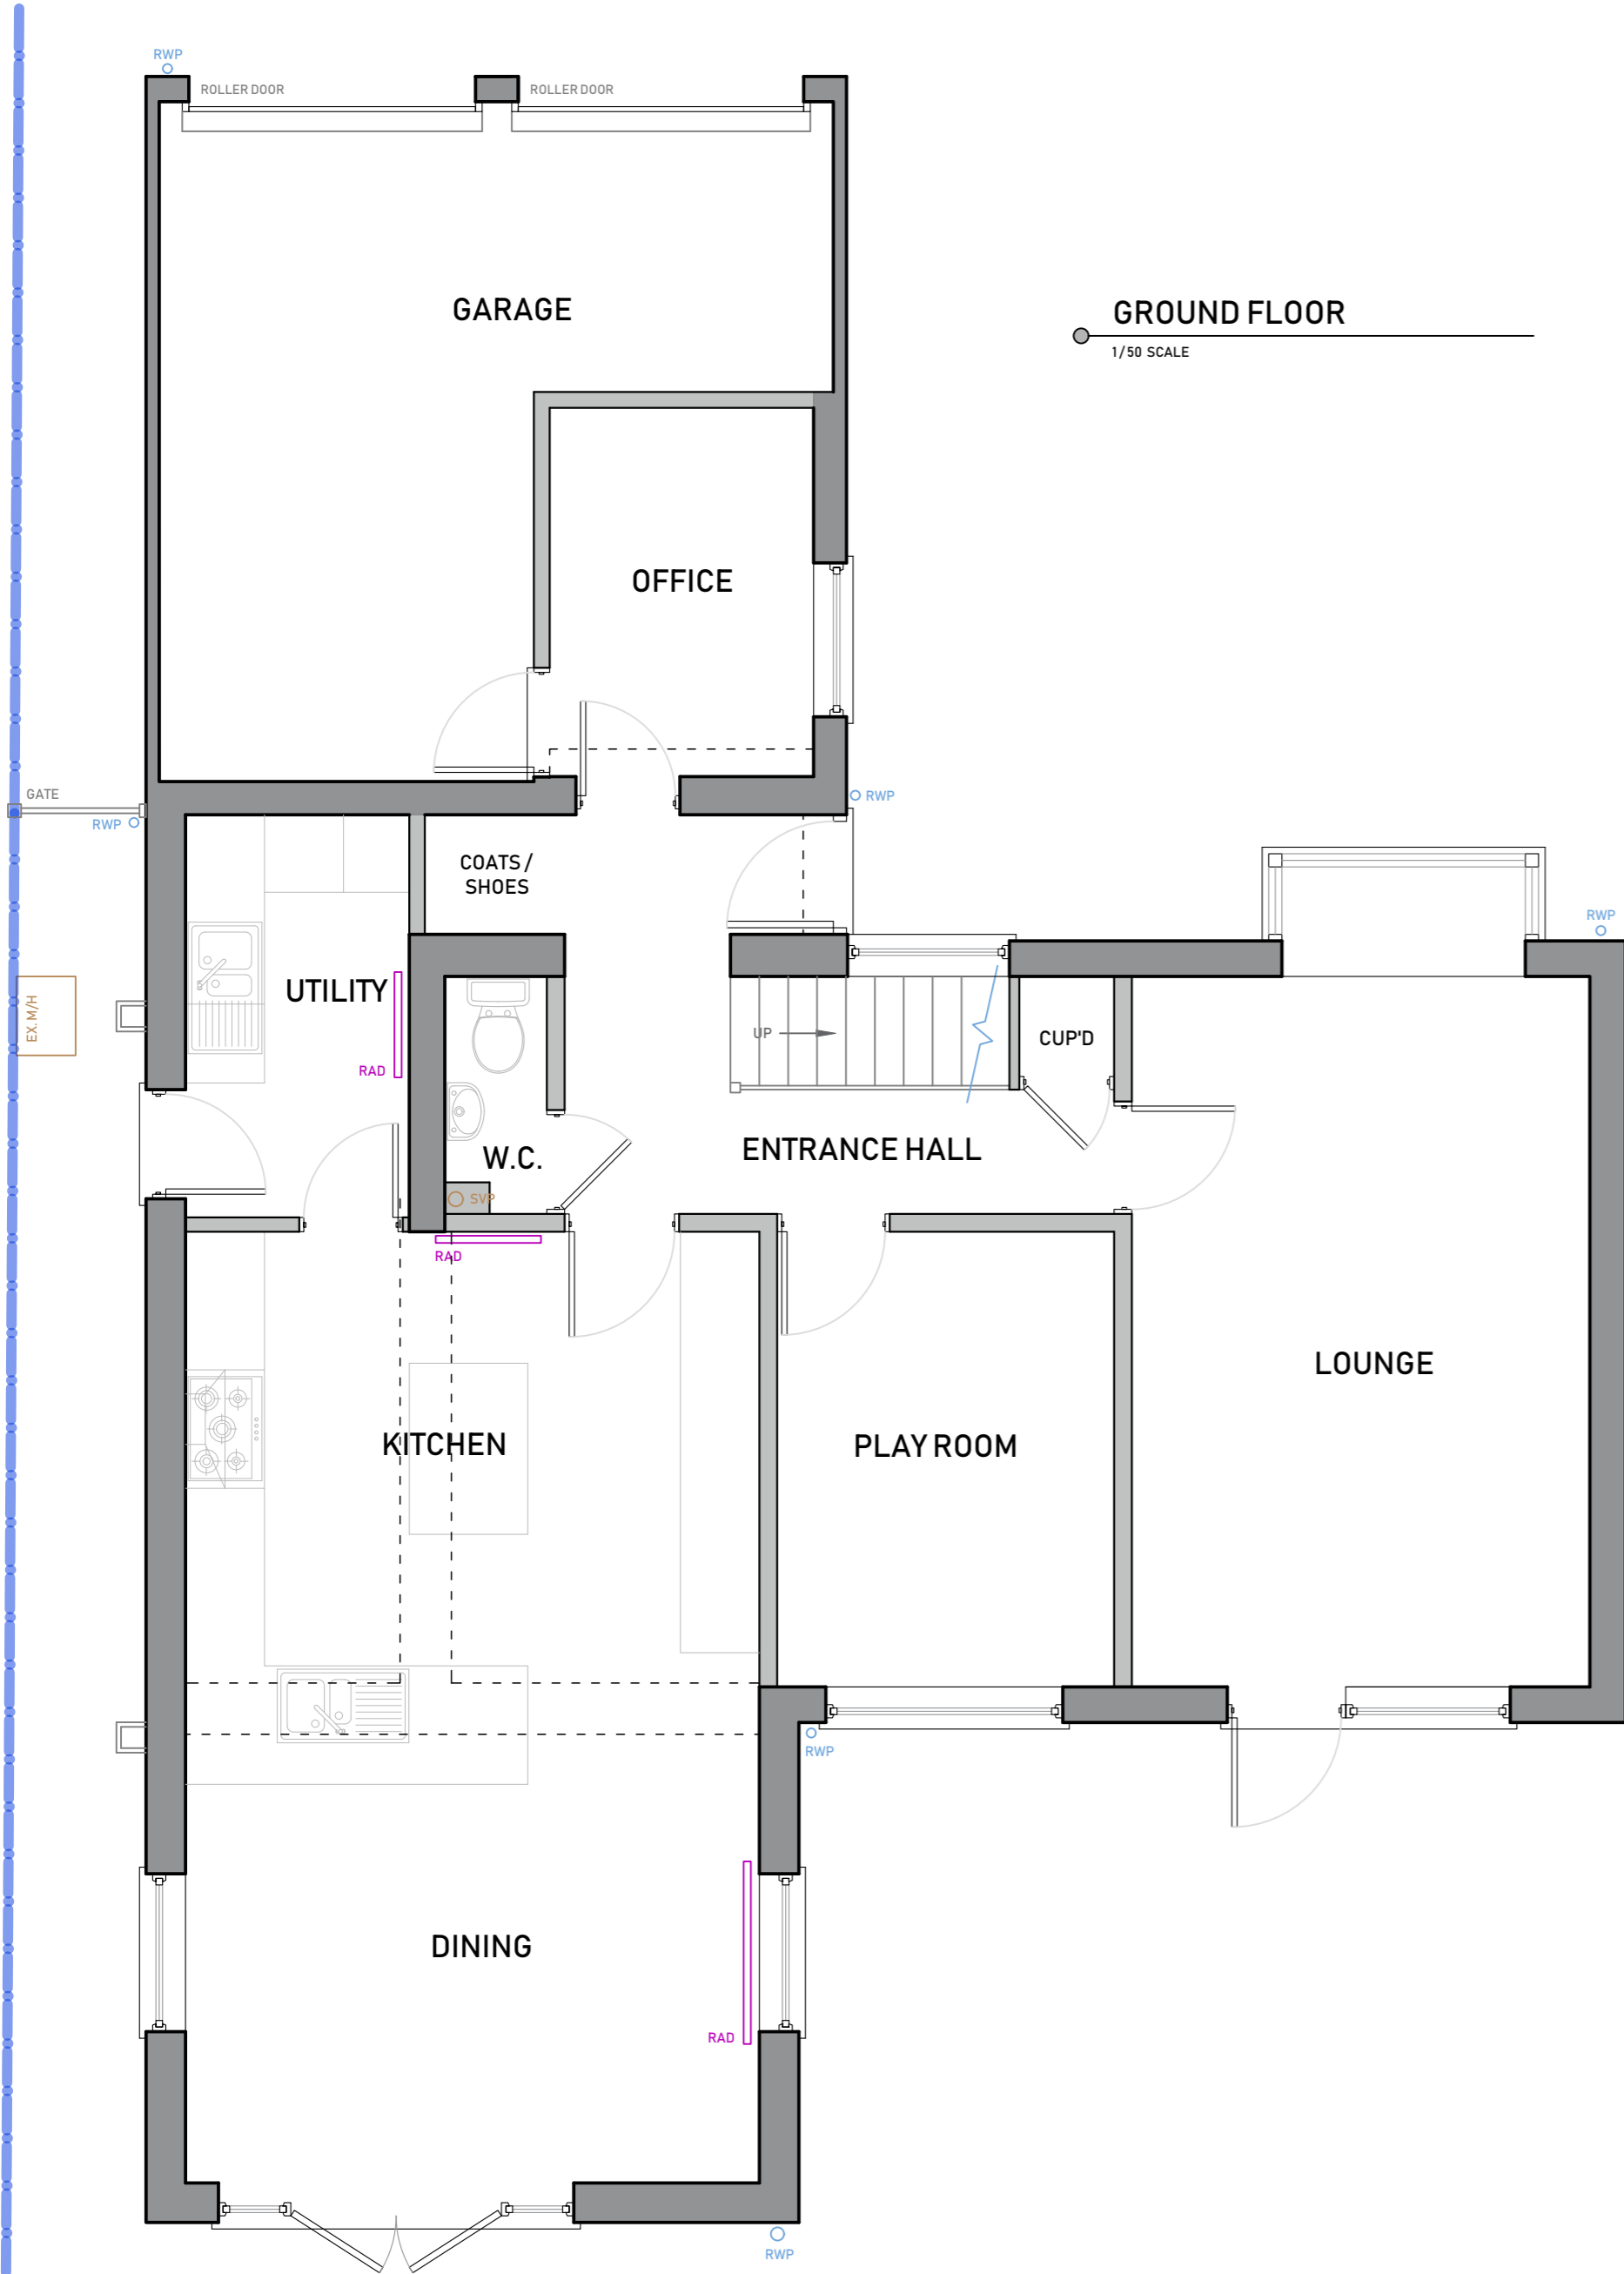

0m 1m 2m 3m 4m

Scale 1:50

ARCHITECTURE & DESIGN LTD.  
apk-design.co.uk

**MR & MRS WILSHER**  
36 SCHOOL CLOSE  
GAMLINGAY  
BEDFORDSHIRE  
SG19 3JY

REVISIONS  
- INITIAL ISSUE, 25.09.23

TITLE  
**EXISTING FLOOR PLANS**

DRAWING

1111.

**01**

SCALE  
PAPER SIZE

AS INDICATED  
A2