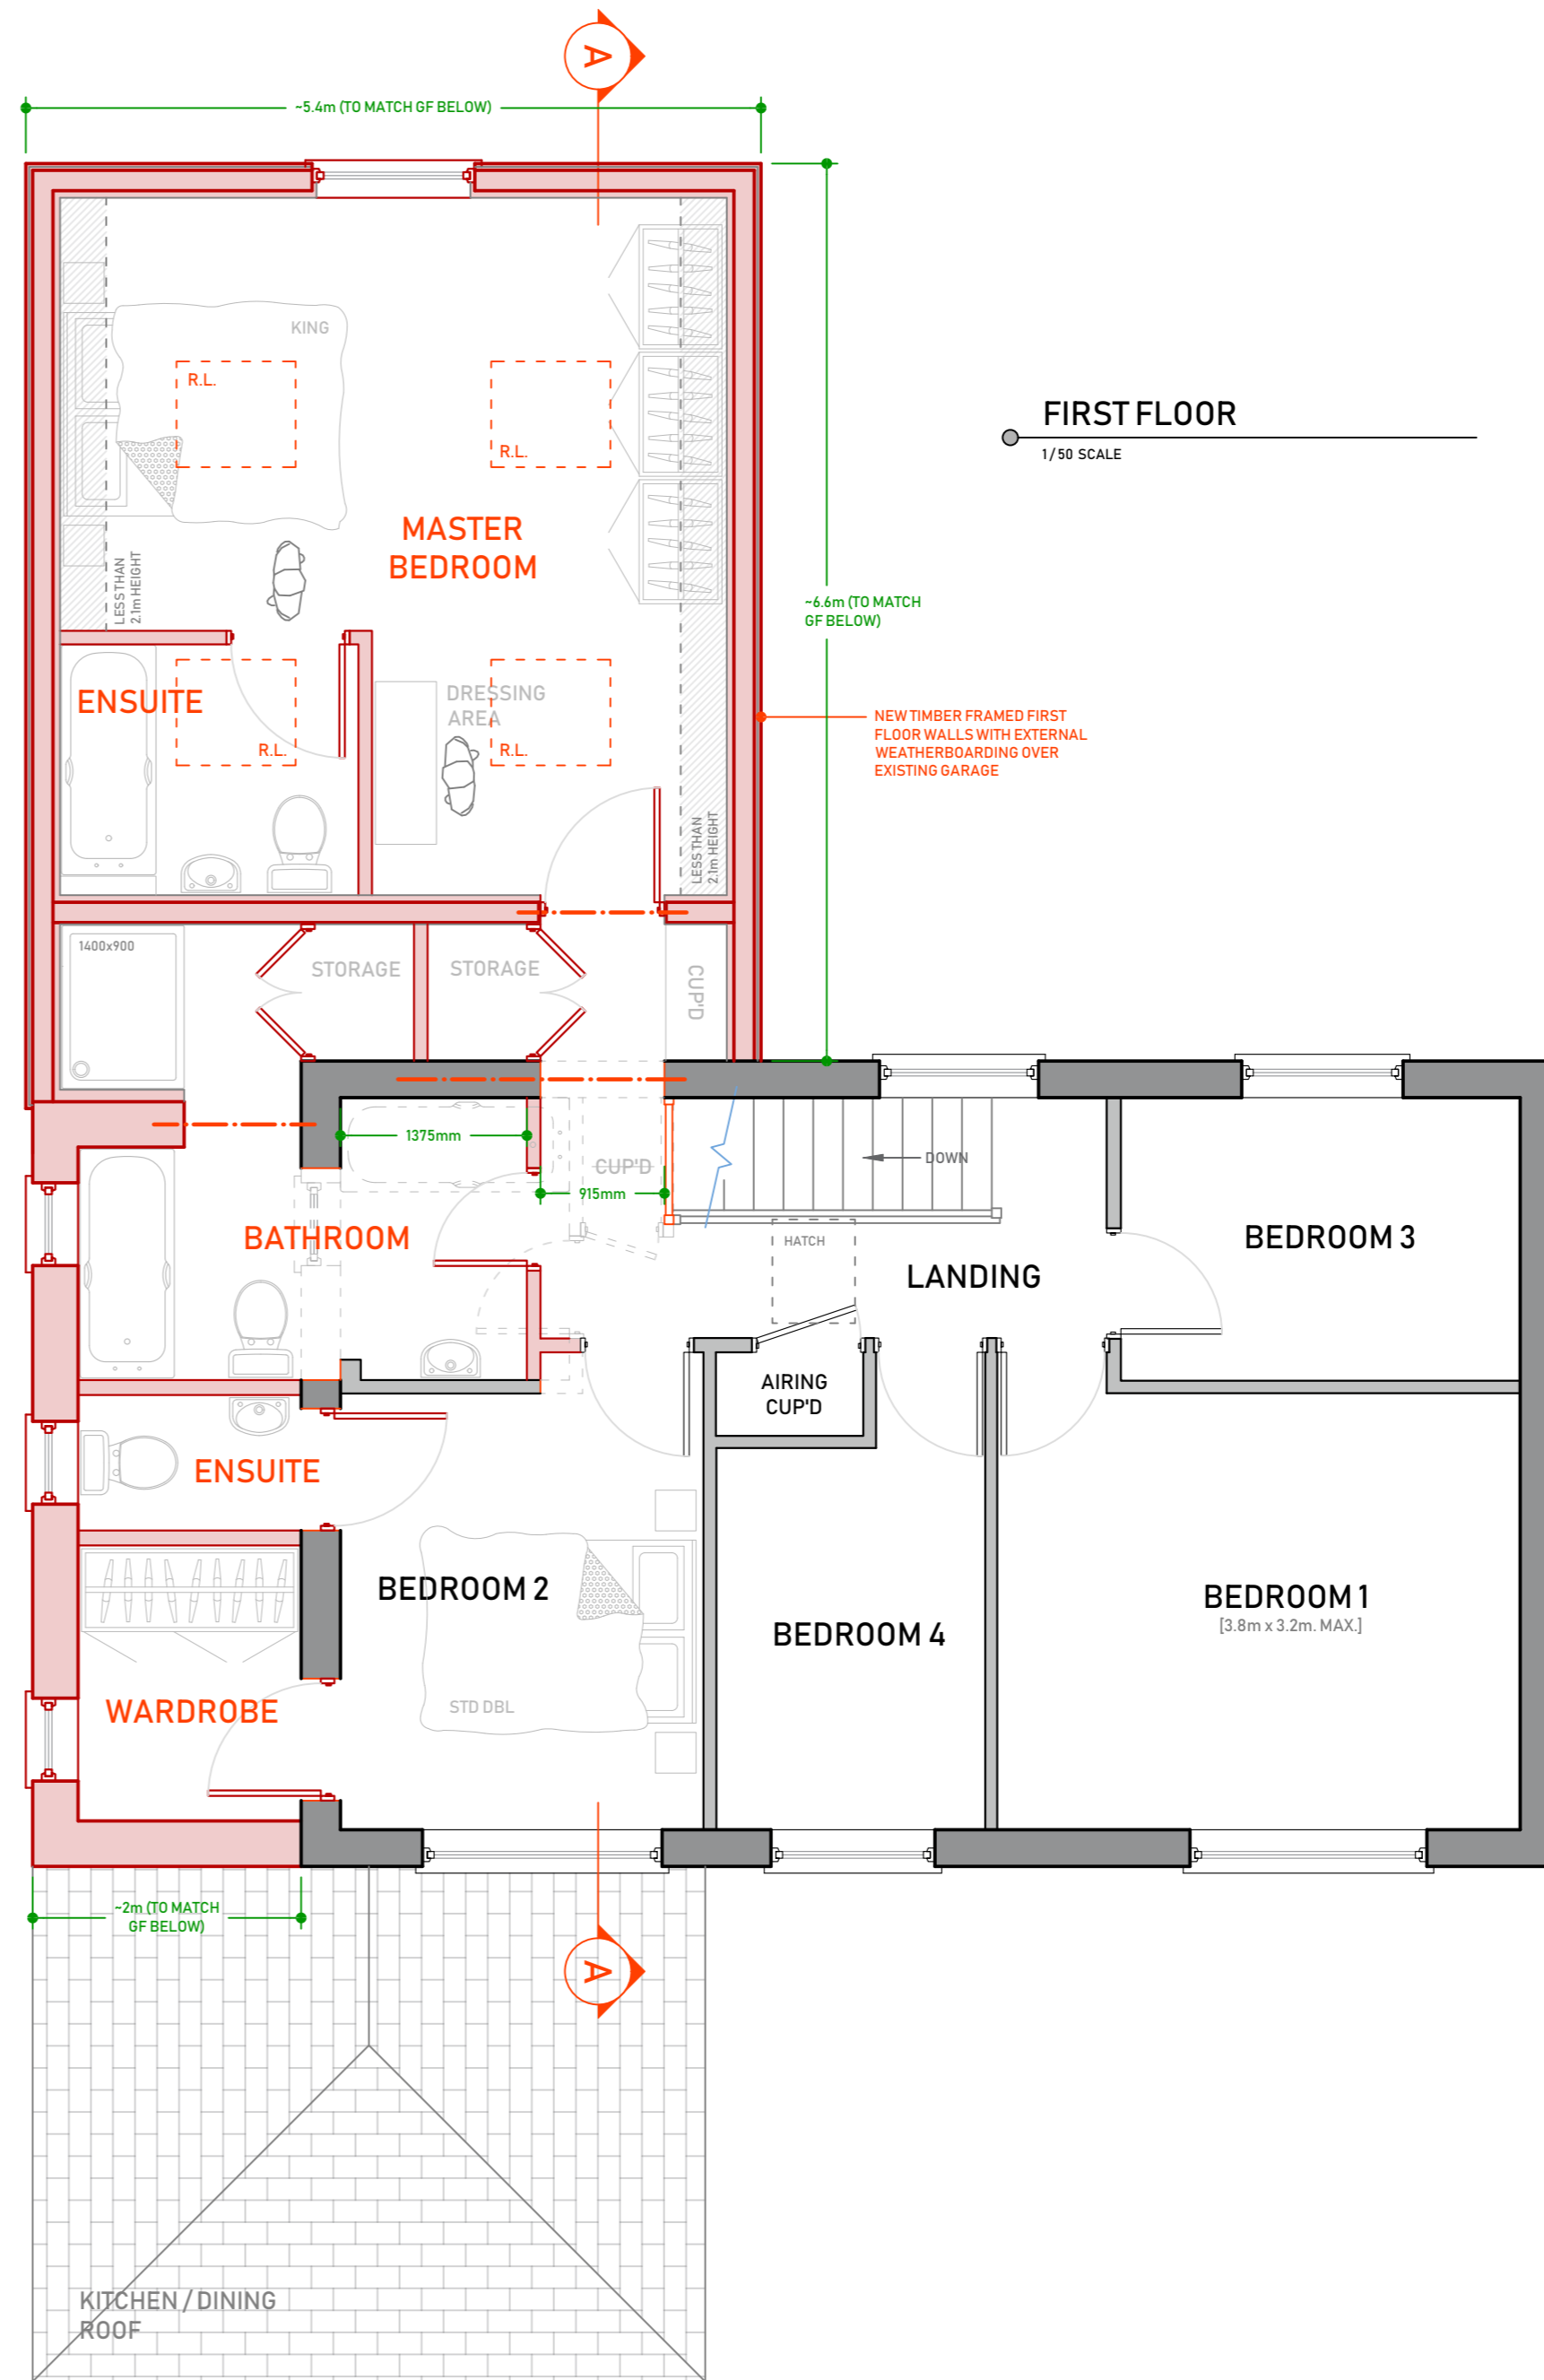

0m 1m 2m 3m 4m

Scale 1:50

ARCHITECTURE & DESIGN LTD.
apk-design.co.uk

MR & MRS WILSHER
36 SCHOOL CLOSE
GAMLINGAY
BEDFORDSHIRE
SG19 3JY

- REVISIONS
- INITIAL ISSUE, 25.09.23
 - A SIDE EXTENSION, 17.01.24
 - B ROOF DESIGN, 01.03.24
 - C PLANNING ISSUE, 08.03.24

TITLE
PROPOSED FLOOR PLANS

DRAWING
1111 . **03C**

SCALE AS INDICATED
PAPER SIZE A2