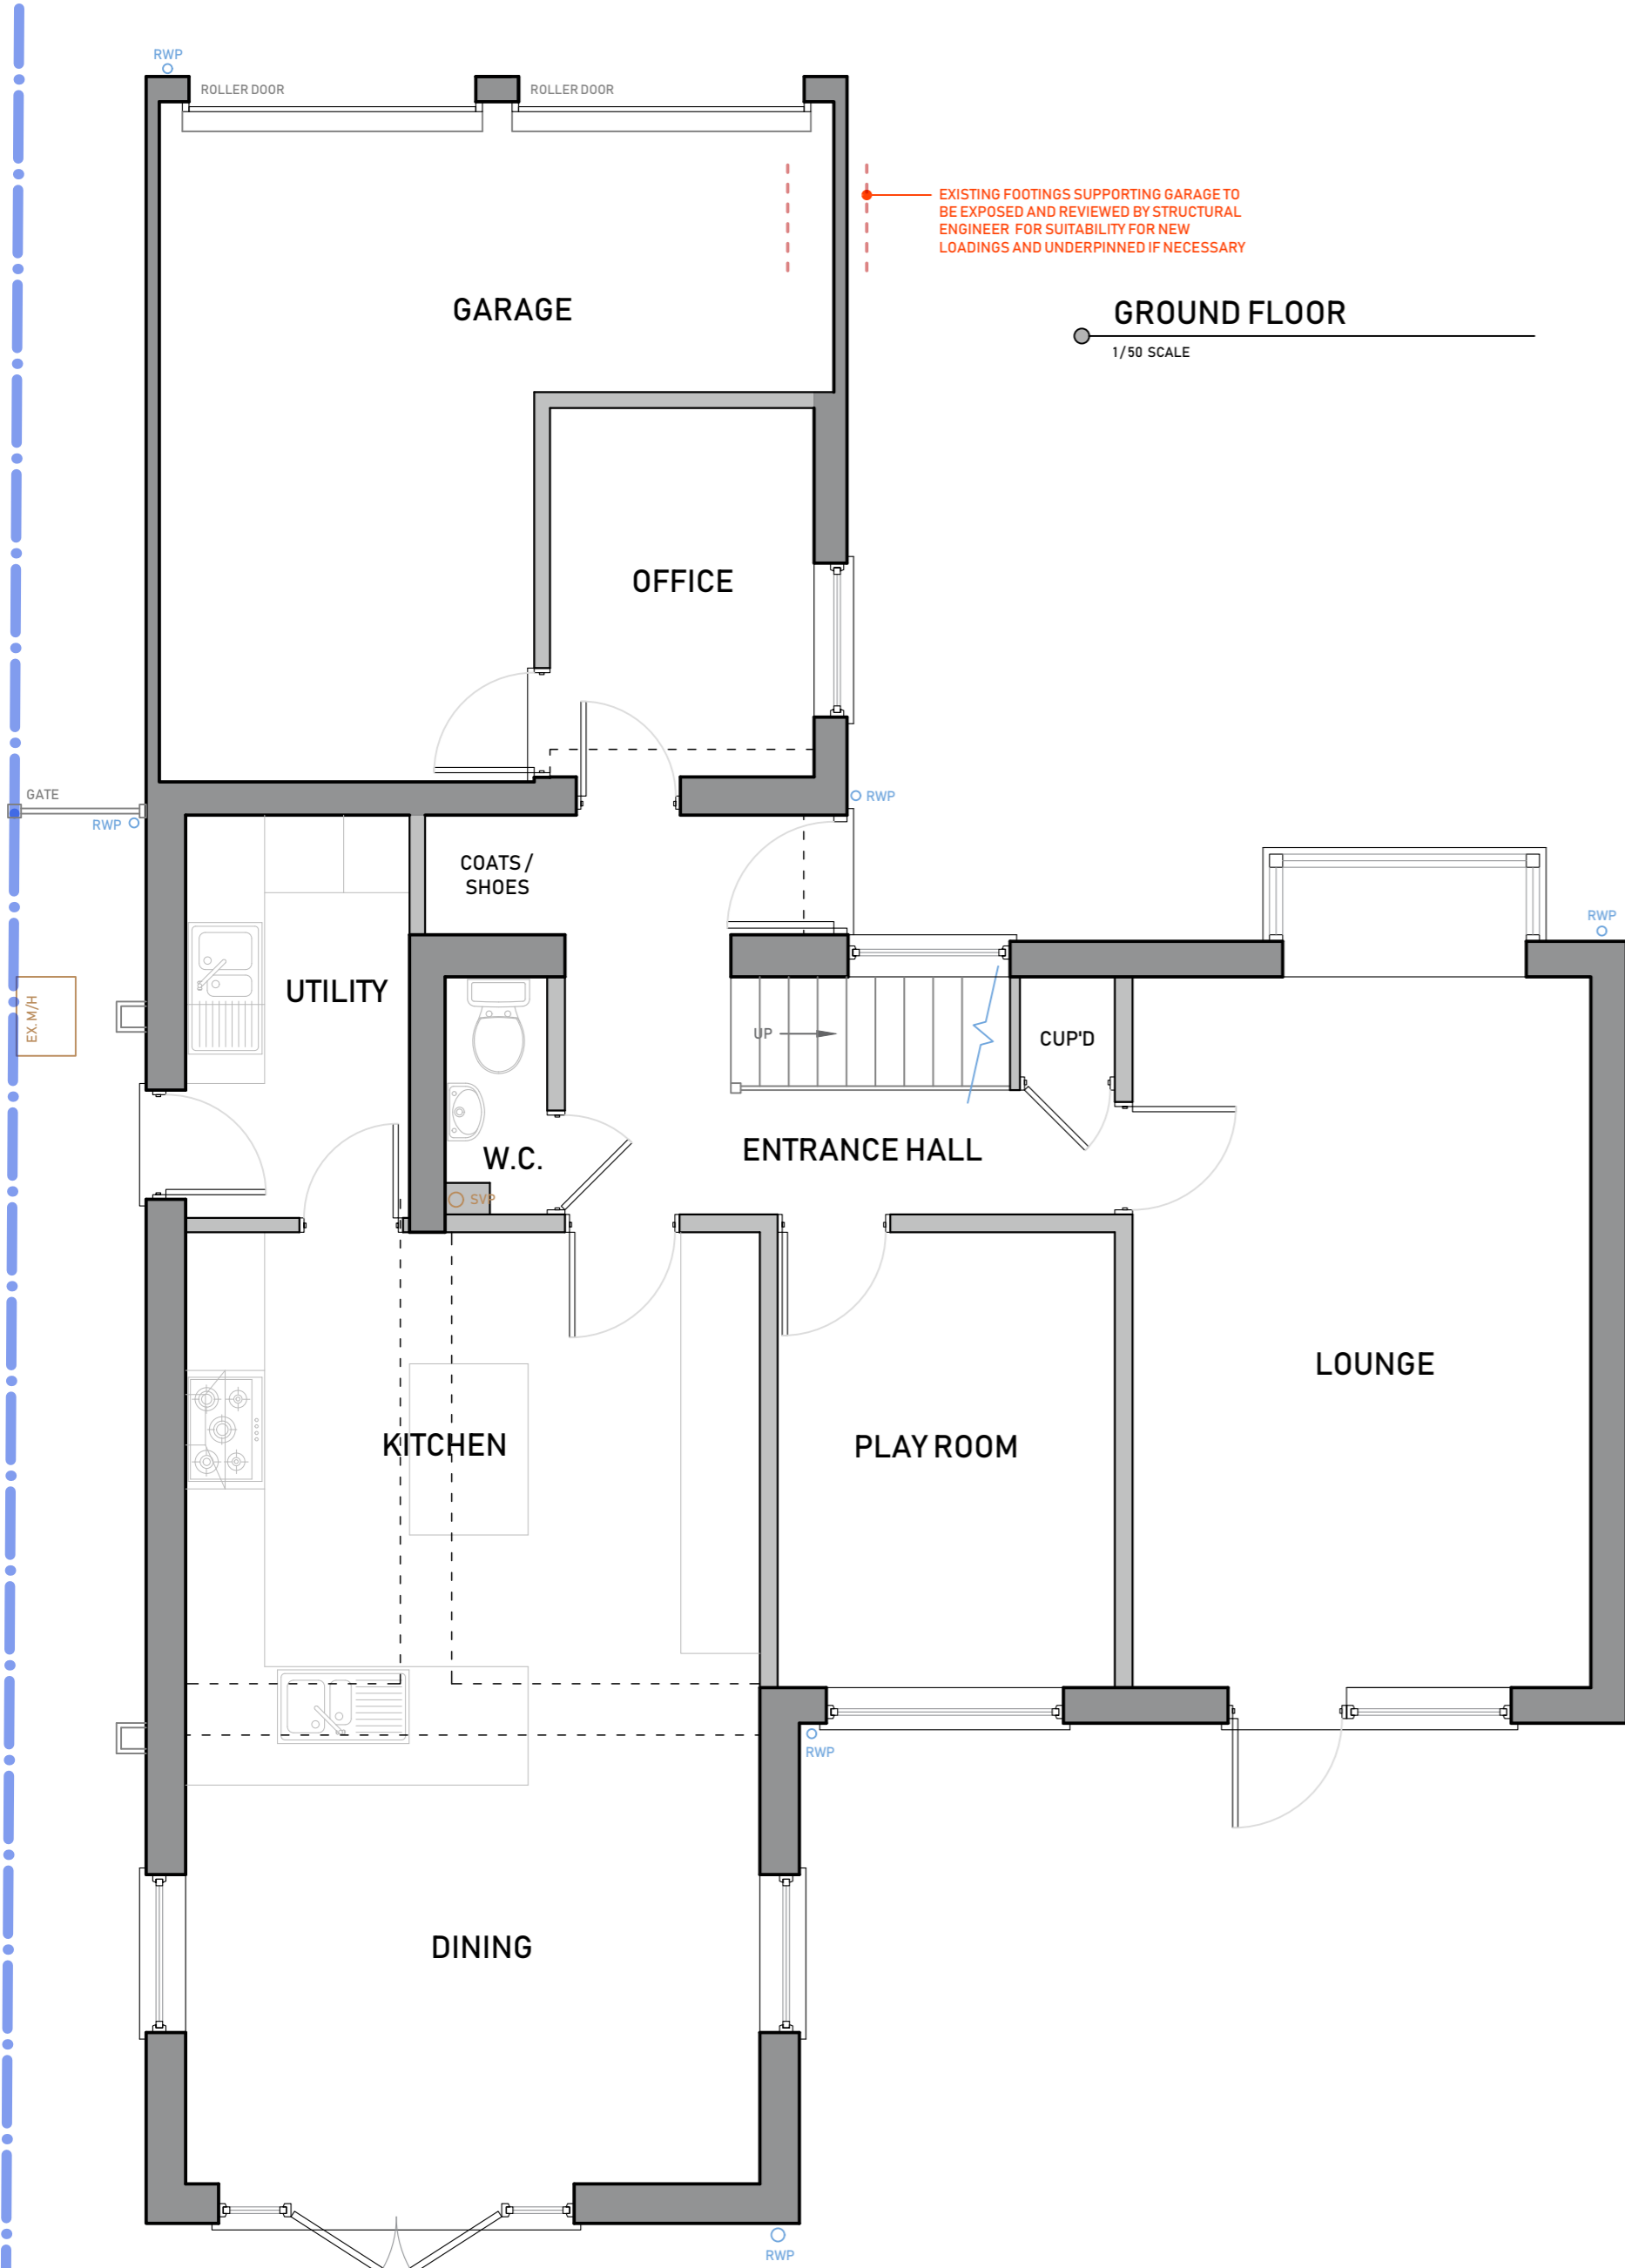

0m 1m 2m 3m 4m

Scale 1:50

ARCHITECTURE & DESIGN LTD.
apk-design.co.uk

MR & MRS WILSHER
36 SCHOOL CLOSE
GAMLINGAY
BEDFORDSHIRE
SG19 3JY

- REVISIONS
- INITIAL ISSUE, 25.09.23
 - A SIDE EXTENSION, 17.01.24
 - B ROOF DESIGN, 01.03.24
 - C PLANNING ISSUE, 08.03.24

TITLE
PROPOSED FLOOR PLANS

DRAWING
1111 . **03C**

SCALE AS INDICATED
PAPER SIZE A2