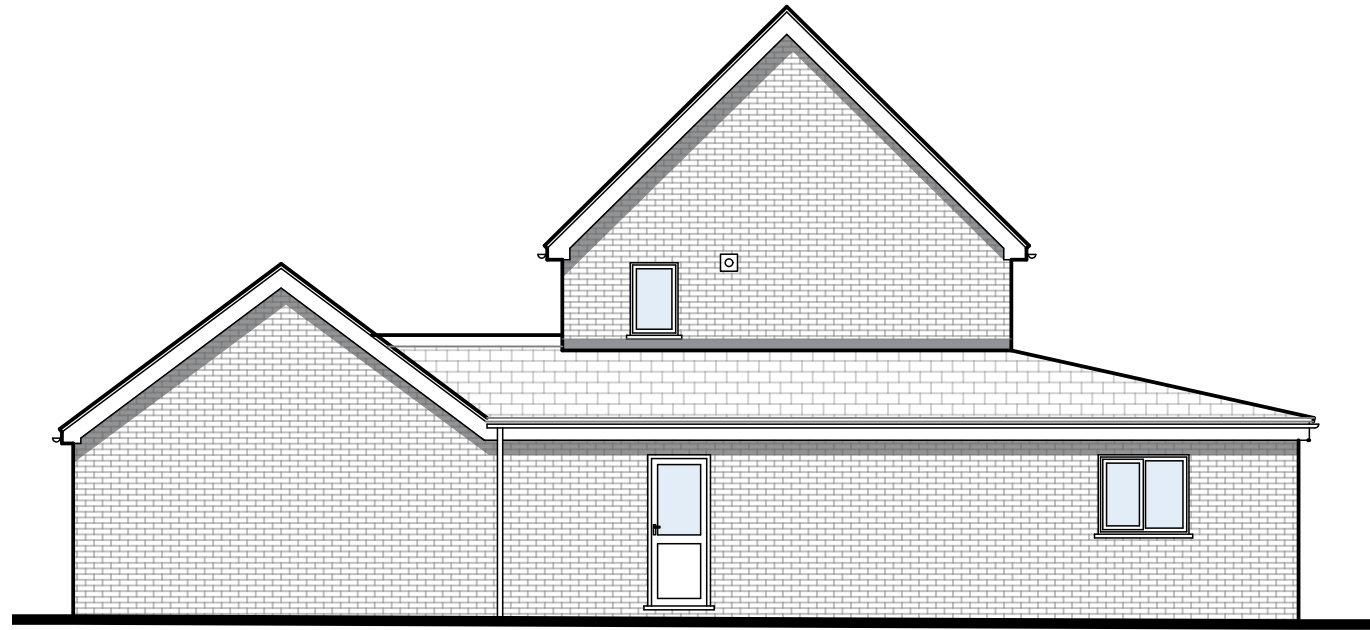

FRONT (EAST) ELEVATION
1/100 SCALE

SIDE (NORTH) ELEVATION
1/100 SCALE

SIDE (SOUTH) ELEVATION
1/100 SCALE

REAR (WEST) ELEVATION
1/100 SCALE

ARCHITECTURE
& DESIGN LTD.
apk-design.co.uk

**MR & MRS
WILSHER**
36 SCHOOL CLOSE
GAMLINGAY
BEDFORDSHIRE
SG19 3JY

REVISIONS
- INITIAL ISSUE, 25.09.23

TITLE
**EXISTING
ELEVATIONS**

DRAWING
1111.

02

SCALE
PAPER SIZE

AS INDICATED
A3