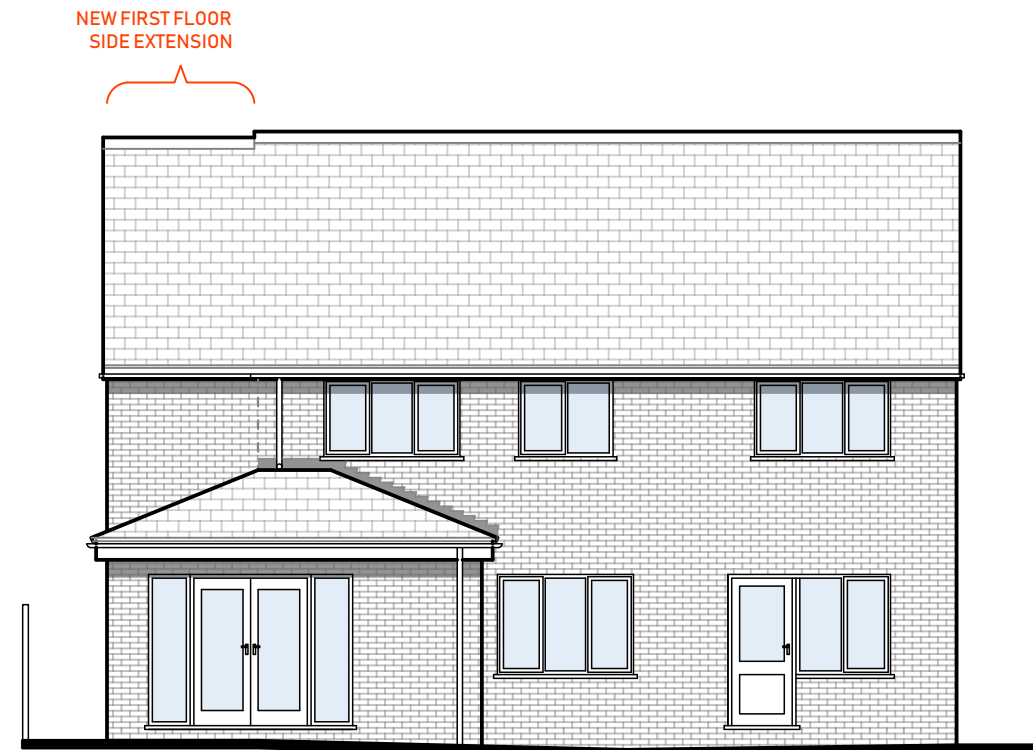

FRONT (EAST) ELEVATION

1/100 SCALE

SIDE (NORTH) ELEVATION

1/100 SCALE

SIDE (SOUTH) ELEVATION

1/100 SCALE

REAR (WEST) ELEVATION

1/100 SCALE

ARCHITECTURE
& DESIGN LTD.
apk-design.co.uk

MR & MRS
WILSHER
36 SCHOOL CLOSE
GAMLINGAY
BEDFORDSHIRE
SG19 3JY

REVISIONS

- INITIAL ISSUE, 25.09.23
- A SIDE EXTENSION, 17.01.24
- B ROOF DESIGN, 01.03.24

TITLE

PROPOSED
ELEVATIONS

DRAWING

1111. **04B**

SCALE
PAPER SIZE

AS INDICATED
A3