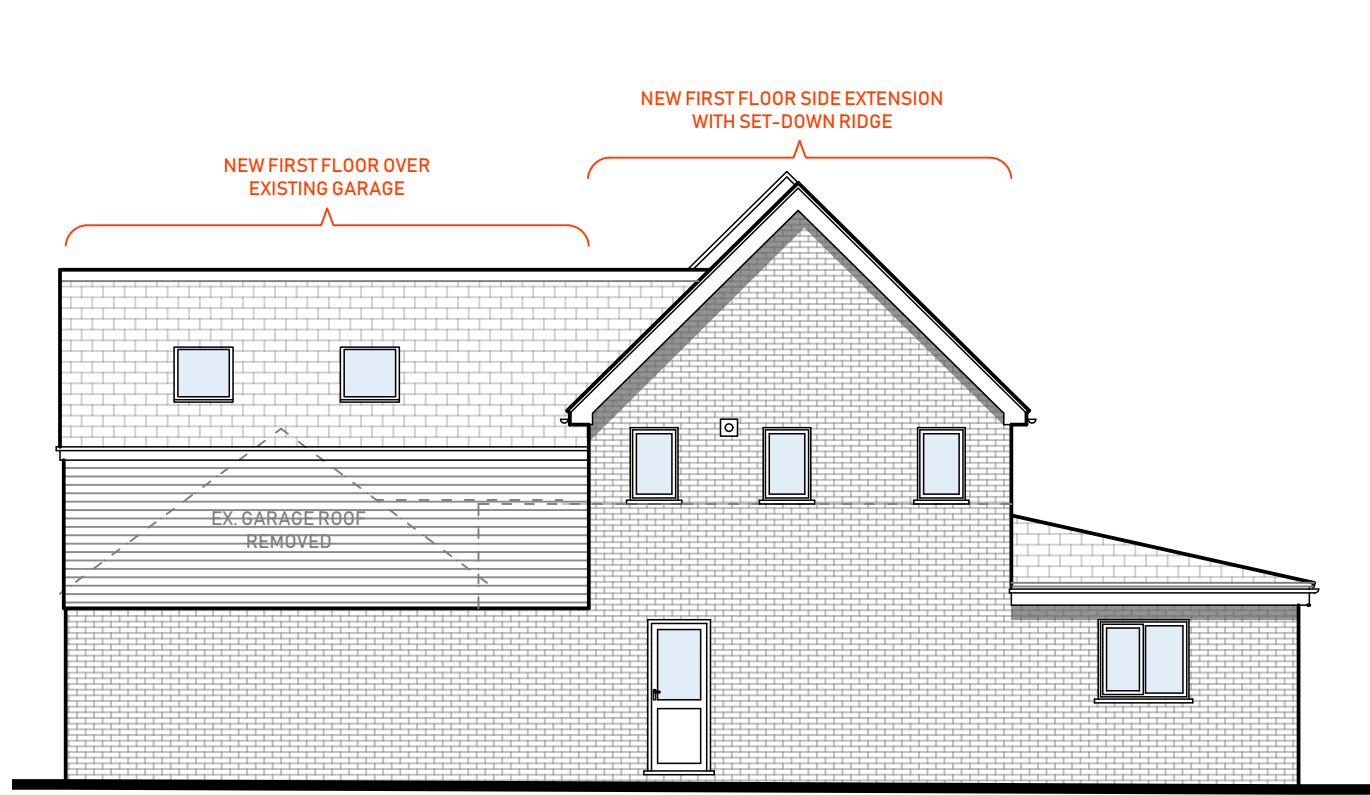

FRONT (EAST) ELEVATION

1/100 SCALE

SIDE (NORTH) ELEVATION

1/100 SCALE

SIDE (SOUTH) ELEVATION

1/100 SCALE

REAR (WEST) ELEVATION

1/100 SCALE

ARCHITECTURE
& DESIGN LTD.
apk-design.co.uk

MR & MRS
WILSHER
36 SCHOOL CLOSE
GAMLINGAY
BEDFORDSHIRE
SG19 3JY

REVISIONS

- INITIAL ISSUE, 25.09.23
- A SIDE EXTENSION, 17.01.24
- B ROOF DESIGN, 01.03.24

TITLE

PROPOSED
ELEVATIONS

DRAWING

1111. **04B**

SCALE
PAPER SIZE

AS INDICATED
A3