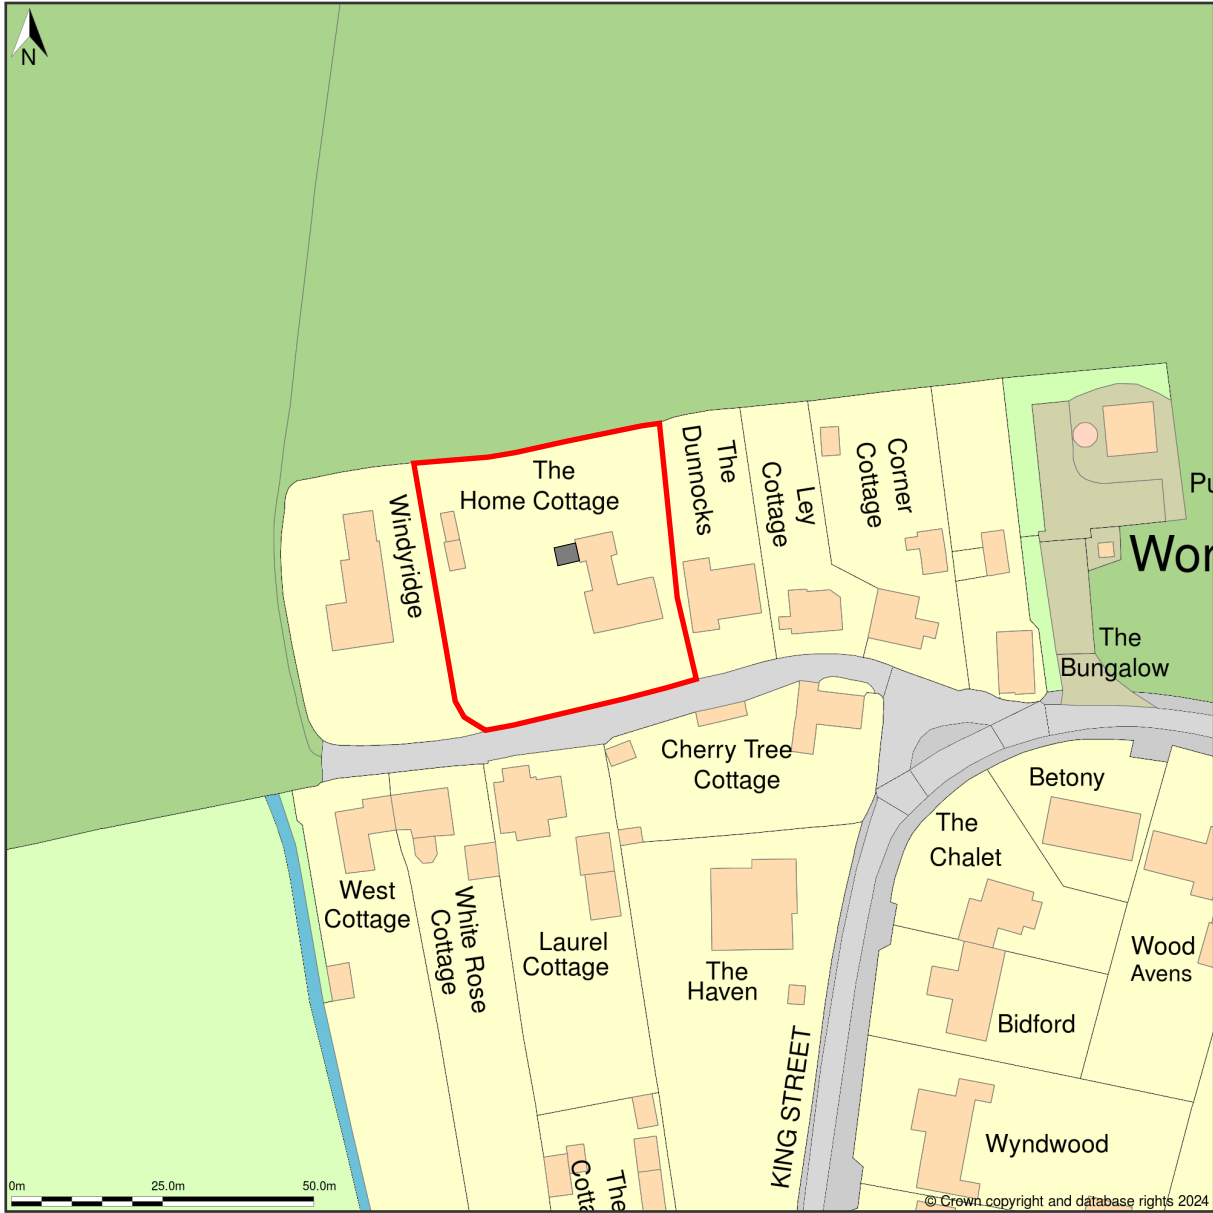

The Home Cottage, King Street, Neatishead, Norfolk, NR12 8BW

Location Plan shows area bounded by: 634563.67, 320160.16 634763.67, 320360.16 (at a scale of 1:1250), OSGridRef: TG34662026. The representation of a road, track or path is no evidence of a right of way. The representation of features as lines is no evidence of a property boundary.

Produced on 24th Feb 2024 from the Ordnance Survey National Geographic Database and incorporating surveyed revision available at this date. Reproduction in whole or part is prohibited without the prior permission of Ordnance Survey. © Crown copyright 2024. Supplied by www.buyaplan.co.uk a licensed Ordnance Survey partner (100053143). Unique plan reference: #00881499-E799EE.