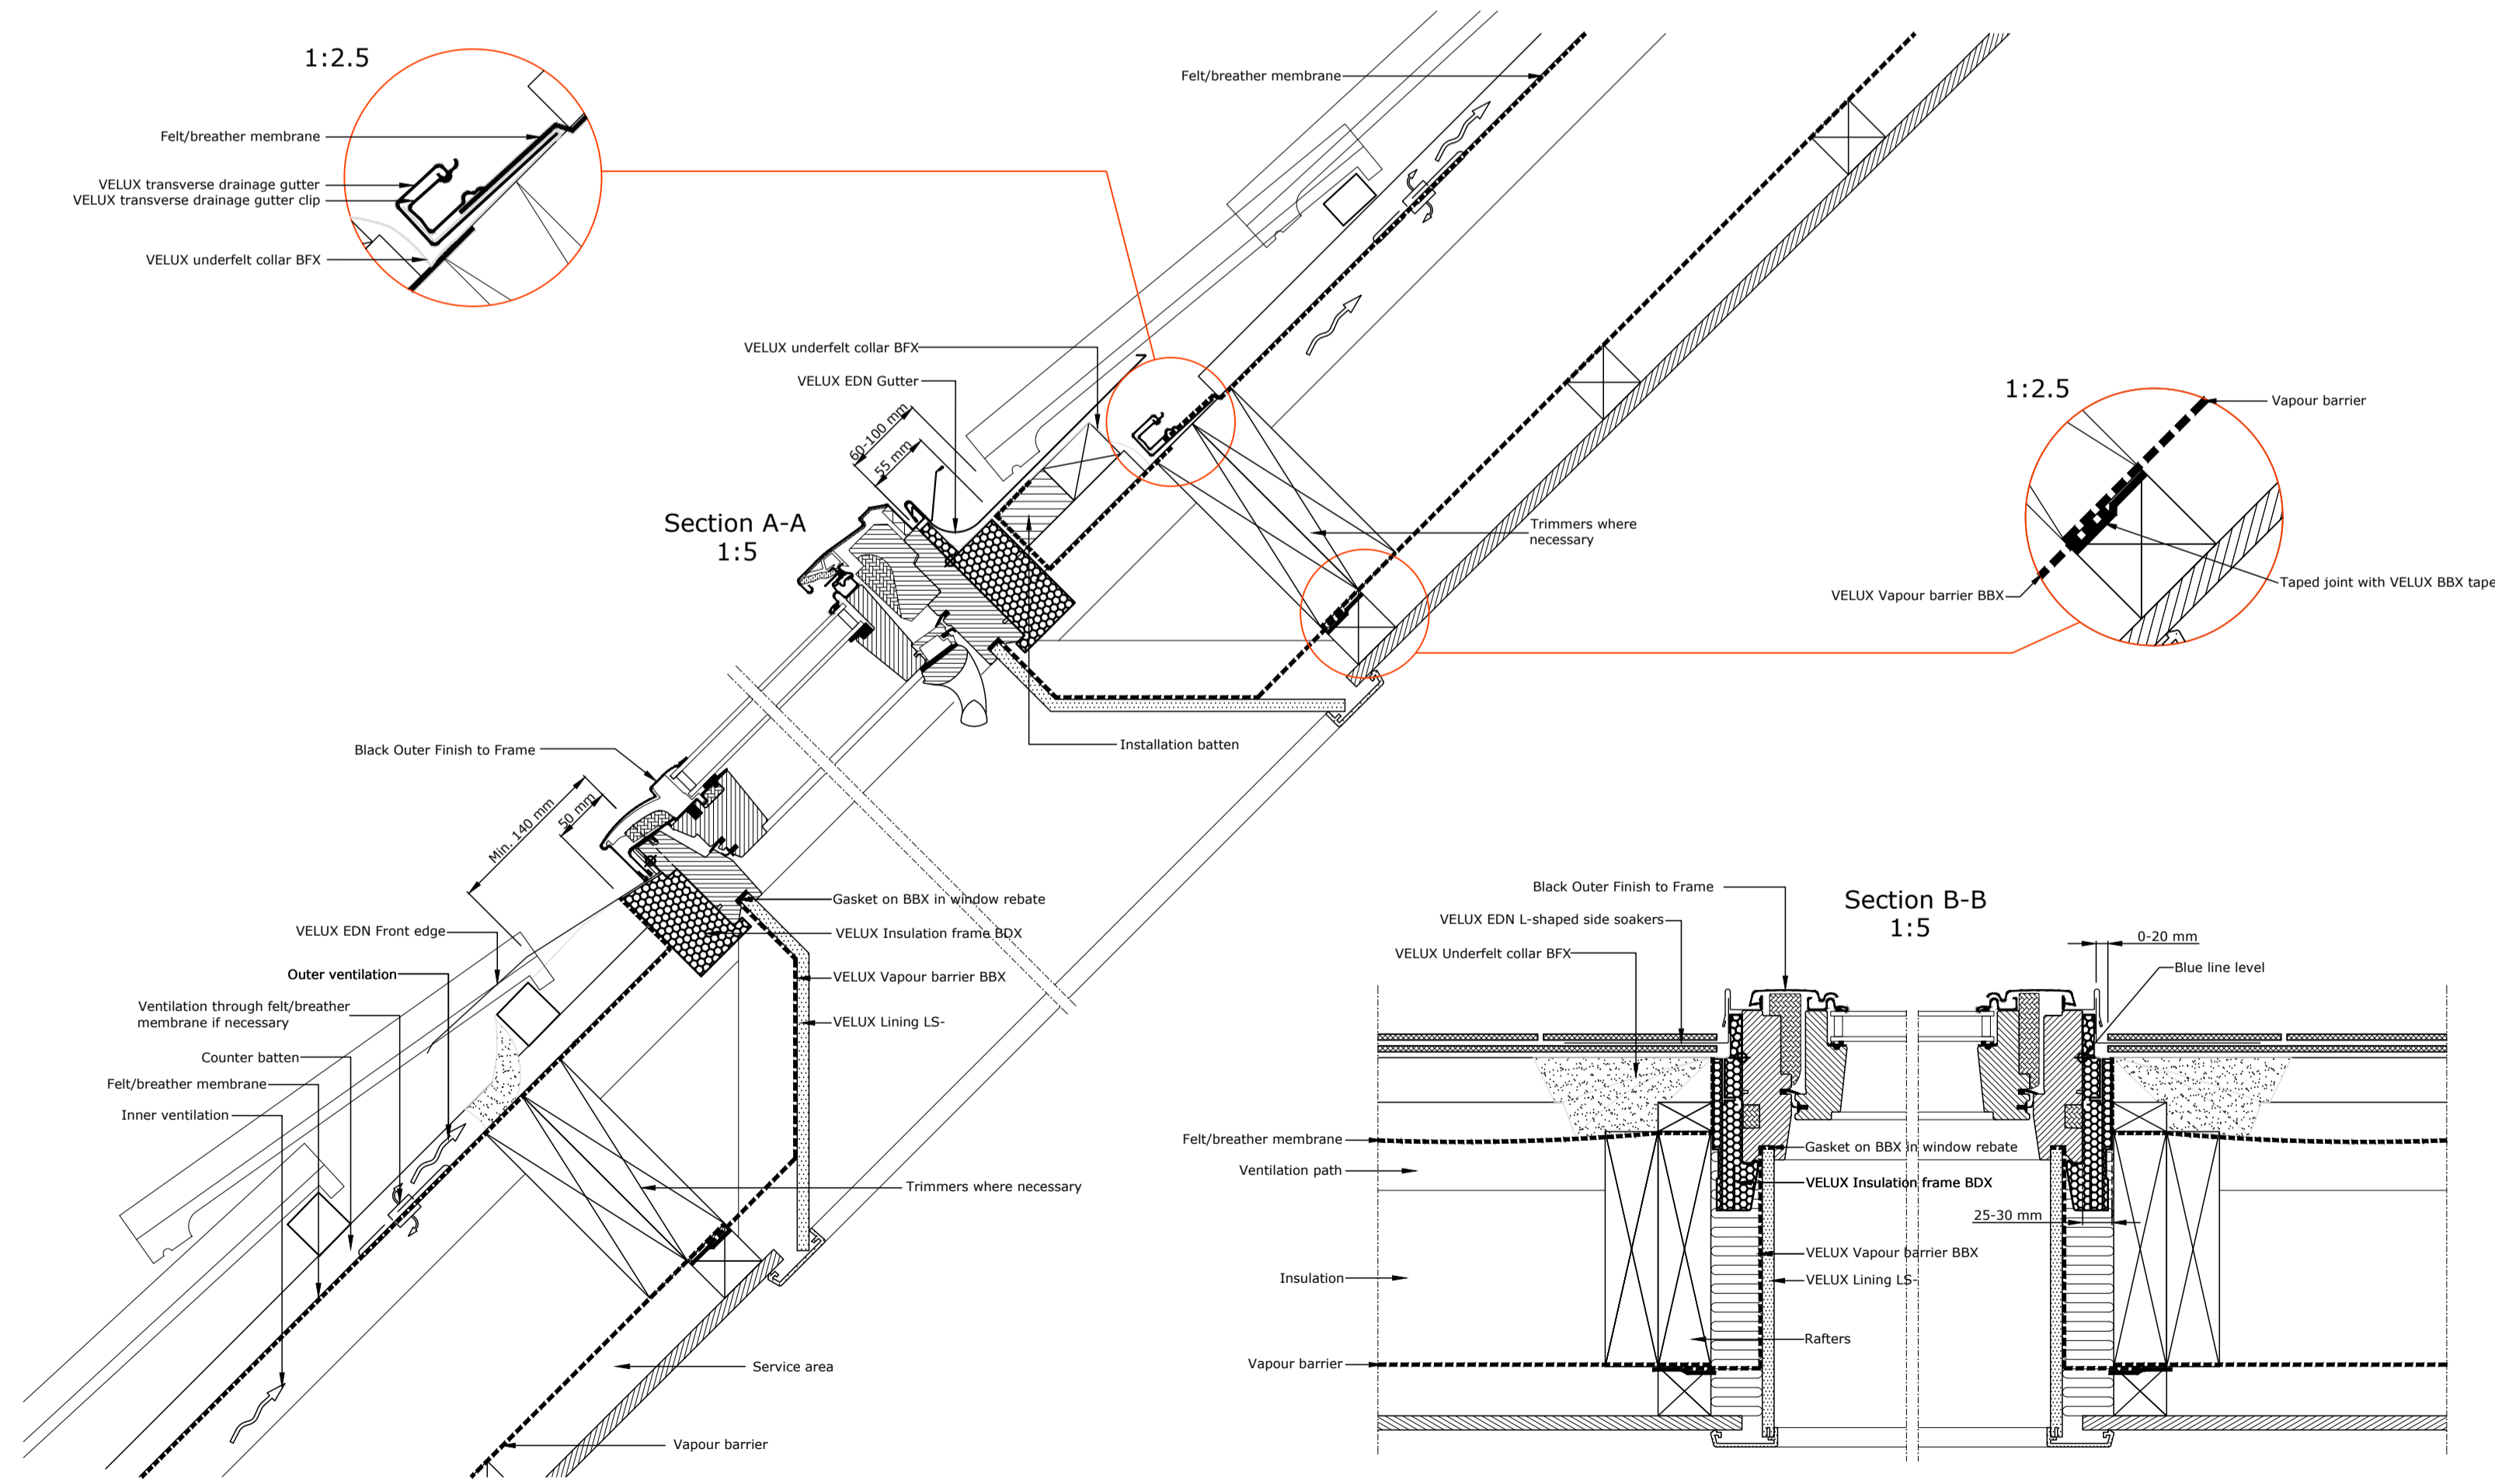

Details of the new rooflights R-02 (not to scale)

Details of the new rooflights R-01 (not to scale)

Rooflight Image - Velux GGL CK06

Rooflight Image - Velux GGL CK04

Velux Conservation Rooflights  
Size CK04 - 550 x 980 Centre Pivot  
Scale 1:5

Drawing: Proposed Rooflight Details

Drawing Status

Release of Conditions

Date	Drawn	Checked	Scale	Drawing No.	Rev.
Mar '24	PW	JMS	As Stated	21-170-05	