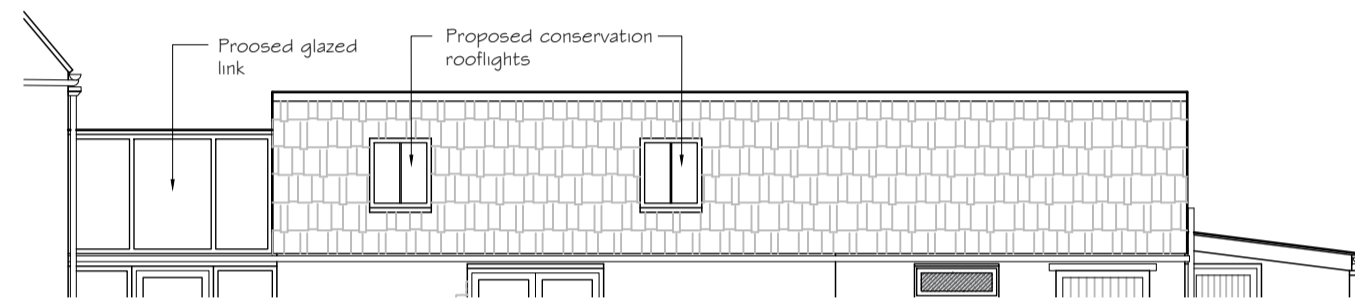

Details of the new rooflights R-02 (not to scale)

Details of the new rooflights R-01 (not to scale)

Rooflight Image - Velux GGL CK06

Rooflight Image - Velux GGL CK04

Velux Conservation Rooflights  
Size CK04 - 550 x 980 Centre Pivot  
Scale 1:5