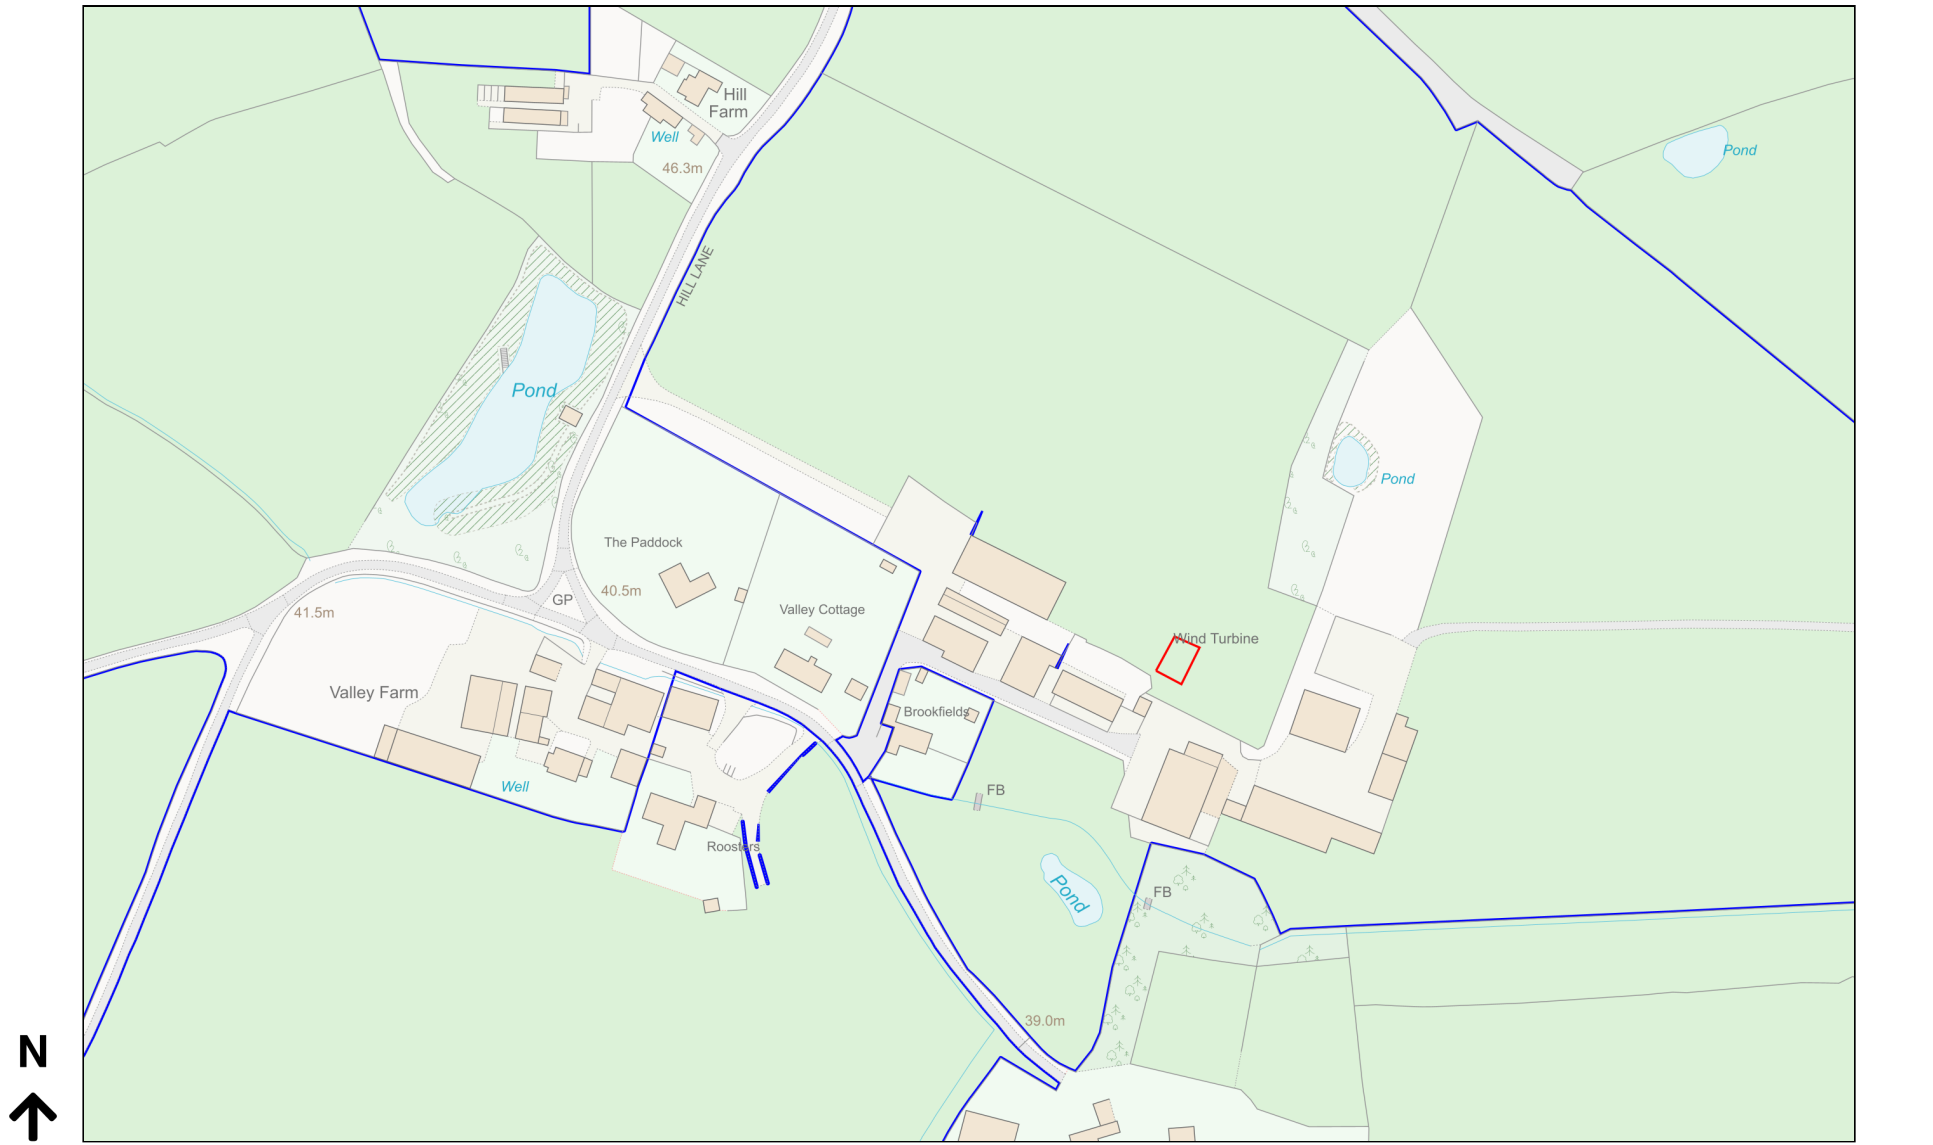

# Location Plan

Site Address: Hollybrook Farm, Pound Lane, Welborne, NR20 3LG

Date Produced: 13-Mar-2024

Scale: 1:2500 @A4

Planning Portal Reference: PP-12888046v1