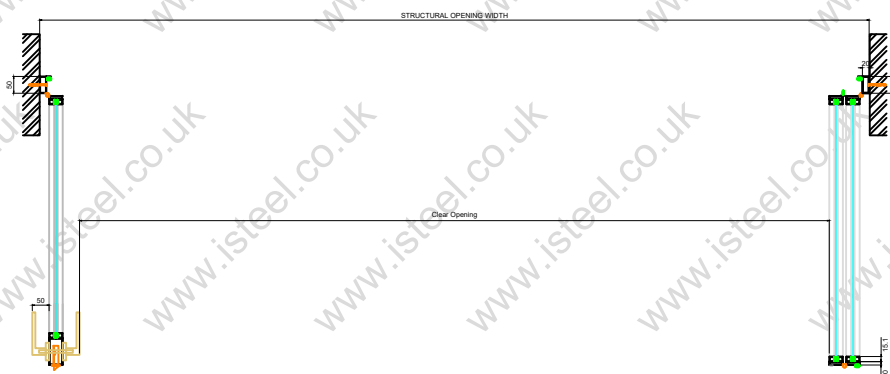

Fully Open Plan Section