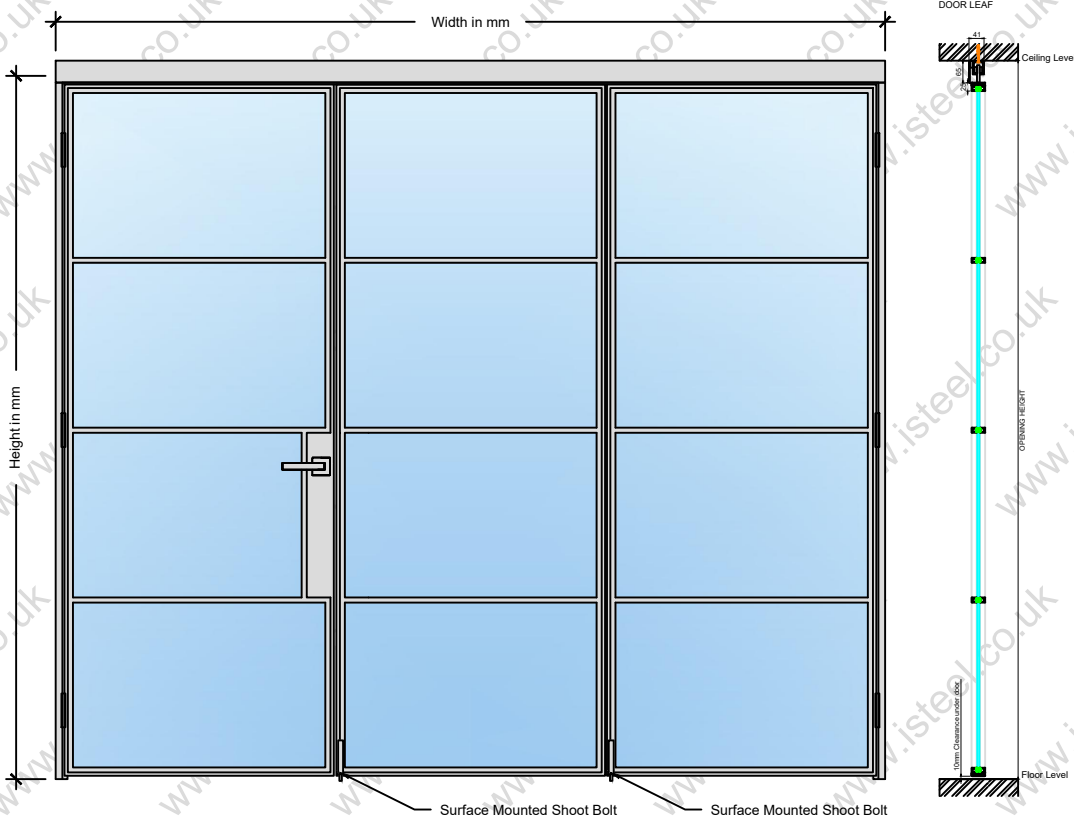

Web: isteel.co.uk
Tel: 0330 1331 069
Address: Unit 18
Grange Lane,
Barnsley,
S71 5AS