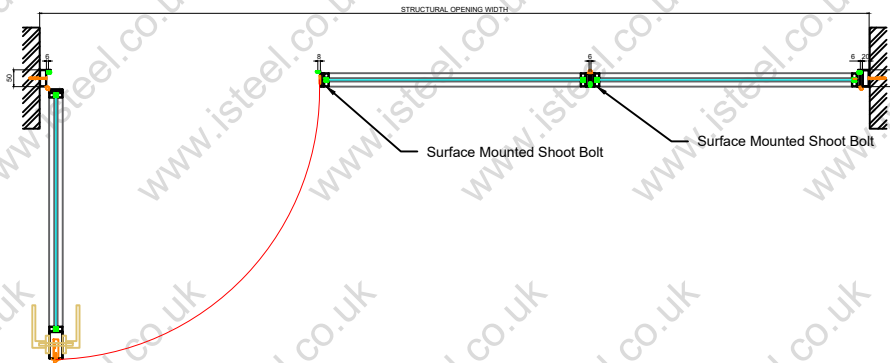

Closed Plan Section