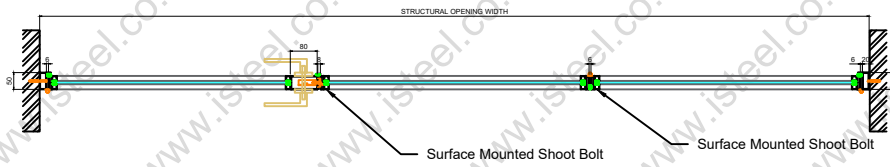

Semi-Open Plan Section