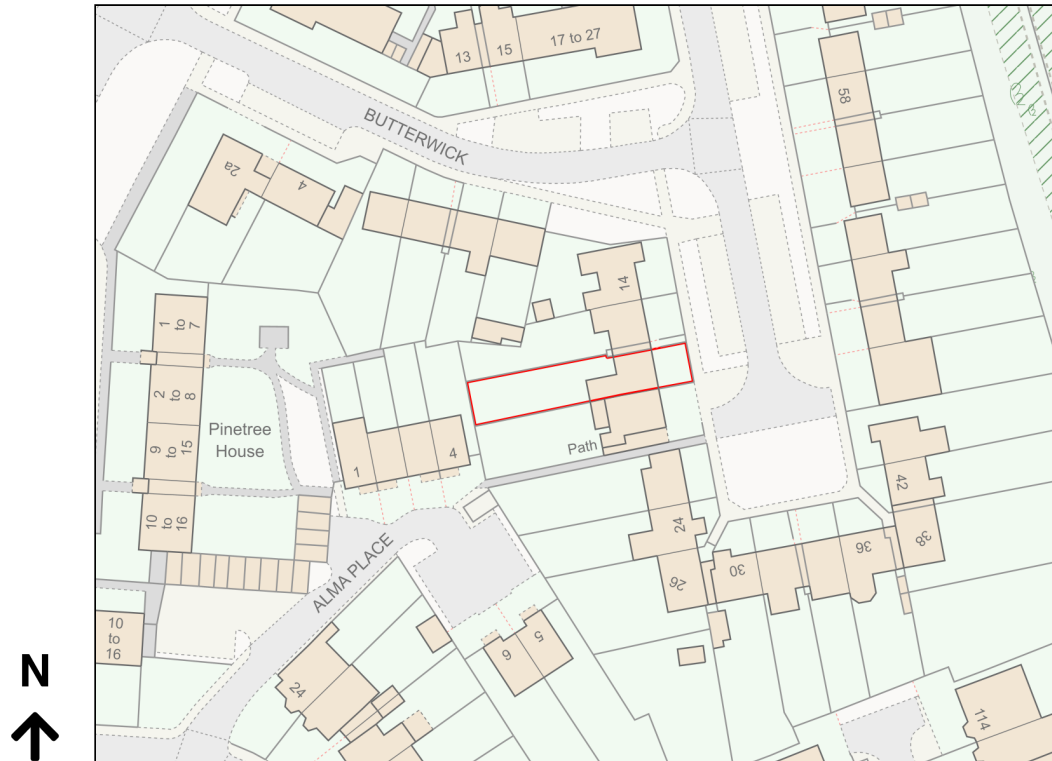

Location Plan

Site Address: 18, Butterwick, Watford, WD25 9SD

Date Produced: 27-Feb-2024

Scale: 1:1250 @A4

Planning Portal Reference: PP-12797343v1