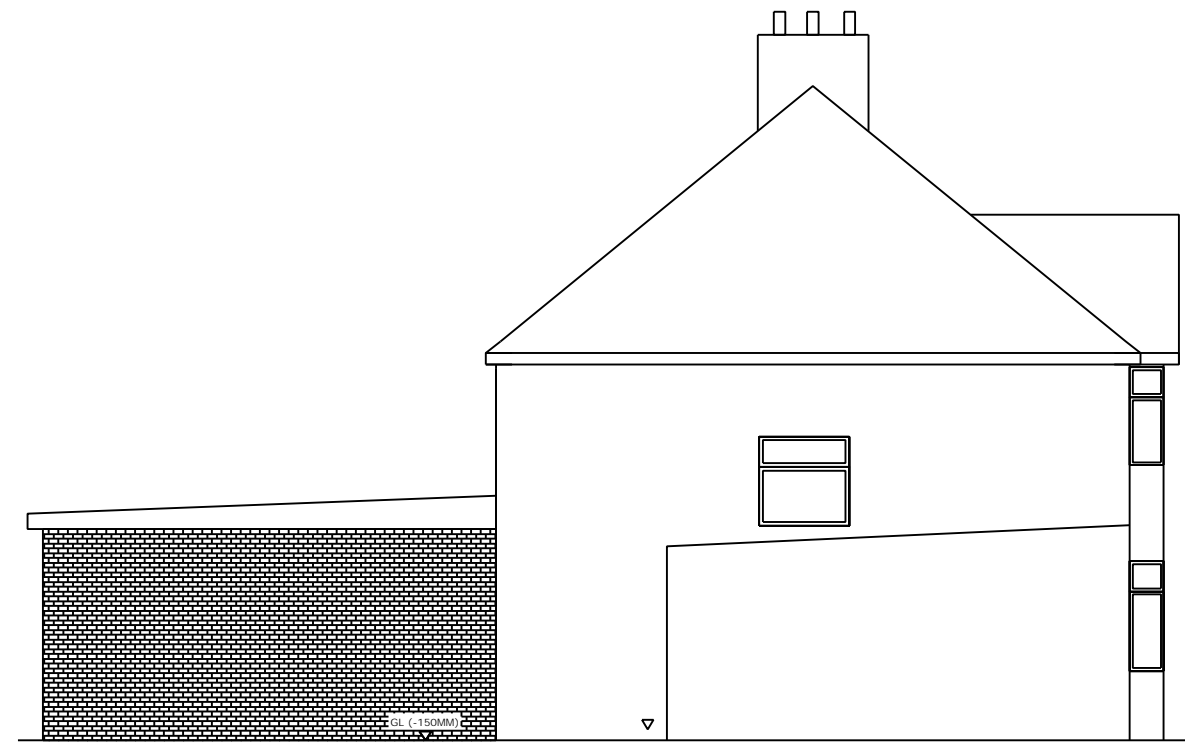

**SIDE ELEVATION  
VIEWED FROM 51**

**SIDE ELEVATION B**

**FRONT ELEVATION**

**REAR ELEVATION**

**PROPOSED ELEVATIONS**

**49 WESTFIELD AVE, WD24 7EA**

**DATE  
26th Feb 2024**

**DRAWING No.  
4**

**SCALE:  
1:100**

**DRAWING REF:  
189 / 23 / 1**