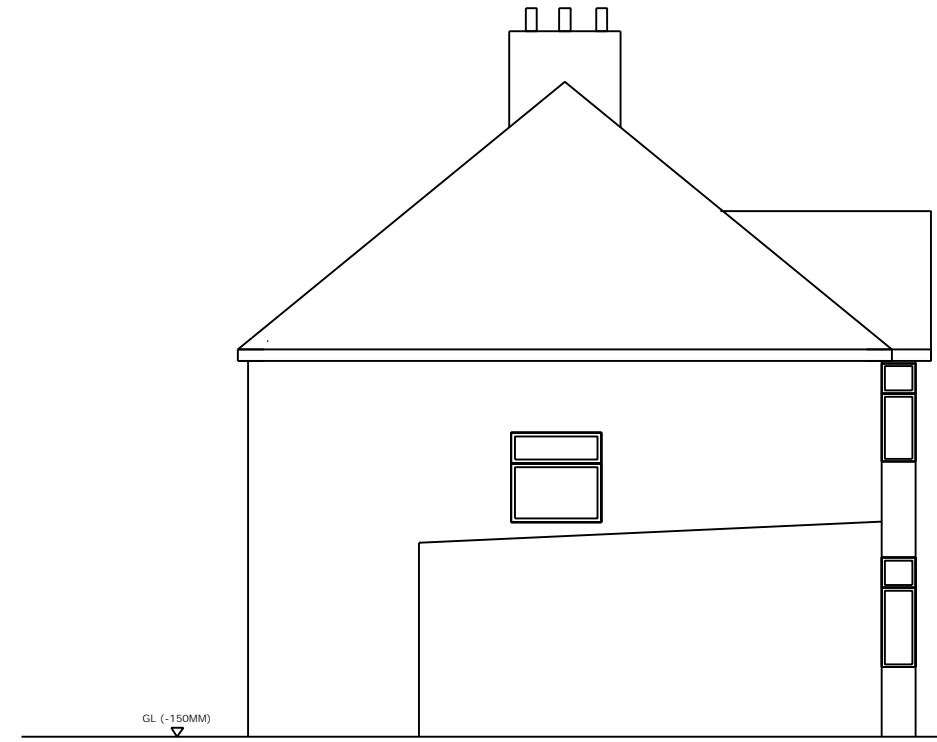

10
9
8
7
6
5
4
3
2
1
0
METRES

**SIDE ELEVATION
VIEWED FROM 51**

SIDE ELEVATION

FRONT ELEVATION

REAR ELEVATION

EXISTING ELEVATIONS

<p>49 WESTFIELD AVE, WD24 7EA</p>	<p>DATE 26th Feb 2024</p>	<p>DRAWING No. 3</p>	<p>SCALE: 1:100</p>	<p>DRAWING REF: 189 / 23 / 1</p>
------------------------------------------	--------------------------------------	---------------------------------	--------------------------------	---------------------------------------------