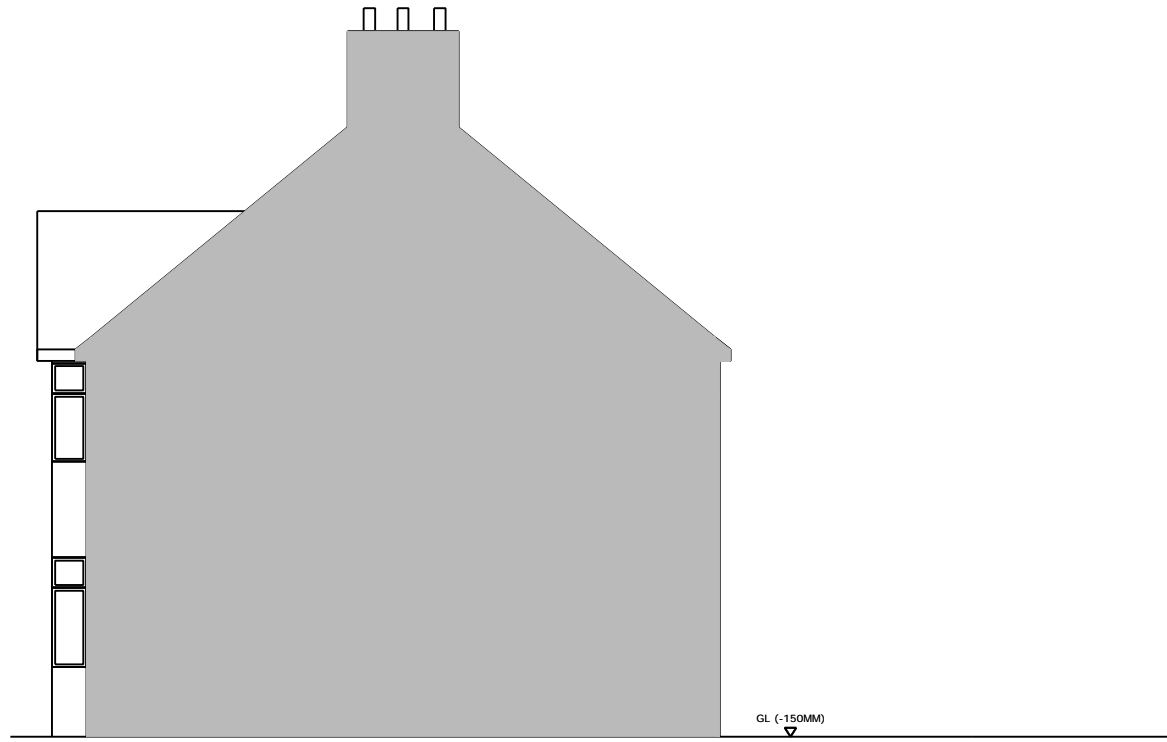

10
9
8
7
6
5
4
3
2
1
0
METRES

**SIDE ELEVATION
VIEWED FROM 51**

SIDE ELEVATION

FRONT ELEVATION

REAR ELEVATION

EXISTING ELEVATIONS

<p>49 WESTFIELD AVE, WD24 7EA</p>	<p>DATE 26th Feb 2024</p>	<p>DRAWING No. 3</p>	<p>SCALE: 1:100</p>	<p>DRAWING REF: 189 / 23 / 1</p>
------------------------------------------	--------------------------------------	---------------------------------	--------------------------------	---------------------------------------------