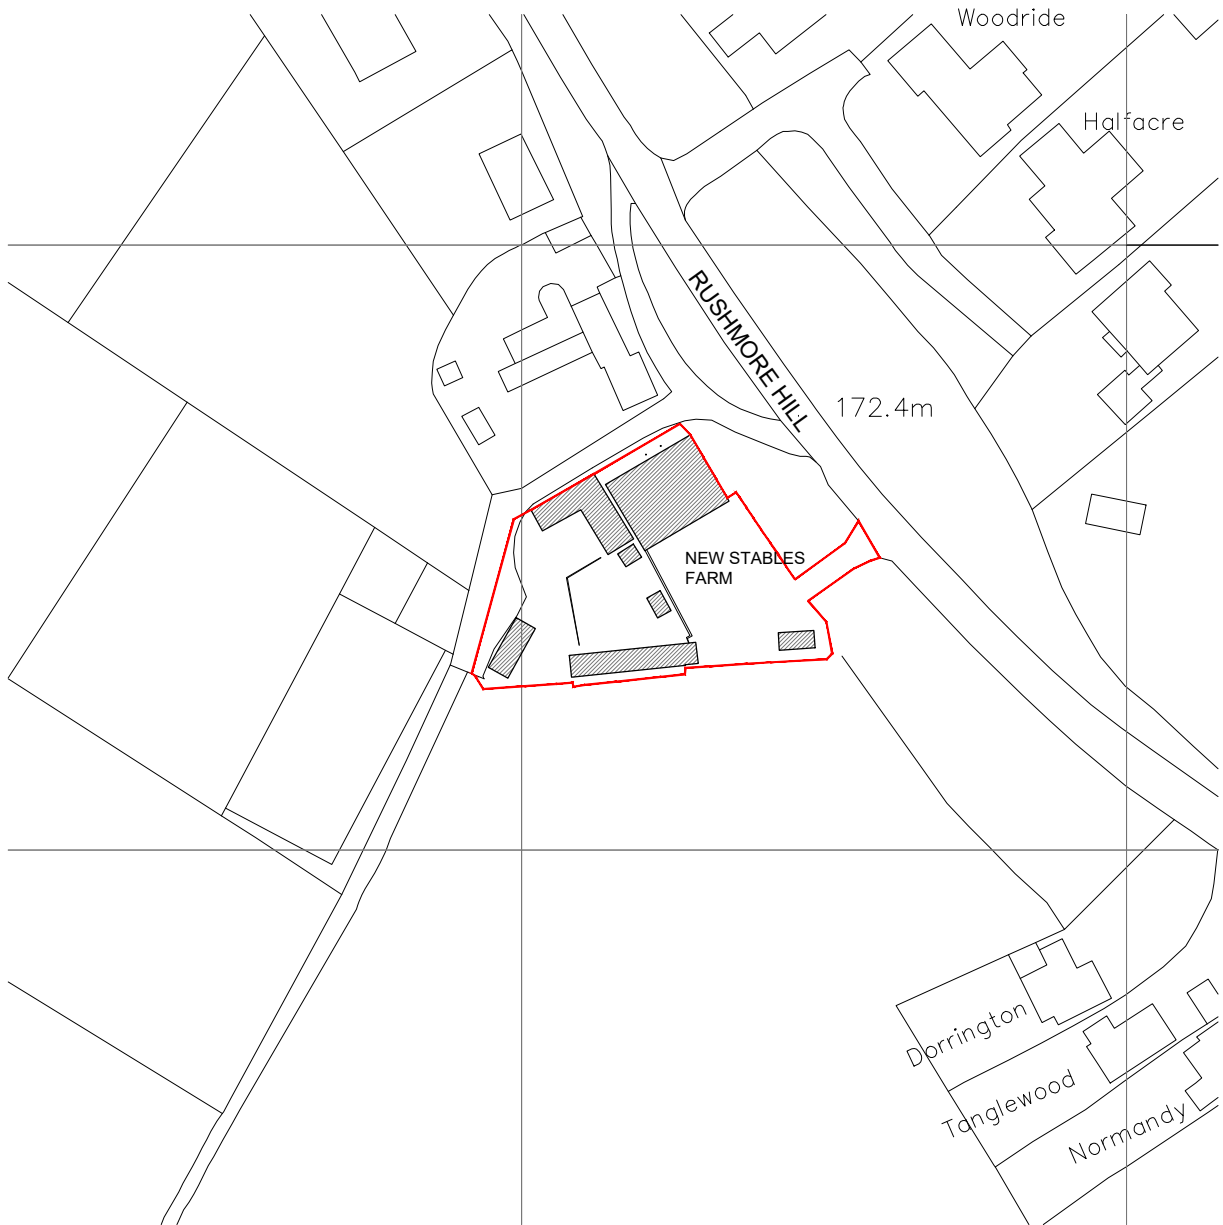

THIS DRAWING IS THE COPYRIGHT OF RXA AND SHOULD NOT BE COPIED OR REPRODUCED WITHOUT WRITTEN CONSENT. ALL DIMENSIONS MUST BE CHECKED ON SITE. DO NOT SCALE OFF THIS DRAWING EXCEPT FOR PLANNING PURPOSES. THIS DRAWING MUST BE READ IN CONJUNCTION WITH THE SPECIFICATION OF WORKS. ALL WORKS MUST BE CARRIED OUT IN ACCORDANCE WITH THE STATUTORY AUTHORITIES.

STATUS: Planning  
 SCALE: 1:1250 @ A4  
 DATE: 02.12.2022

DRAWING NO: 00117-PL-50 A  
 TITLE: Site Location Plan  
 PROJECT: **New Stables Farm, Rushmore Hill, Sevenoaks**

**RX Architects Limited**  
 Rye Creative Centre, New Road, Rye,  
 East Sussex TN31 7LS  
 t 01797 217220 www.rxarchitects.com  
 e studio@rxarchitects.com