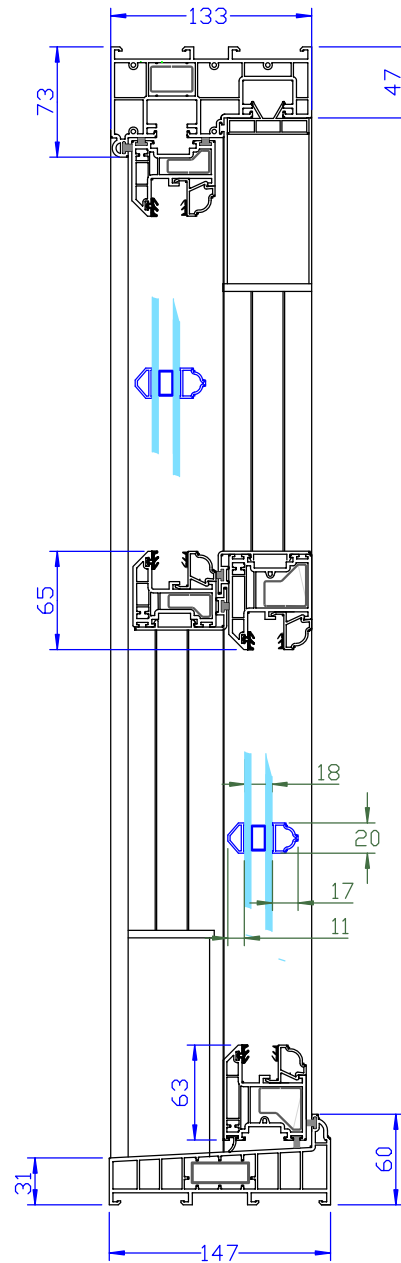

Bygone Harmony (Butt Jointed) Cross Sections

Vertical Cross Sections

Horizontal Cross Sections

With DBR

Without DBR