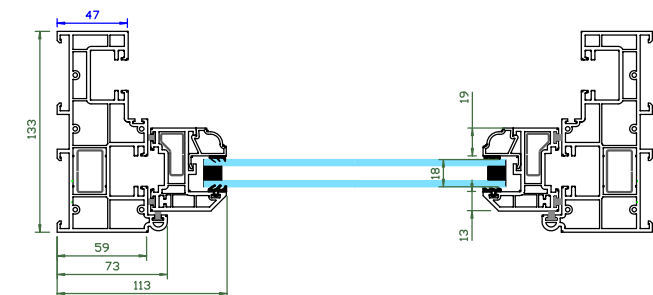

Top Sash

masterframe

4 Crittall Road
Witham
Essex

CM8 3DR
01376 510410

www.masterframe.co.uk

Registered in England: 2272659

Copyright Notice

Title:		Bygone Harmony	
Original Drawing date:		25 - 06 - 2014	
Drawn By:		R Rabett	
Revision History			
REV	Amendment	BY	Date
DONOT SCALE: Dimensions in mm.		DWG Reference: ...