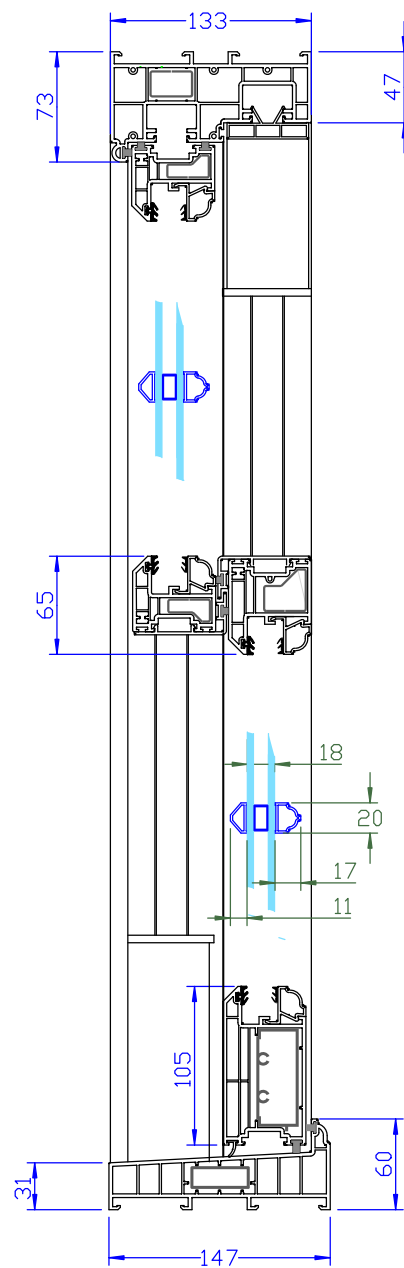

Bygone Harmony (Butt Jointed) Cross Sections

Vertical Cross Sections

Horizontal Cross Sections

With DBR

Without DBR