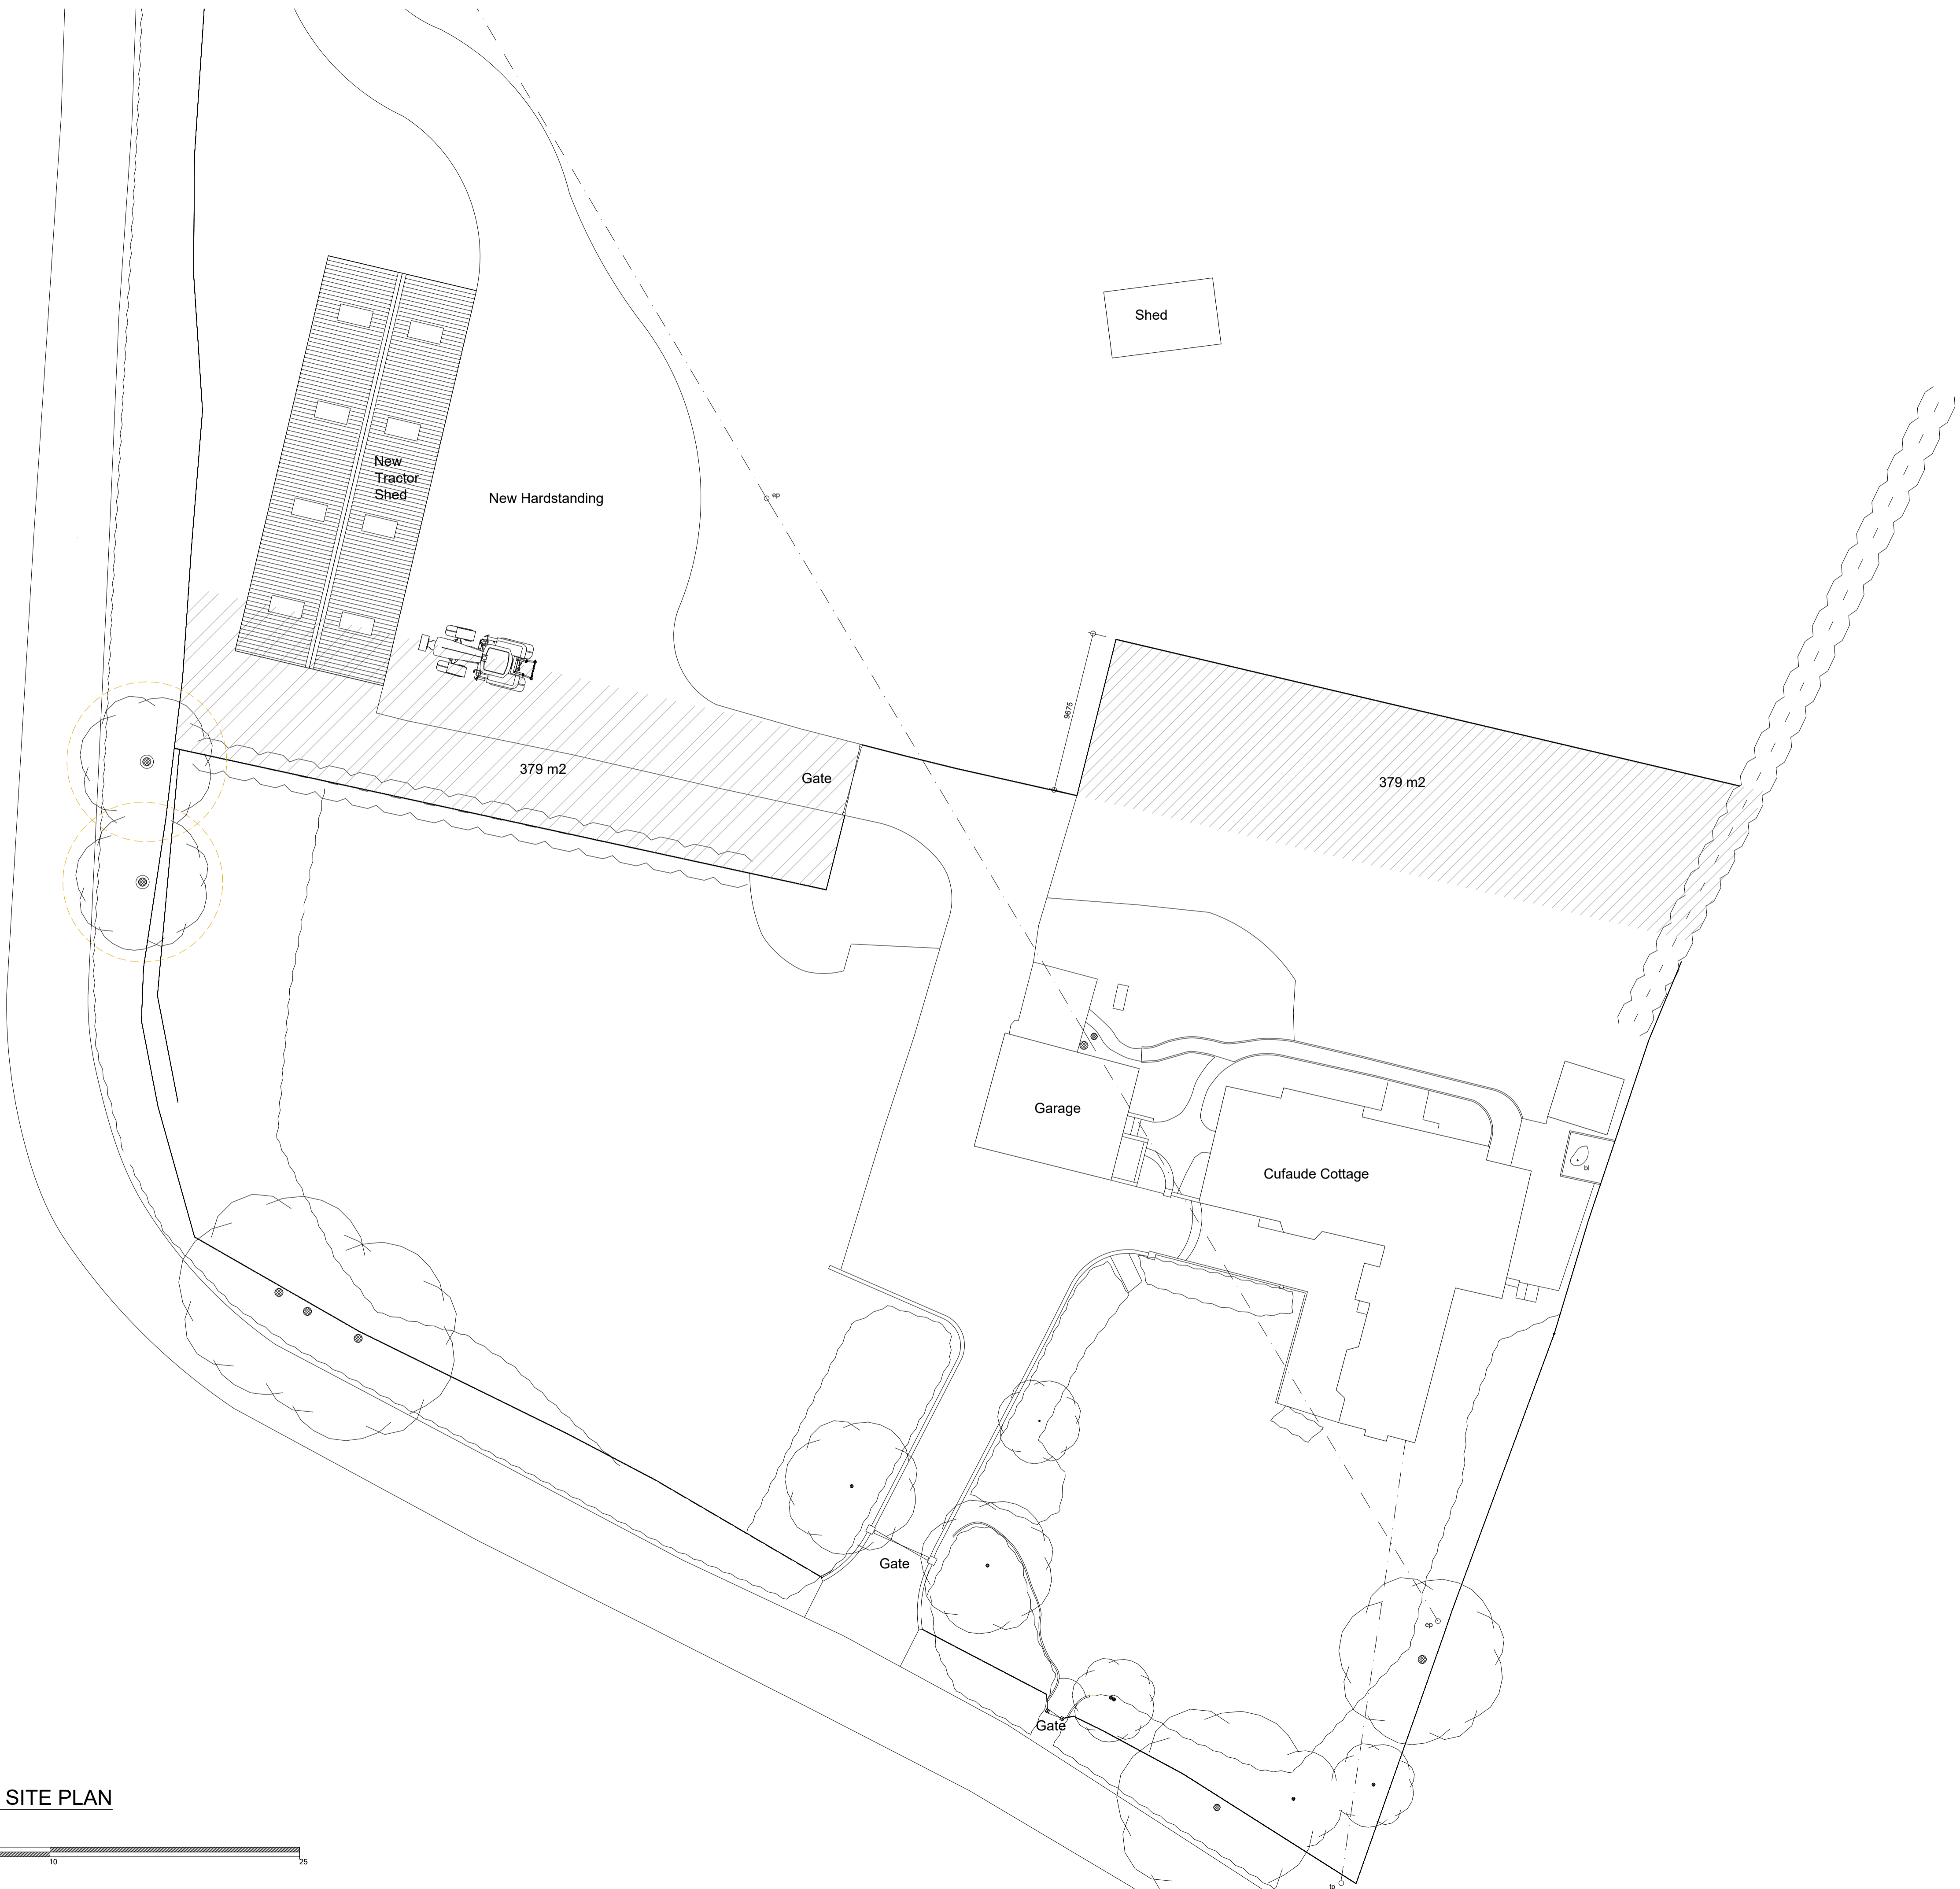

 Domestic to Agricultural curtilage

 Agricultural to domestic curtilage

 Tree root protection area

**01 PROPOSED SITE PLAN**

revision/date note

project  
**Cufaude Cottage  
Bramley**  
title  
**Proposed Site Plan**

scale	status	
<b>1:200 @A1</b>	<b>PLANNING</b>	
job no.	dwg no.	status/revision
<b>952</b>	<b>008</b>	<b>PL00</b>

© Morse Webb Ltd