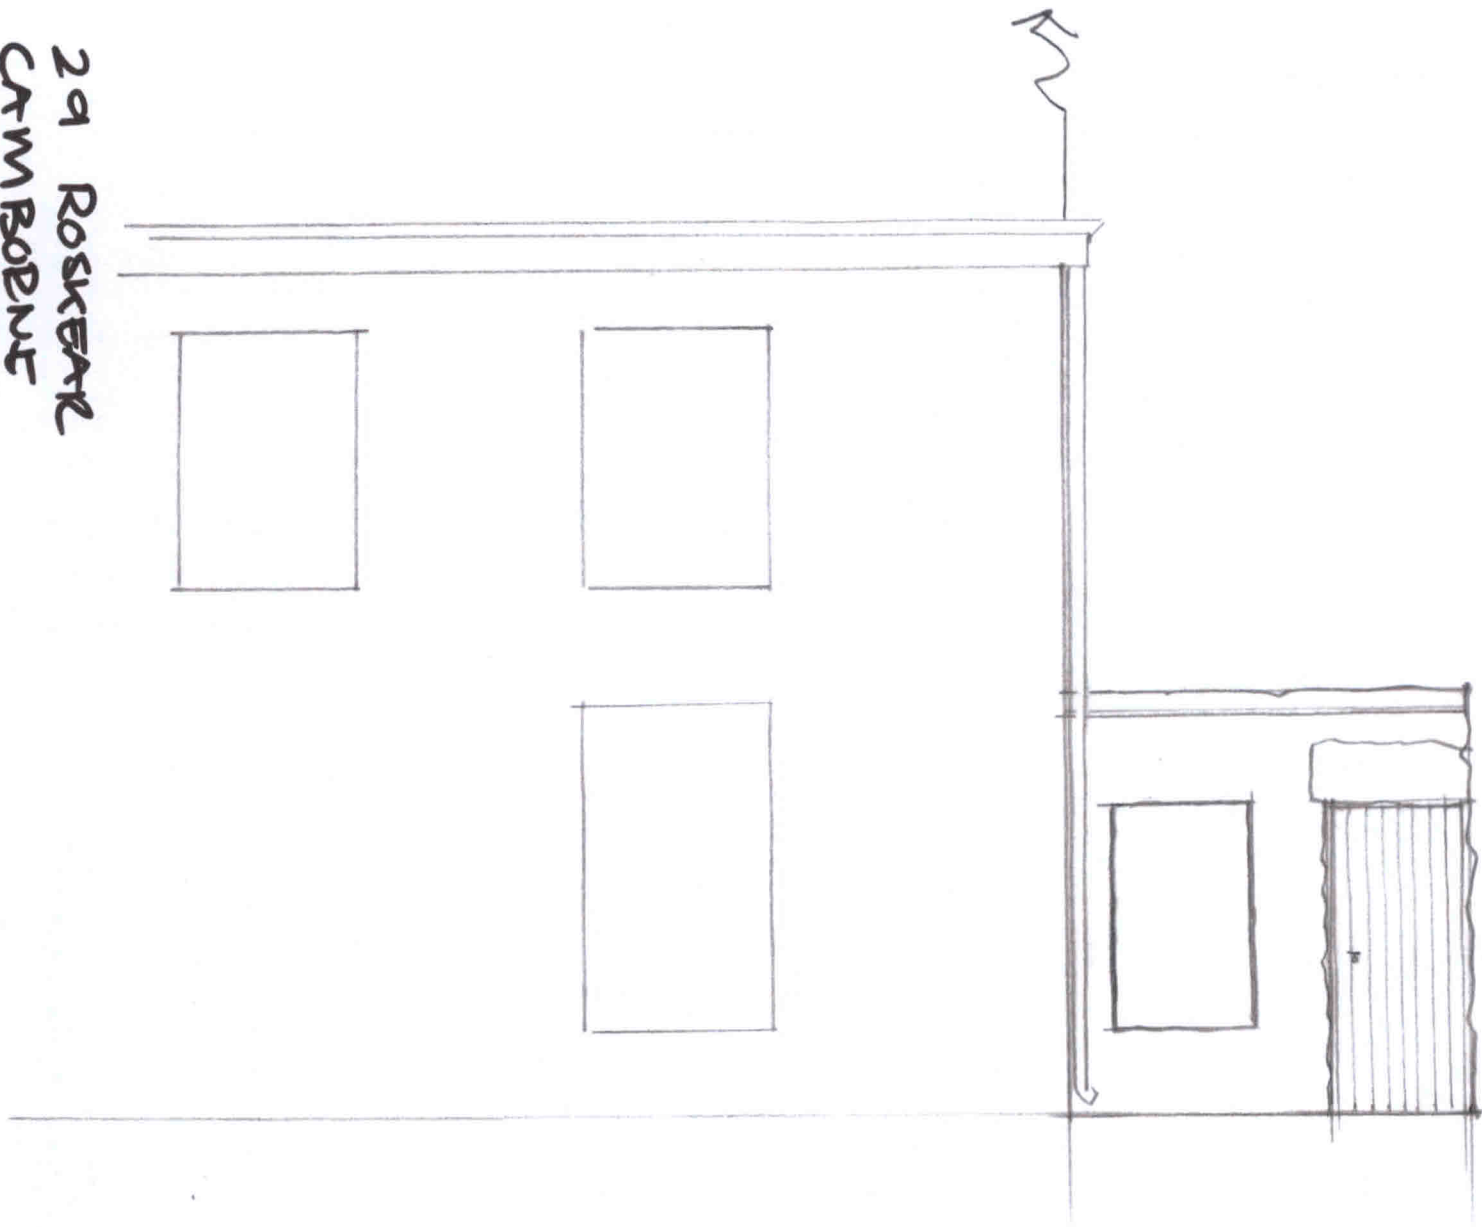

29 ROSKREAR
CATMROBENT
TR14 BDG
PRODUCTION NO. PA24/01463

EXISTING GATE
IS ROTTEN AND
NOT SECURABLE
REPLACEMENT GATE
TO BE LIKE-FOR-
LIKE REPLACEMENT.

FRONT ELEVATION / GATE / SOUTH EAST.

14 MAR 2024

PL 07