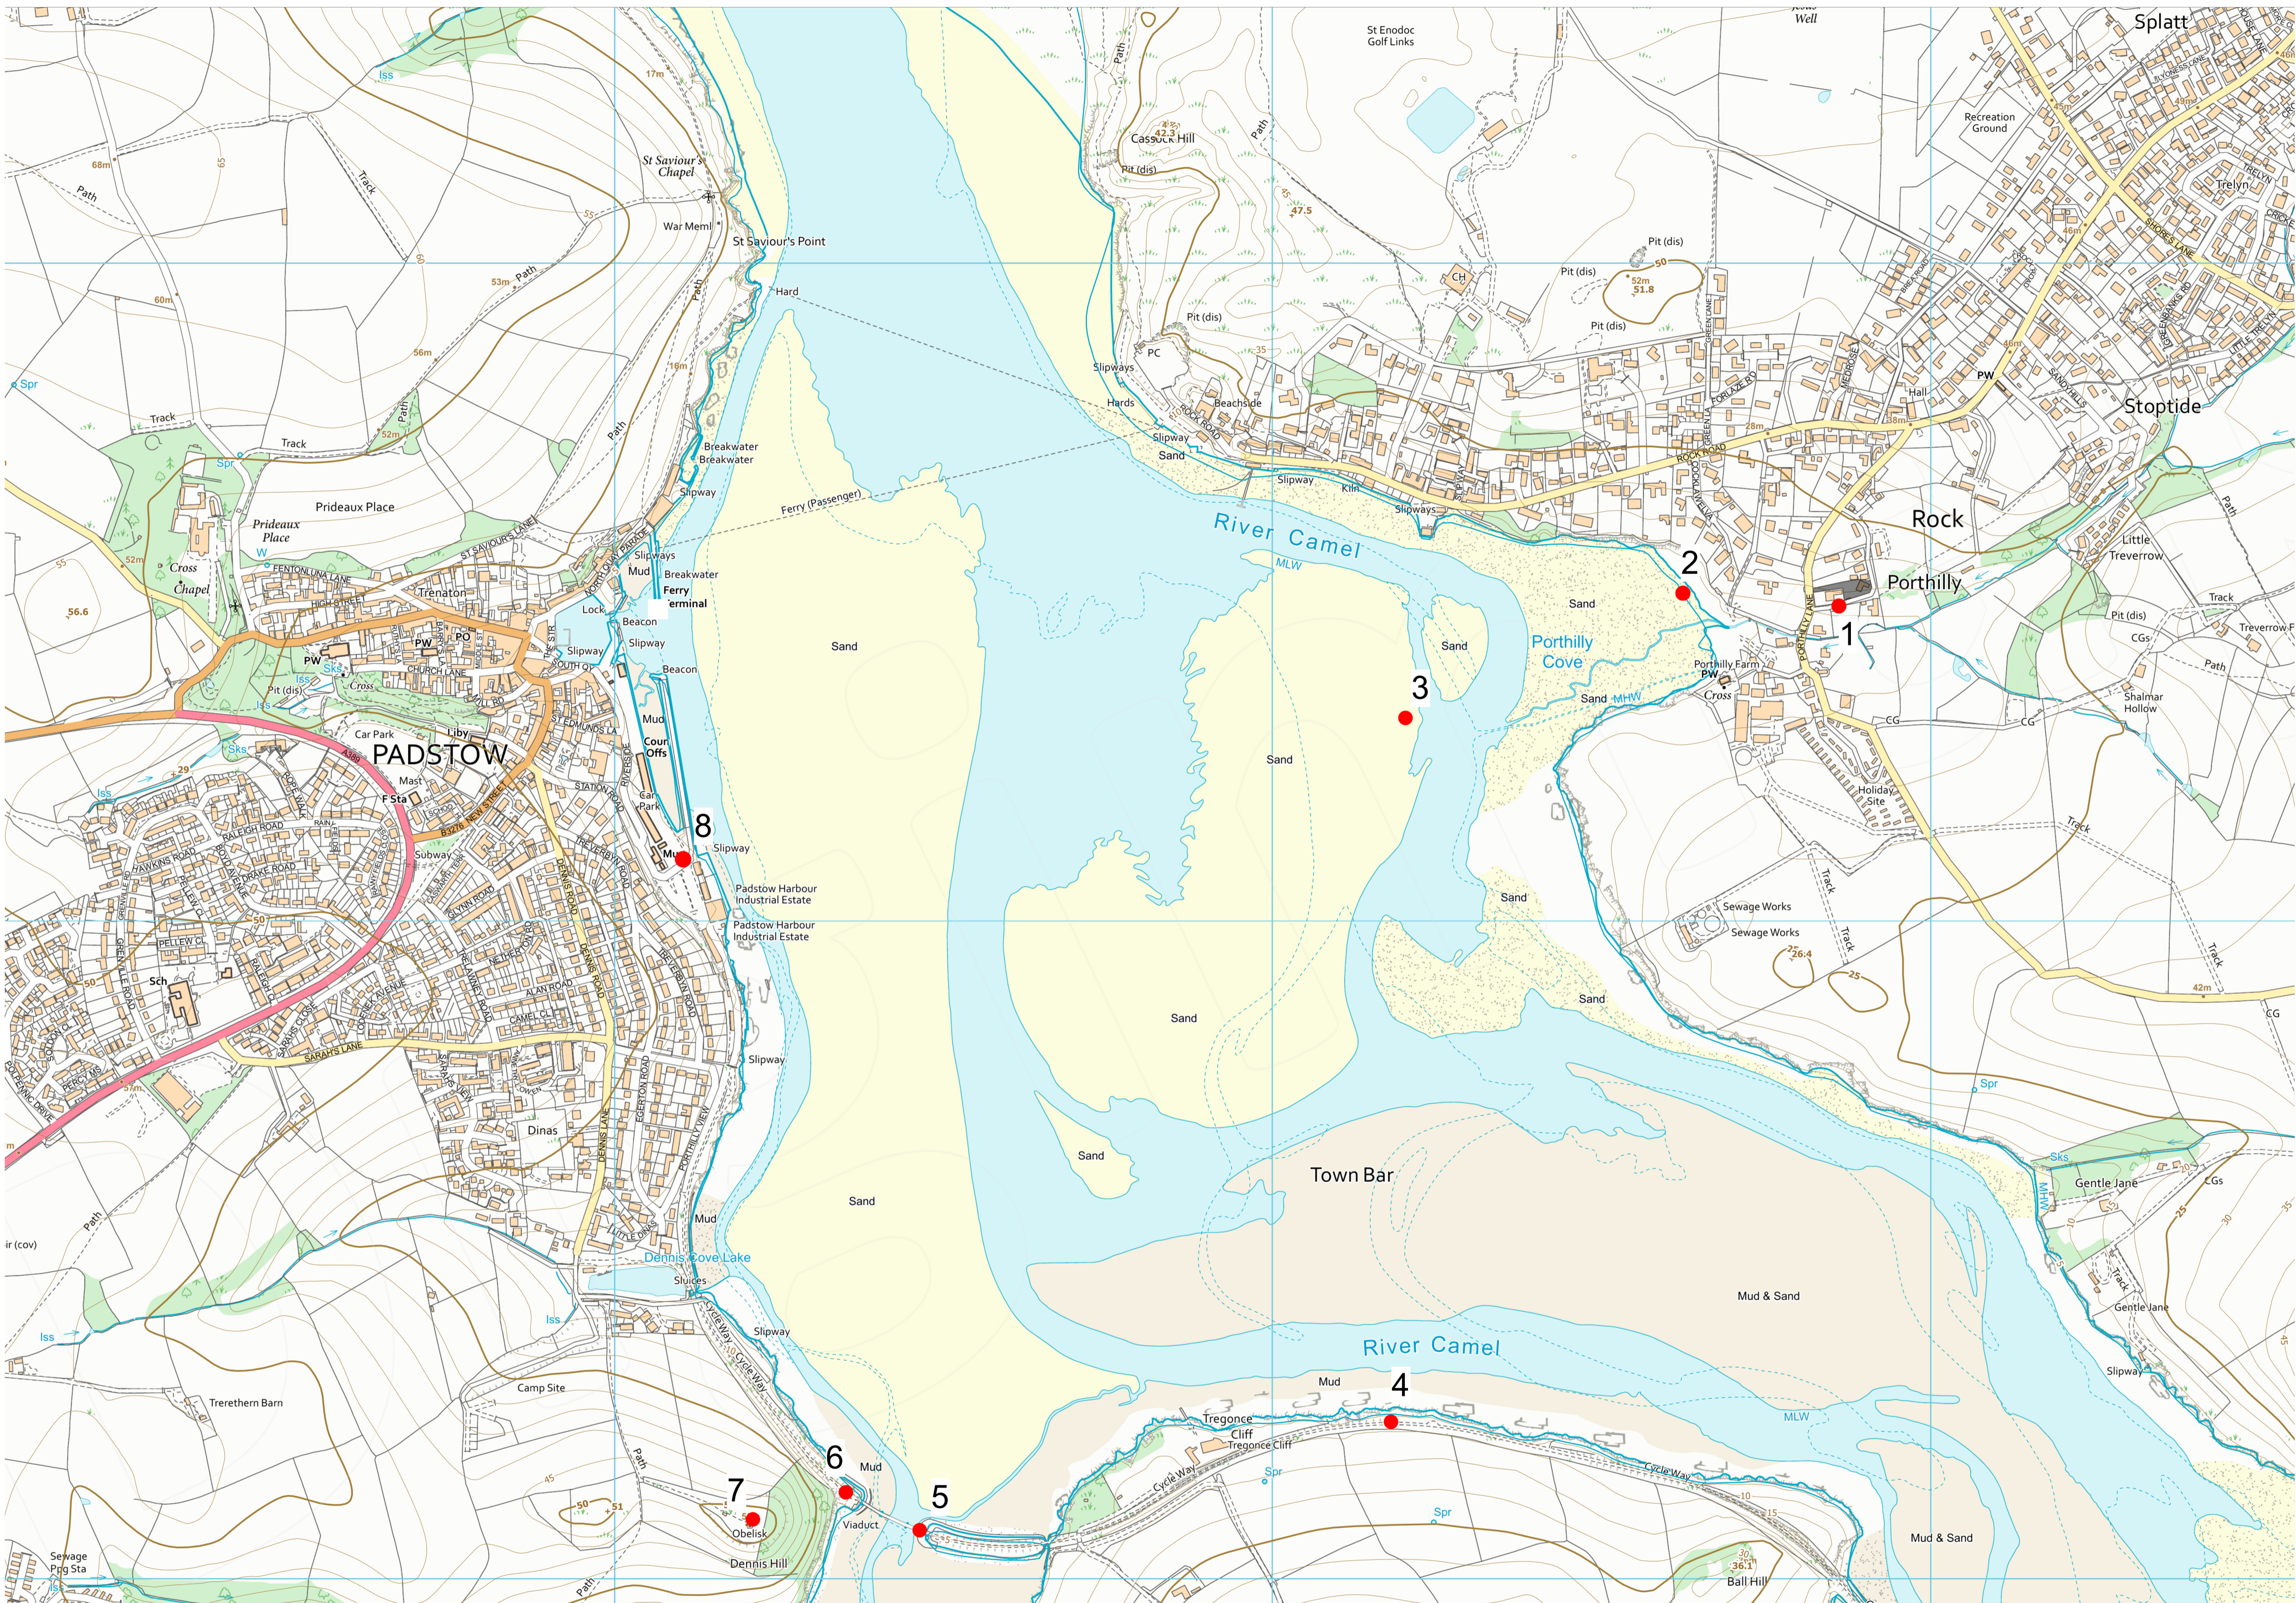

Notes:

1. Copyright of Baustudio Architecture
2. Use figured dimensions only.
3. All dimensions to be checked on site.
4. Drawings based on information supplied to Baustudio Architecture. Baustudio Architecture do not accept responsibility for the accuracy of this information.
5. For information purposes only, not for construction.

Rev	Description	Date

Client
Porthilly view LTD

Project
**Sandy Corner, Porthilly Lane,
Cornwall, PL27 6JX**

Project Number   Drawing Number   Rev
230201   P602   B

Drawing Title
P602 - Distant Site Visuals Map

Drawing Status   INFORMATION
Issue Date   11/03/2024
Drawn By   HC
Checked By   JS
Scale   1:5000