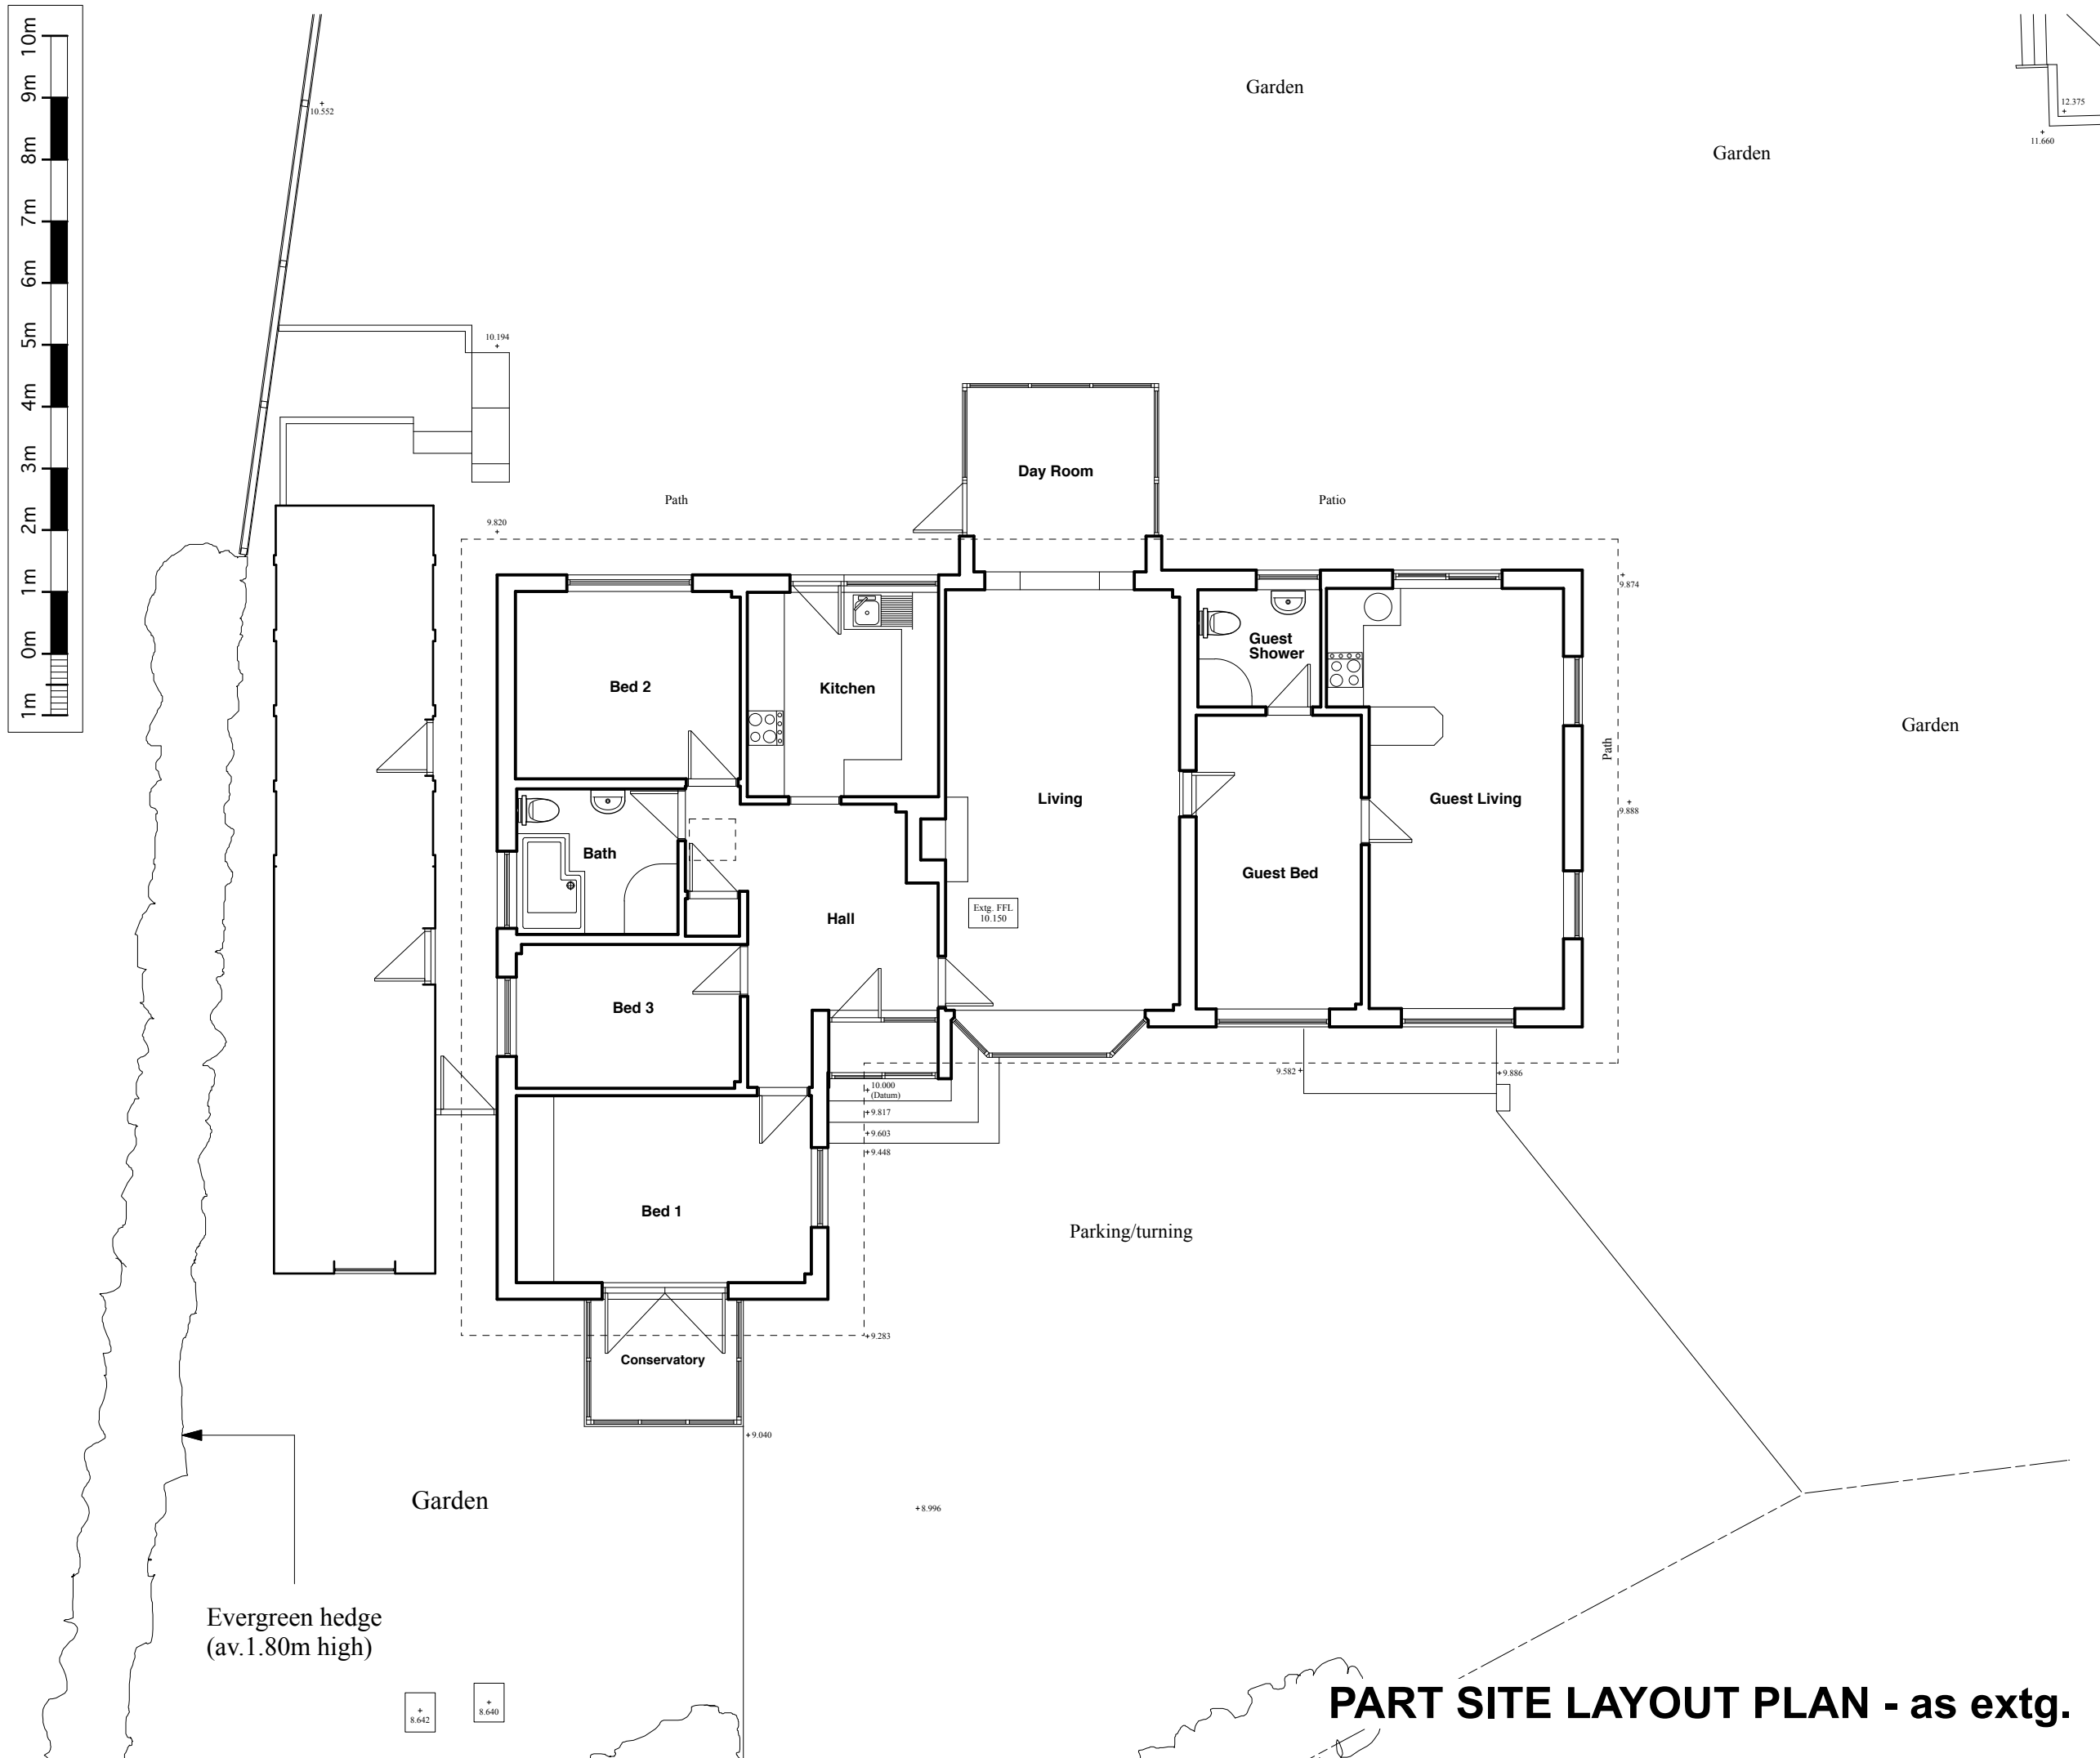

Client: Mr. & Mrs.M.Tackley

Project: Proposed Alterations
 Chy-an-Mor
 Parc Morrep
 PRAA SANDS

Drawing Title: Part Site Layout Plan
 - as extg.

Scale: 1 : 100 @ A3

Date: February 2024

Drawn: G.N.Bennett

Drg. No. **SV/2/1136**

© Graham Bennett Architecture & Design 2024. All rights reserved.

PART SITE LAYOUT PLAN - as extg.