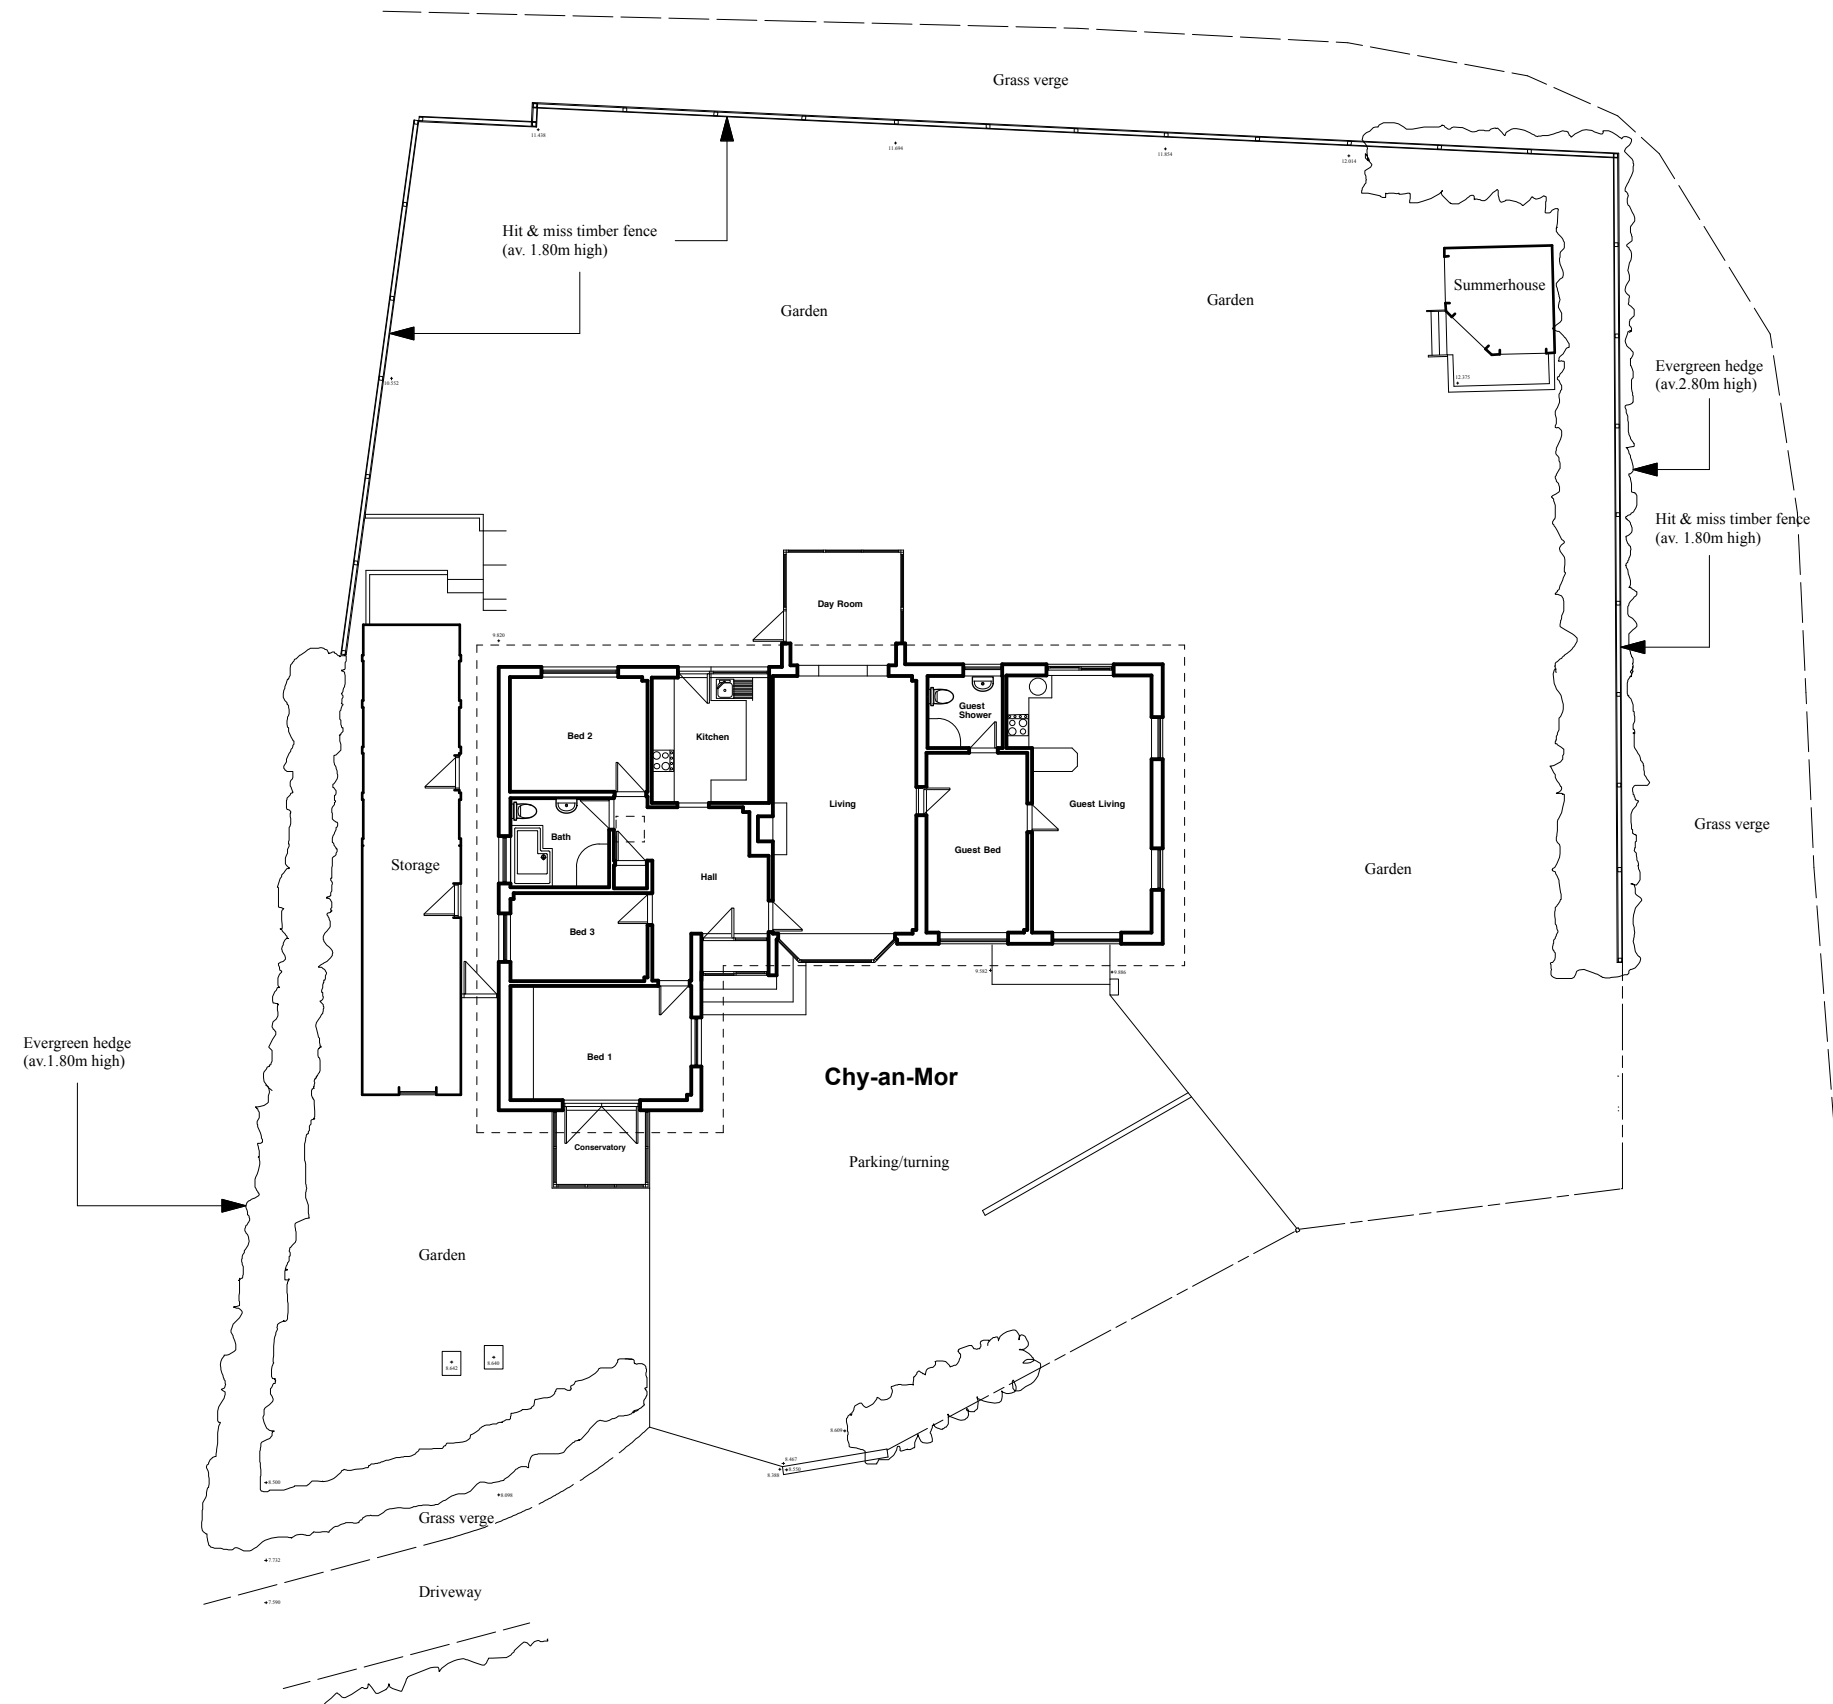

Client: Mr. & Mrs.M.Tackley

Project: Proposed Alterations
Chy-an-Mor
Parc Morrep
PRAA SANDS

Drawing Title: Site Layout Plan
- as extg.

Scale: 1 : 200 @ A3

Date: February 2024

Drawn: G.N.Bennett

Drg. No. SV/1/1136

© Graham Bennett Architecture & Design 2024.
All rights reserved.

SITE LAYOUT PLAN - as extg.