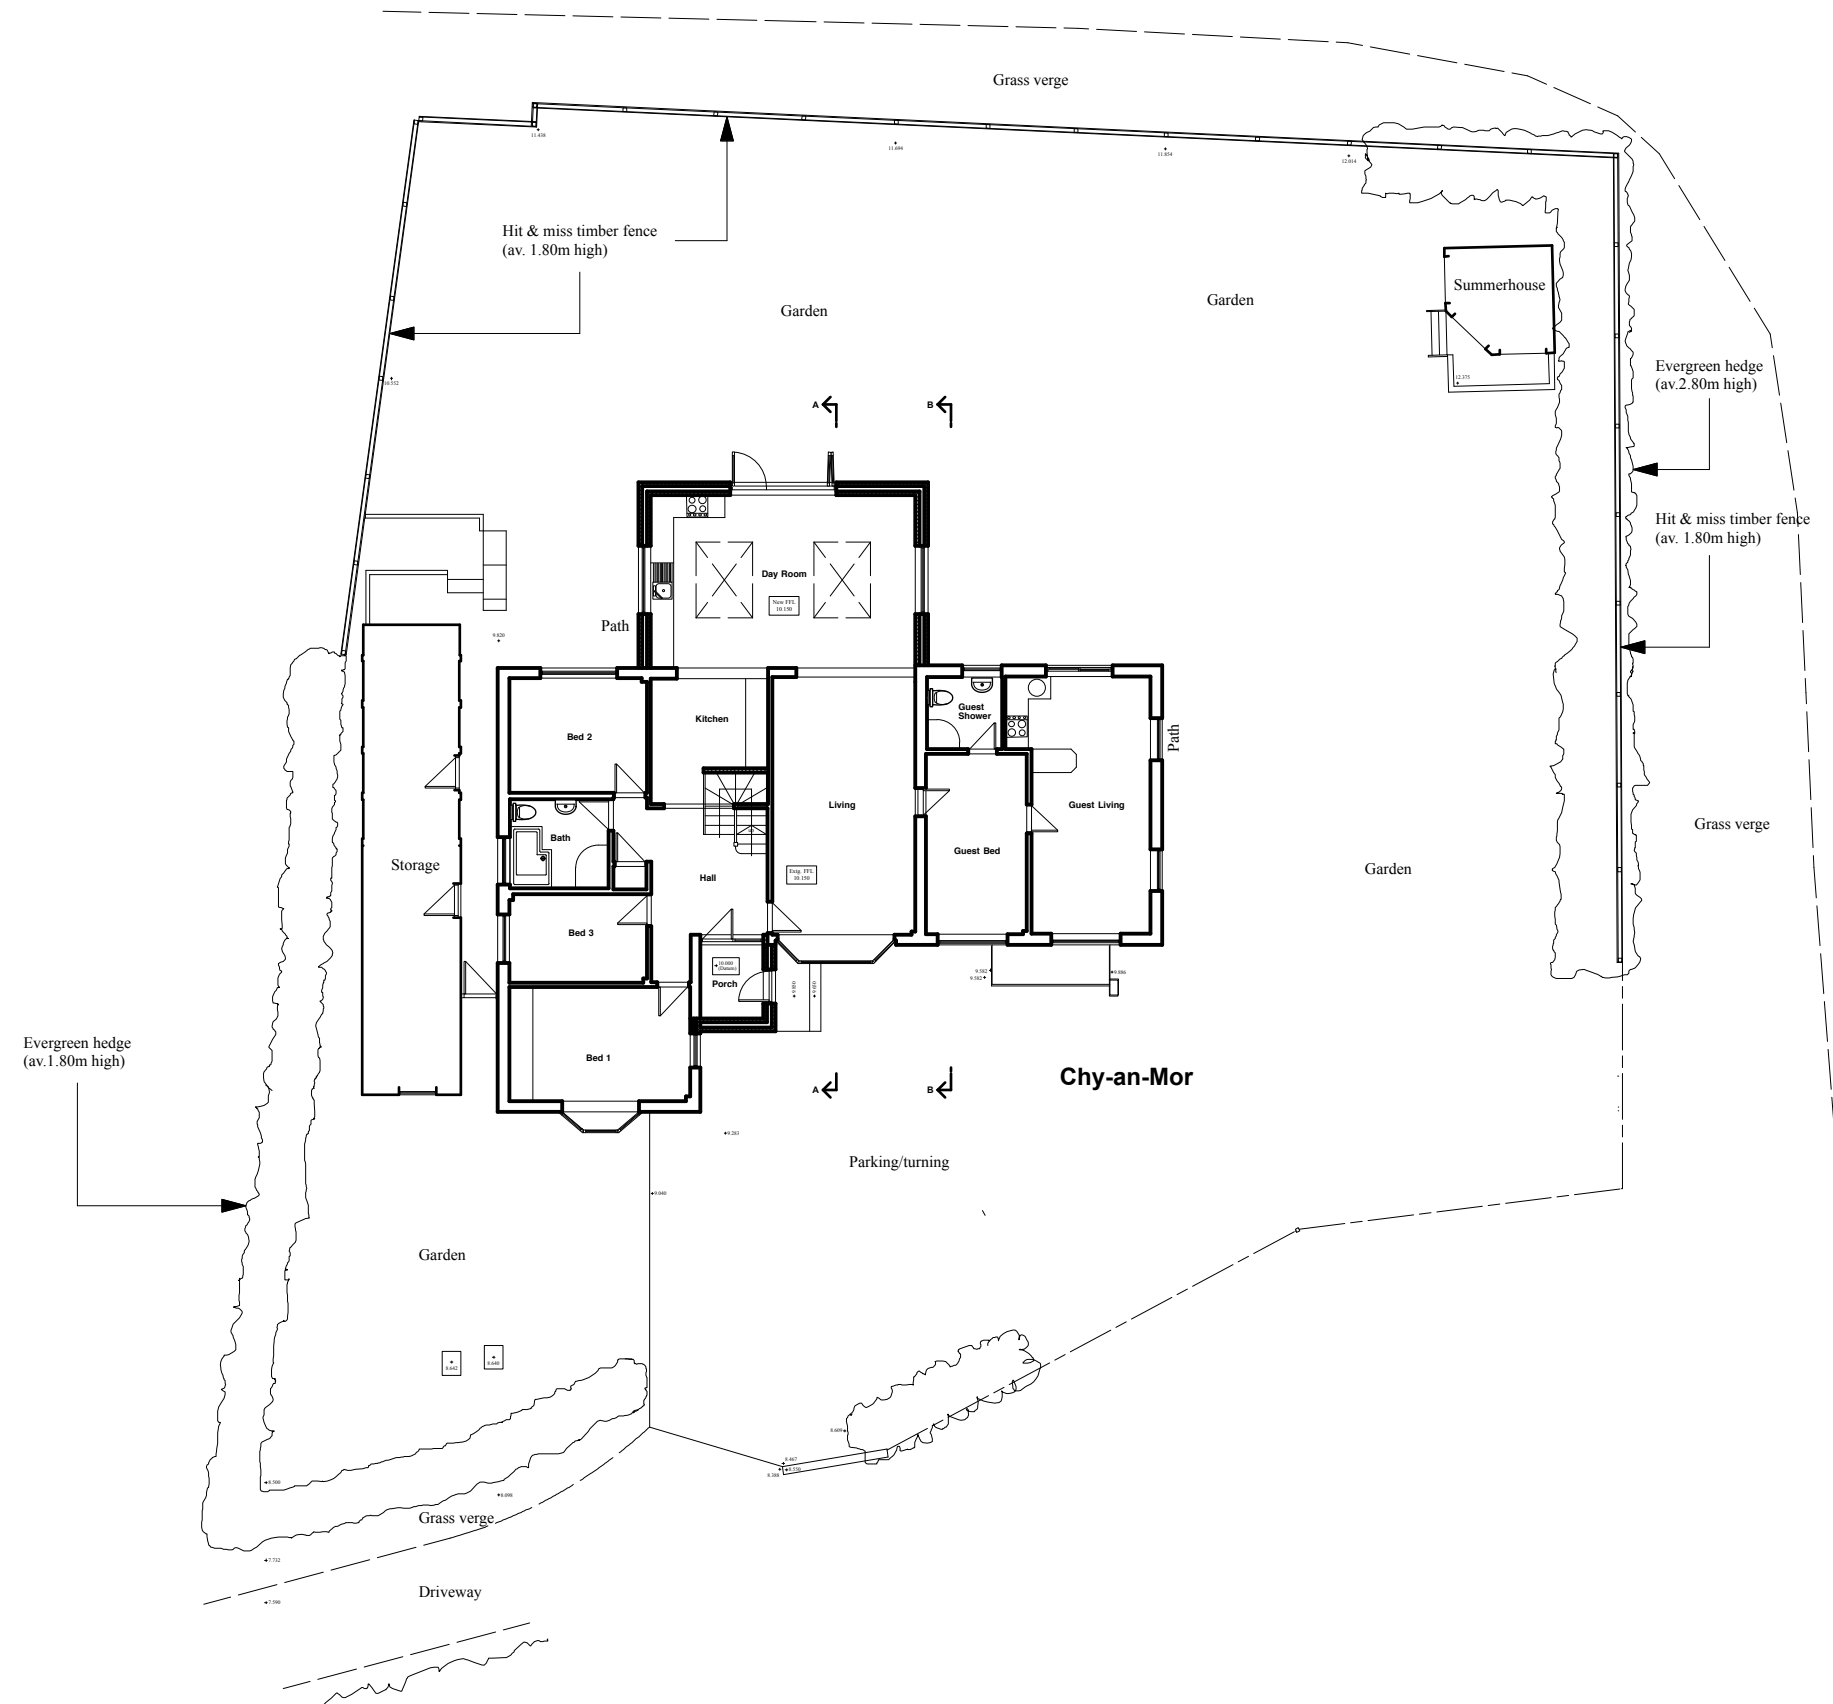

Client: Mr. & Mrs. M. Tackley

Project: Proposed Alterations
Chy-an-Mor
Parc Morrep
PRAA SANDS

Drawing Title: Site Layout Plan
- as proposed

Scale: 1 : 200 @ A3

Date: February 2024

Drawn: G.N. Bennett

Drg. No. P/1/1136

© Graham Bennett Architecture & Design 2024.
All rights reserved.

SITE LAYOUT PLAN - as proposed