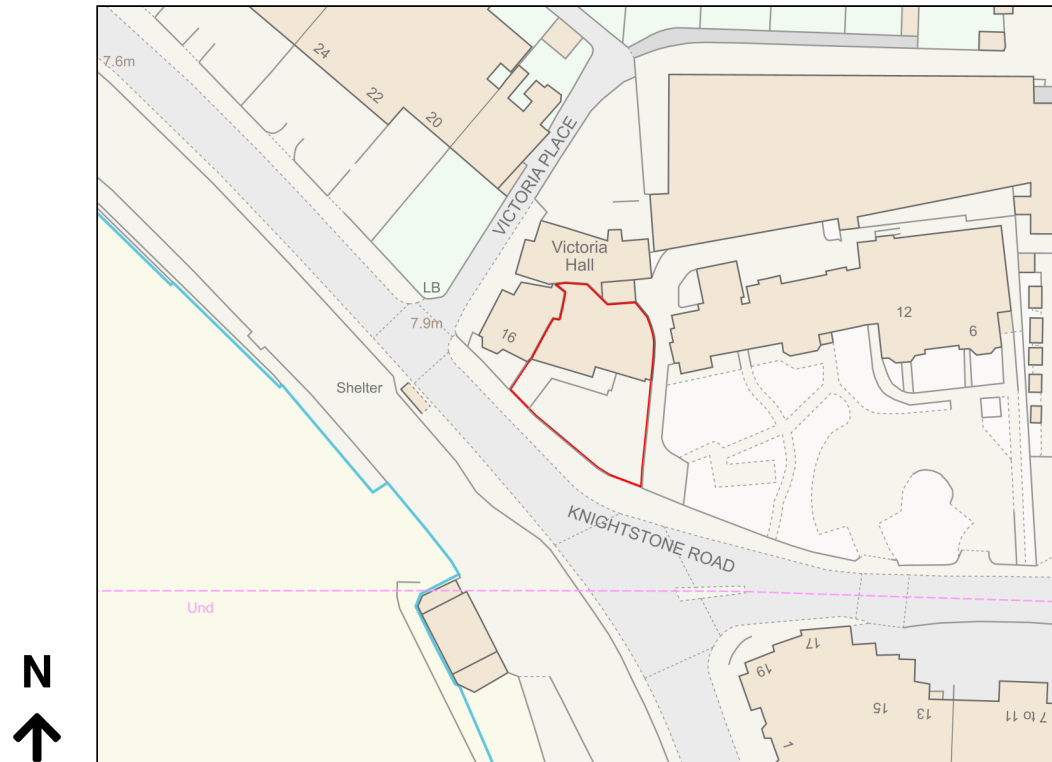

# Location Plan

Site Address: Old Thatched Cottage Restaurant, 14, Knightstone Road, Weston-super-mare, BS23 2AN

Date Produced: 29-Feb-2024

Scale: 1:1250 @A4

Planning Portal Reference: PP-12847780v1