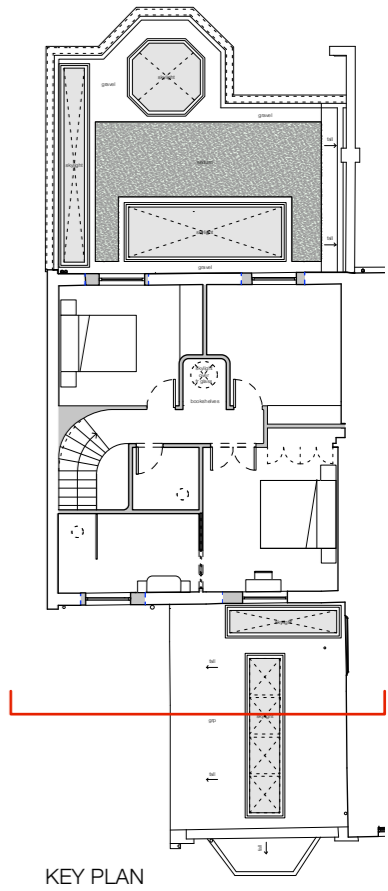

STUDIO MCLEOD

The Studio
320 Kilburn Lane
London W9 3EF
+44 (0)20 8968 5232
info@studiomcleod.com

notes
revisions:

54 DULWICH VILLAGE LONDON, SE21 7AJ	
CONDITION NO.5 DETAIL DRAWINGS	
drawing no. 233-CON-109	rev.
scale 1:10@A3	
date 11 MAR 2024	
status PLANNING