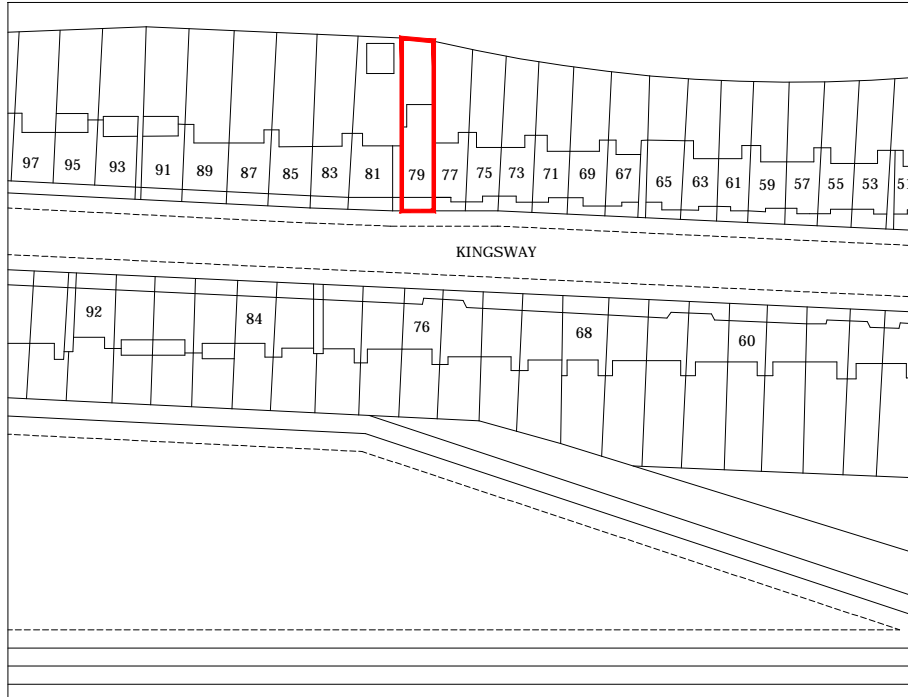

Site Plan
Proposed Loft Conversion

SCALE 1:500@A3

Project : Proposed Loft Conversion
Address : 79 KINGSWAY
ENFIELD
EN3 4HT

Drawing no : 79_KW_PD_10
Issue :
Date : 04/03/24

A	04.03.24	DA ISSUE	BL
ISSUE DATE		AMENDMENT	BY

ADDRESS:
 79 KINGSWAY
 ENFIELD
 EN3 4HT

SCALE:
 1:1250@A4