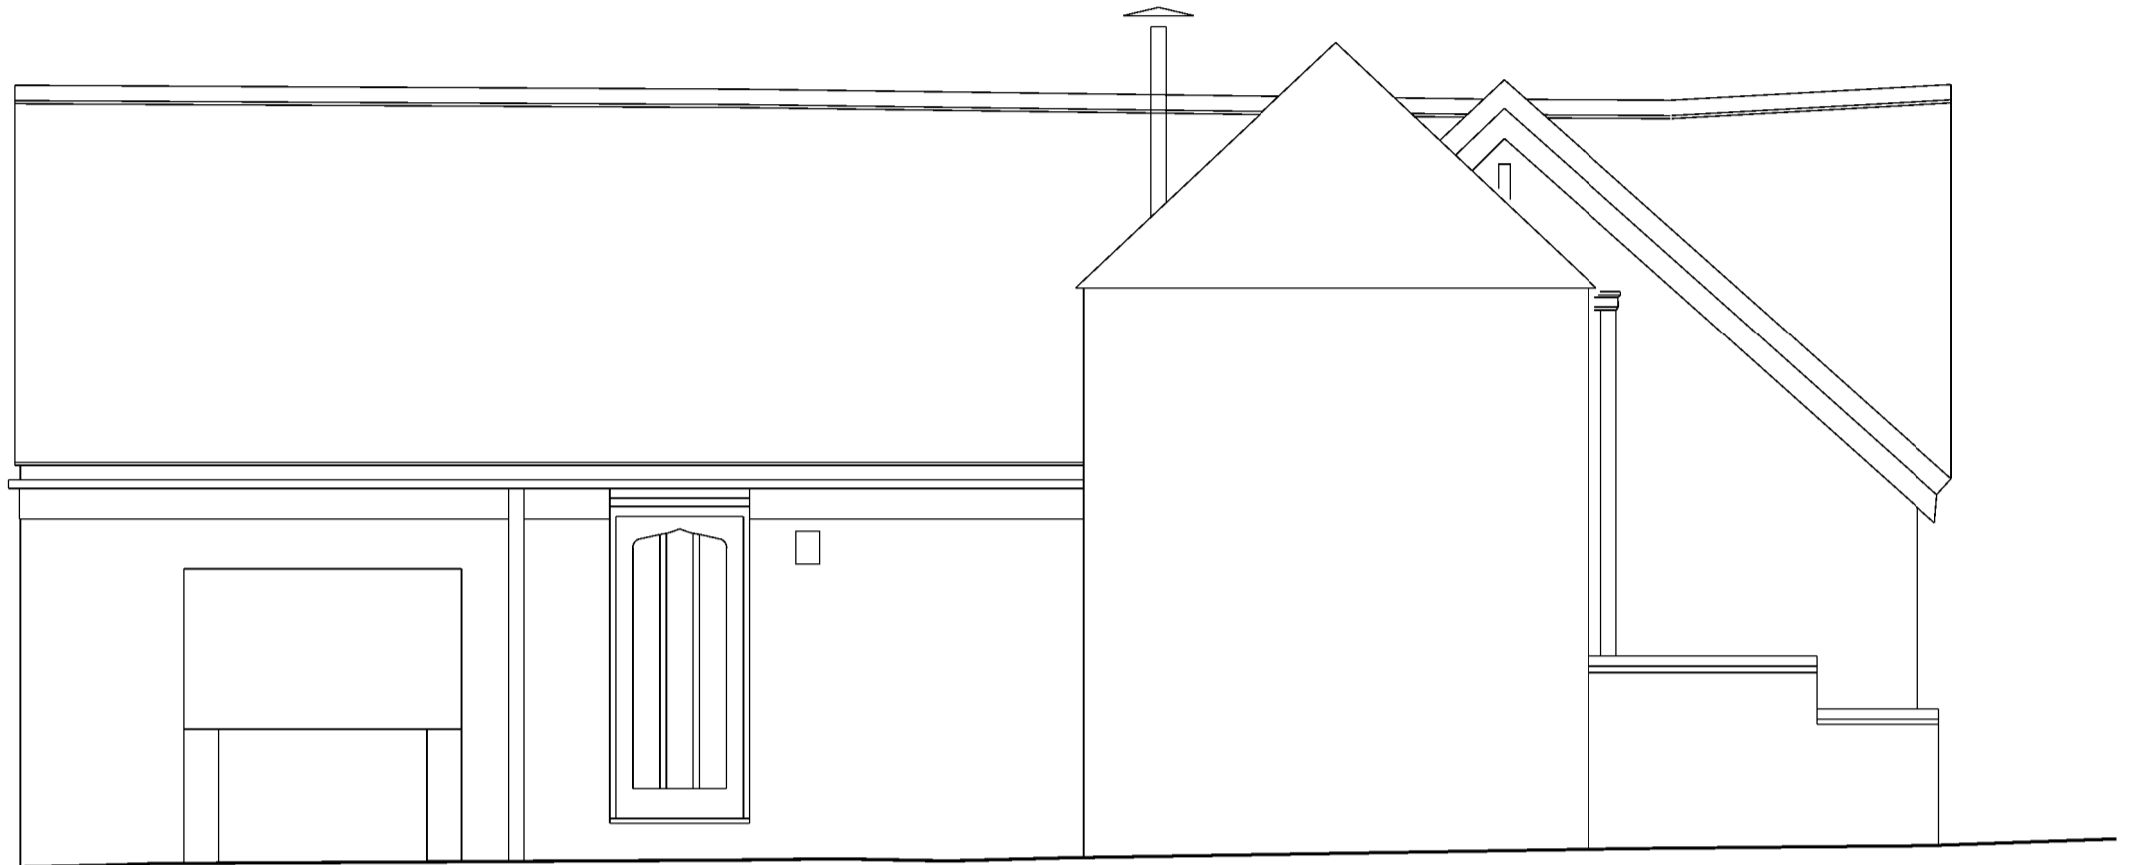

WEST ELEVATION

SOUTH ELEVATION

NORTH ELEVATION

EAST ELEVATION

Plan

PLANNING
EXISTING

client Medwell Hyde Ltd.	
project Kites Nest Farm Kites Nest Lane, Beausale, Warwick CV35 7PB	
drawing title Proposed Alterations to Existing Outbuilding Plans & Elevations as Existing	
scale 1:50 @ A1 1:100 @ A3	date june 2020
project 2065	drawing number 06