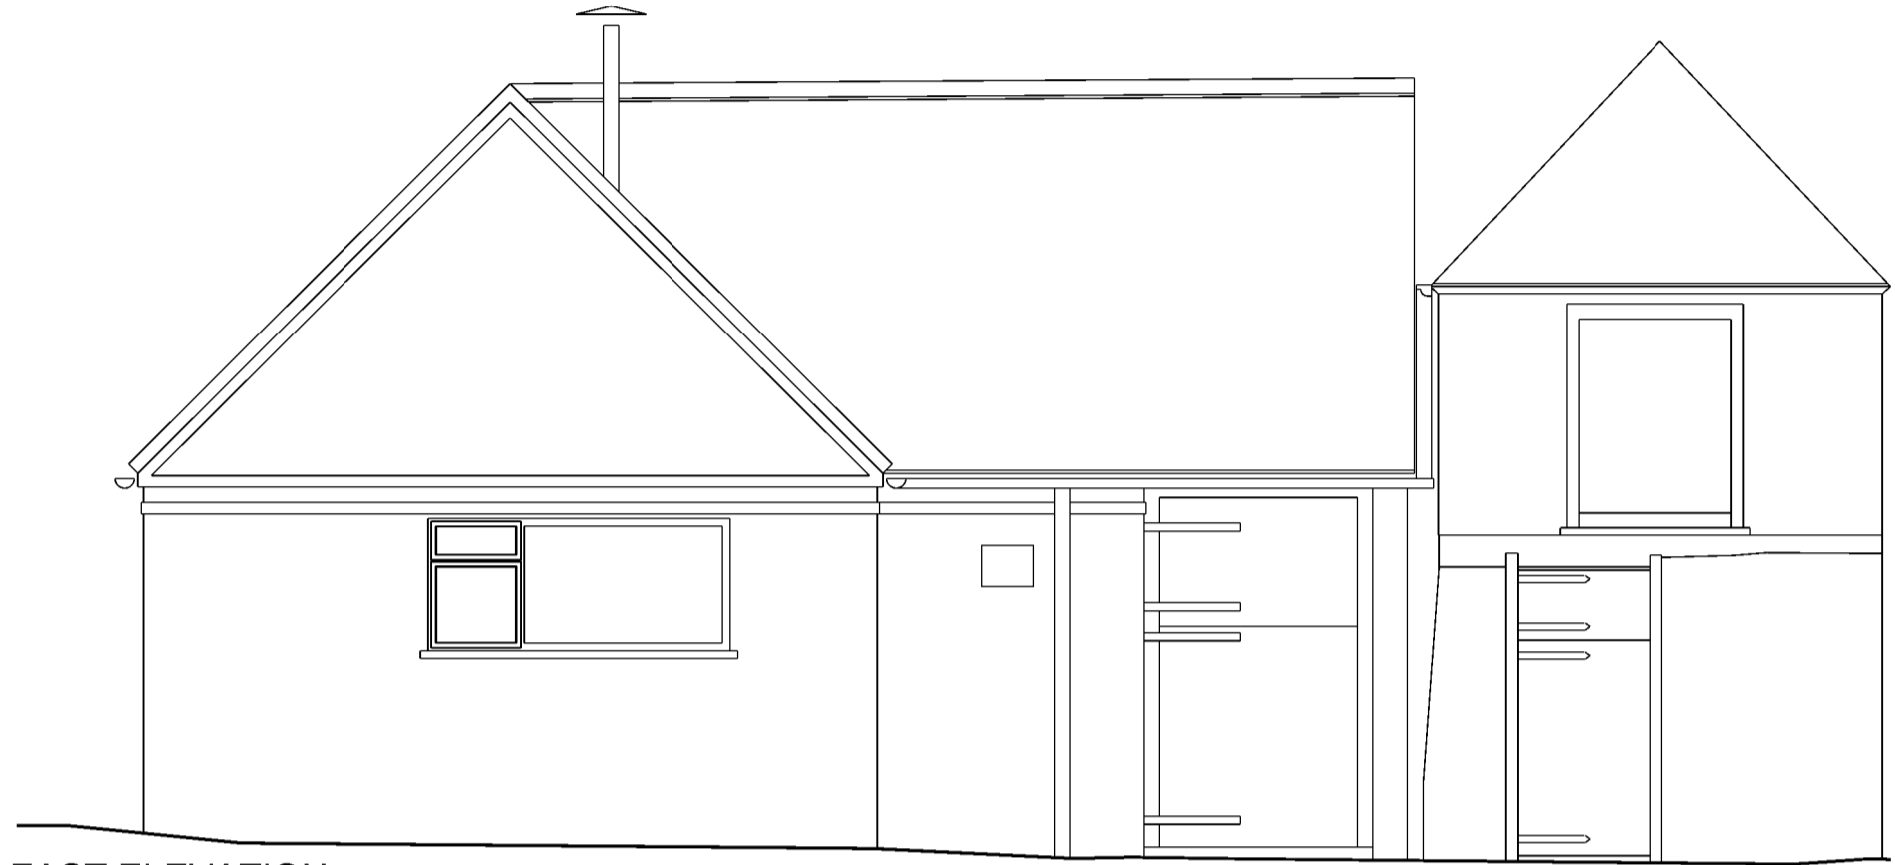

WEST ELEVATION

SOUTH ELEVATION

NORTH ELEVATION

EAST ELEVATION

Plan

PLANNING
EXISTING

client Medwell Hyde Ltd.	
project Kites Nest Farm Kites Nest Lane, Beausale, Warwick CV35 7PB	
drawing title Proposed Alterations to Existing Outbuilding Plans & Elevations as Existing	
scale 1:50 @ A1 1:100 @ A3	date june 2020
project 2065	drawing number 06