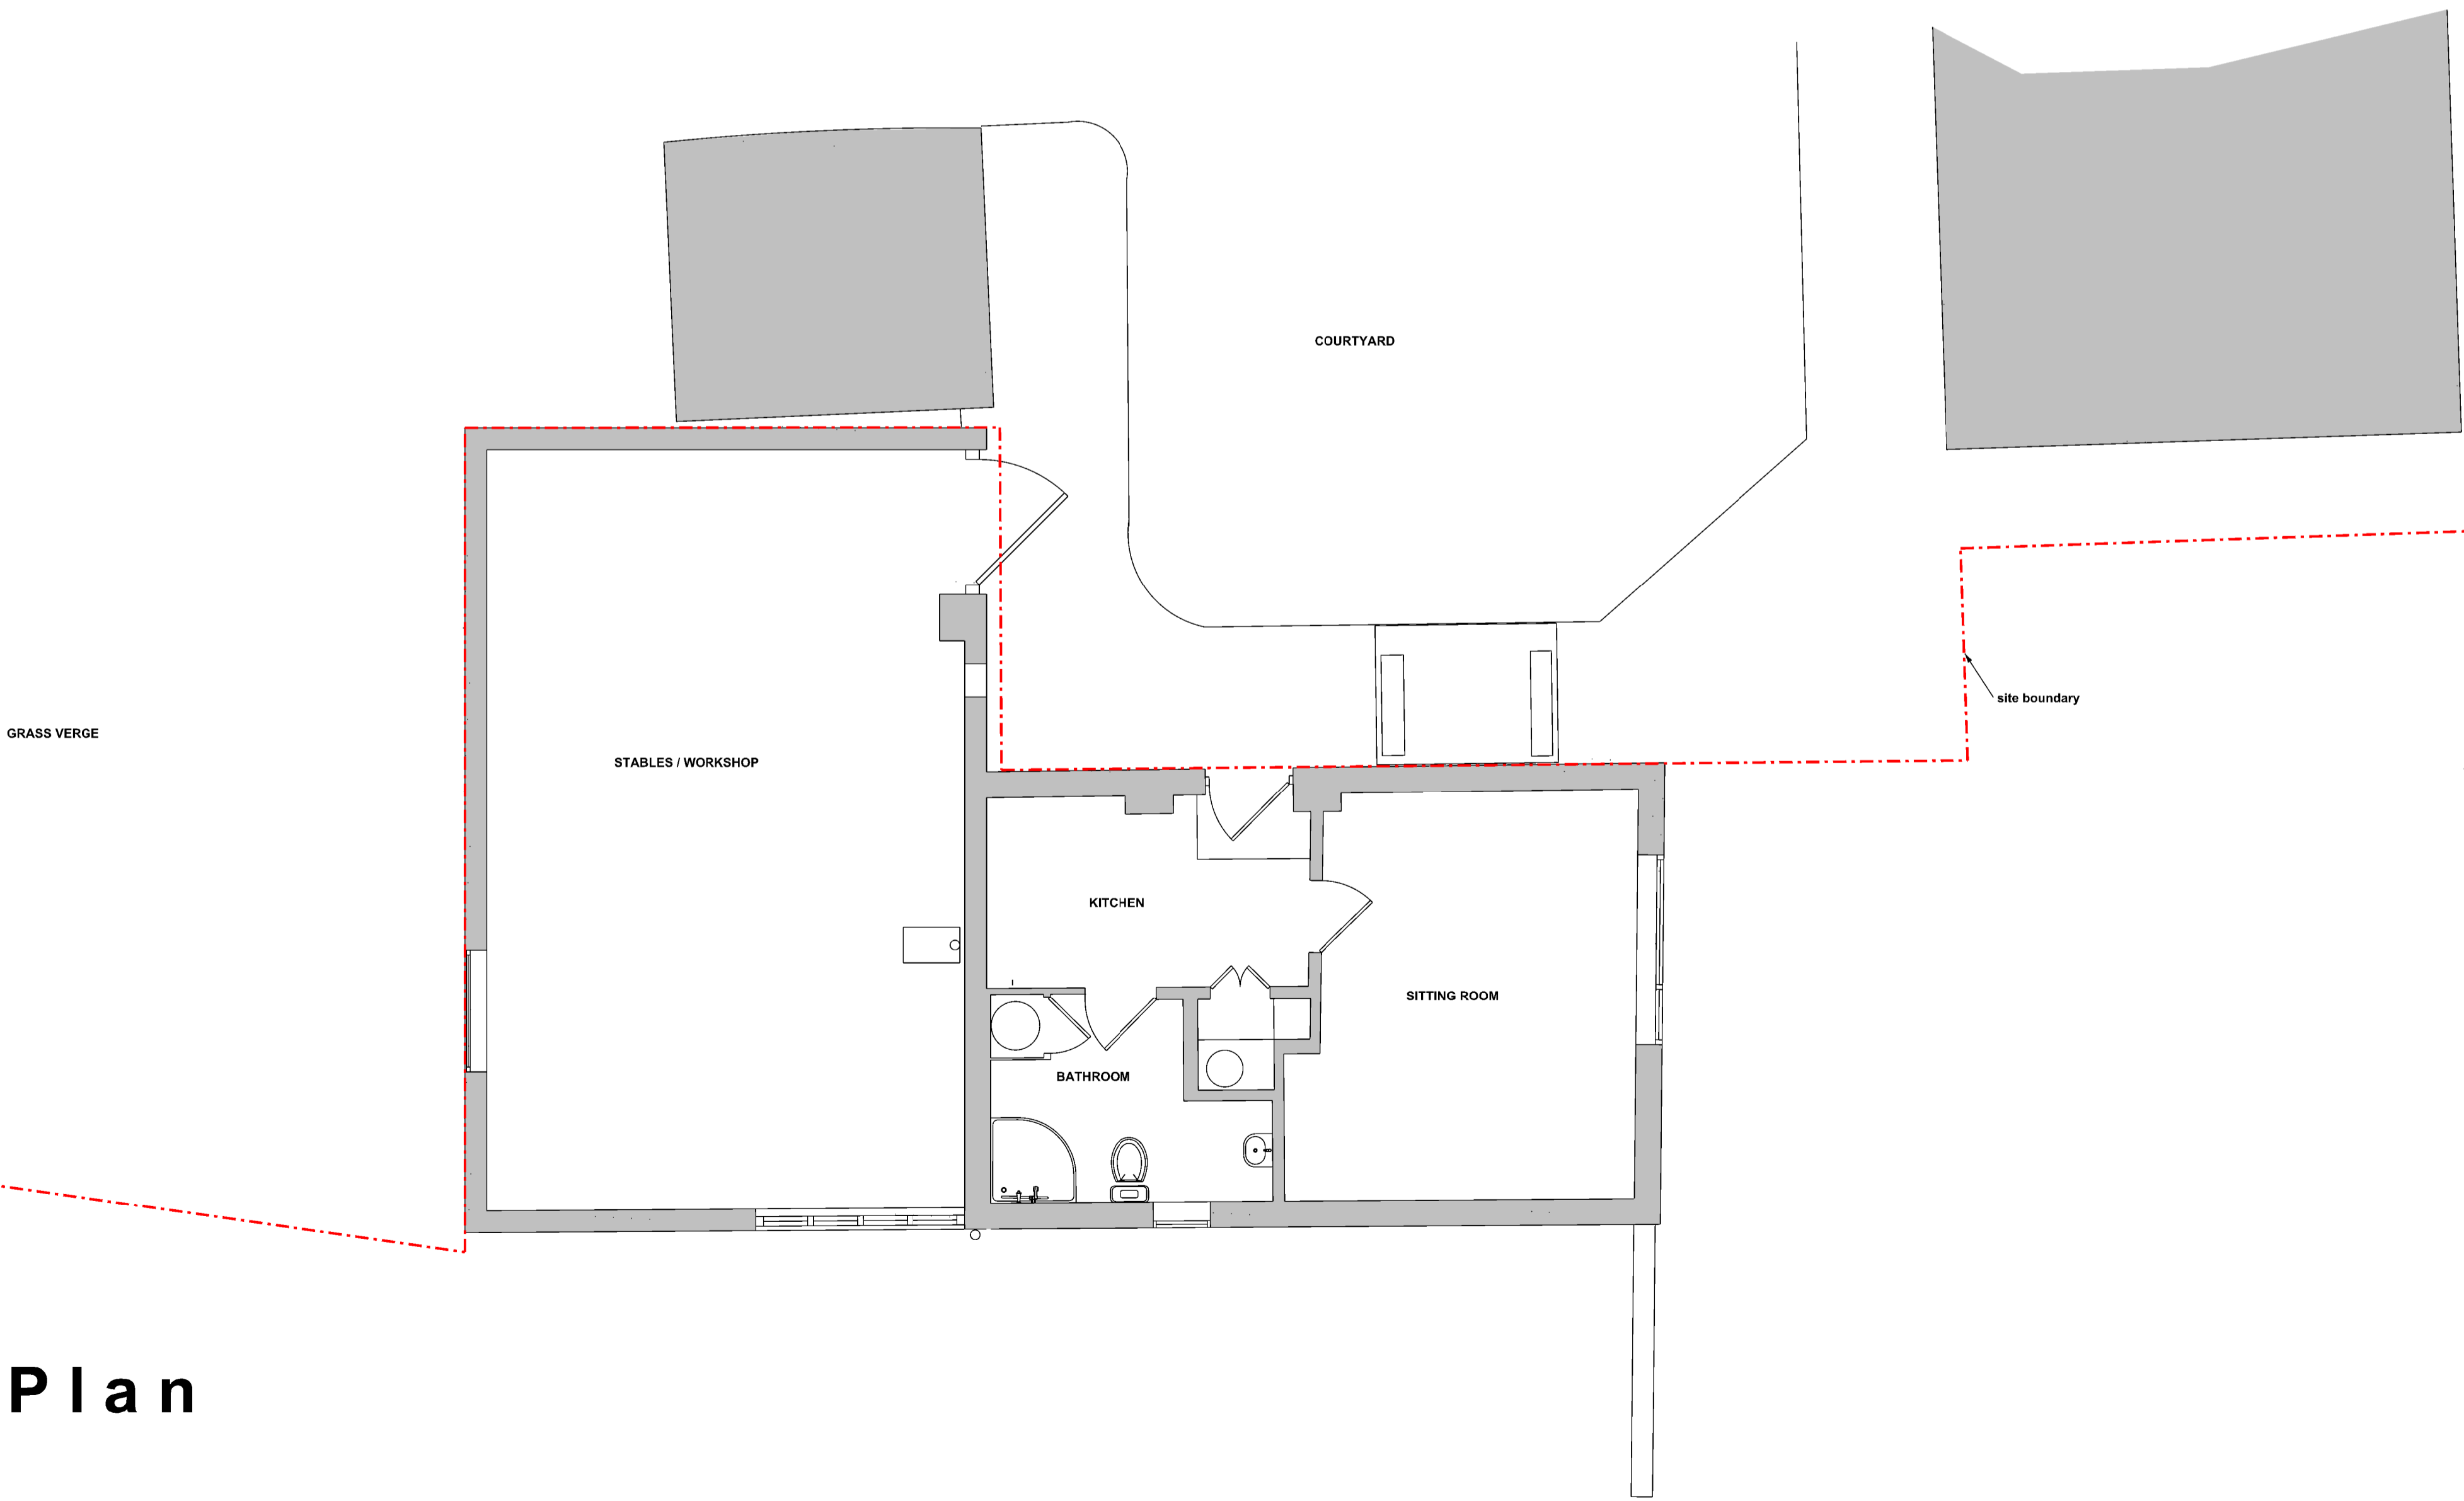

WEST ELEVATION

SOUTH ELEVATION

NORTH ELEVATION

EAST ELEVATION

Plan

PLANNING
EXISTING

client Medwell Hyde Ltd.	
project Kites Nest Farm Kites Nest Lane, Beausale, Warwick CV35 7PB	
drawing title Proposed Alterations to Existing Outbuilding Plans & Elevations as Existing	
scale 1:50 @ A1 1:100 @ A3	date june 2020
project 2065	drawing number 06