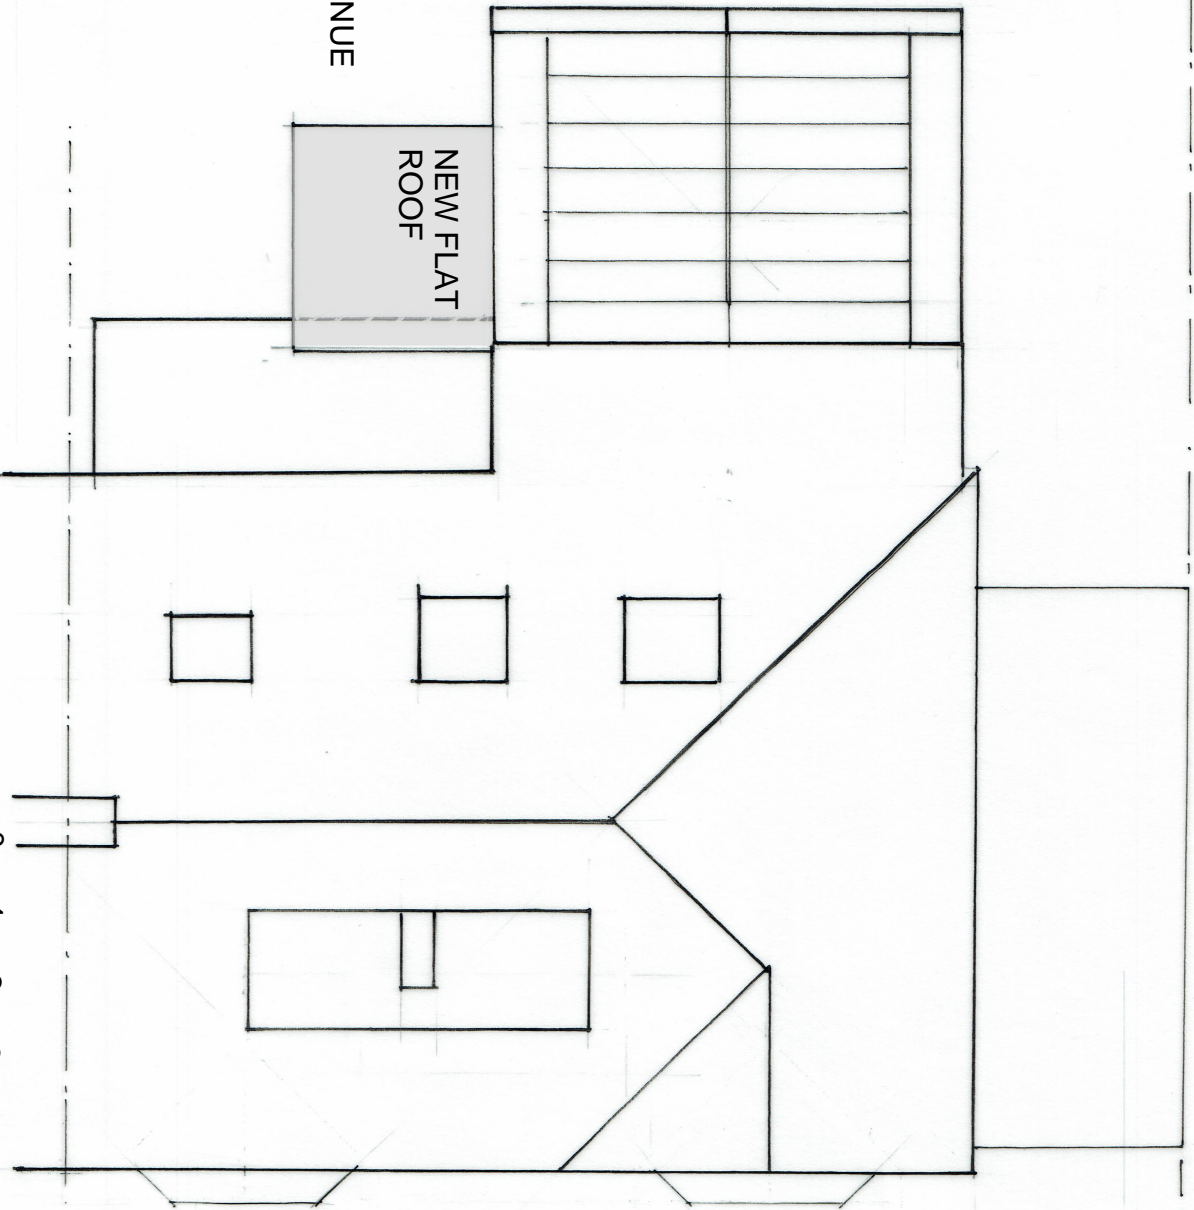

11 NORTHUMBERLAND AVENUE  
BARNET  
EN5 1EF

ROOF PLAN AS PROPOSED

SCALE 1-100

DRAWING NO-08

0 1 2 3 4 5 6 7 8 9 10  
1-100 SCALE