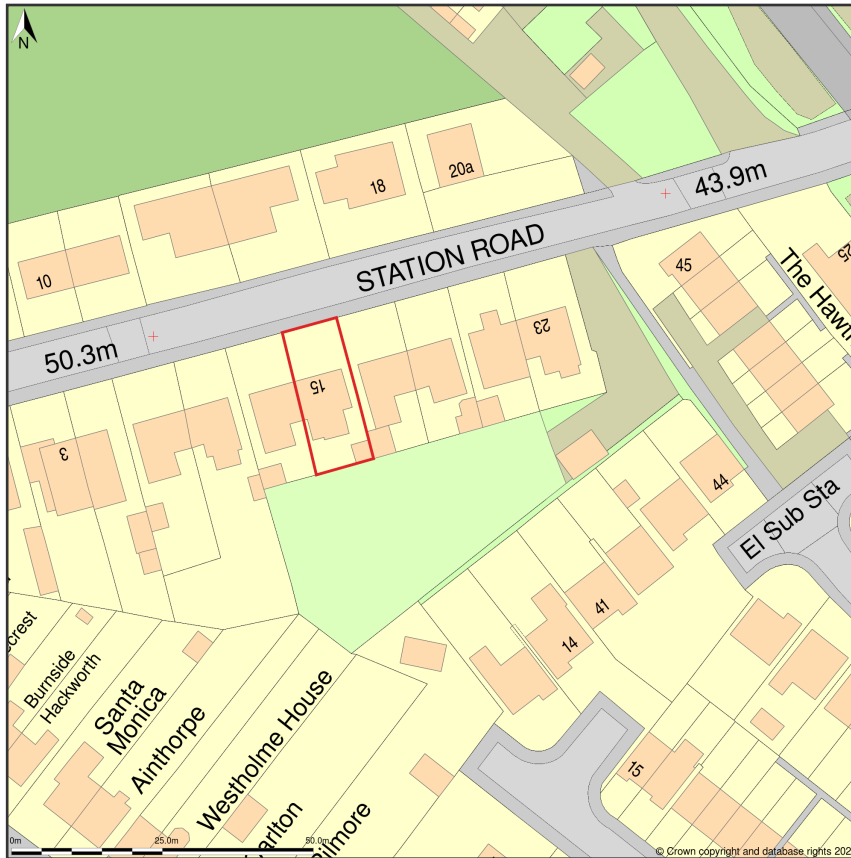

15, Station Road, Blackhall Rocks, Durham, TS27 4AR

Location Plan shows area bounded by: 446746.02, 538655.41 446887.44, 538796.83 (at a scale of 1:1250), OSGridRef: NZ46813872. The representation of a road, track or path is no evidence of a right of way. The representation of features as lines is no evidence of a property boundary.

Produced on 29th Aug 2023 from the Ordnance Survey National Geographic Database and incorporating surveyed revision available at this date. Reproduction in whole or part is prohibited without the prior permission of Ordnance Survey. © Crown copyright 2023. Supplied by www.buyaplan.co.uk a licensed Ordnance Survey partner (100053143). Unique plan reference: #00843835-BD736D.