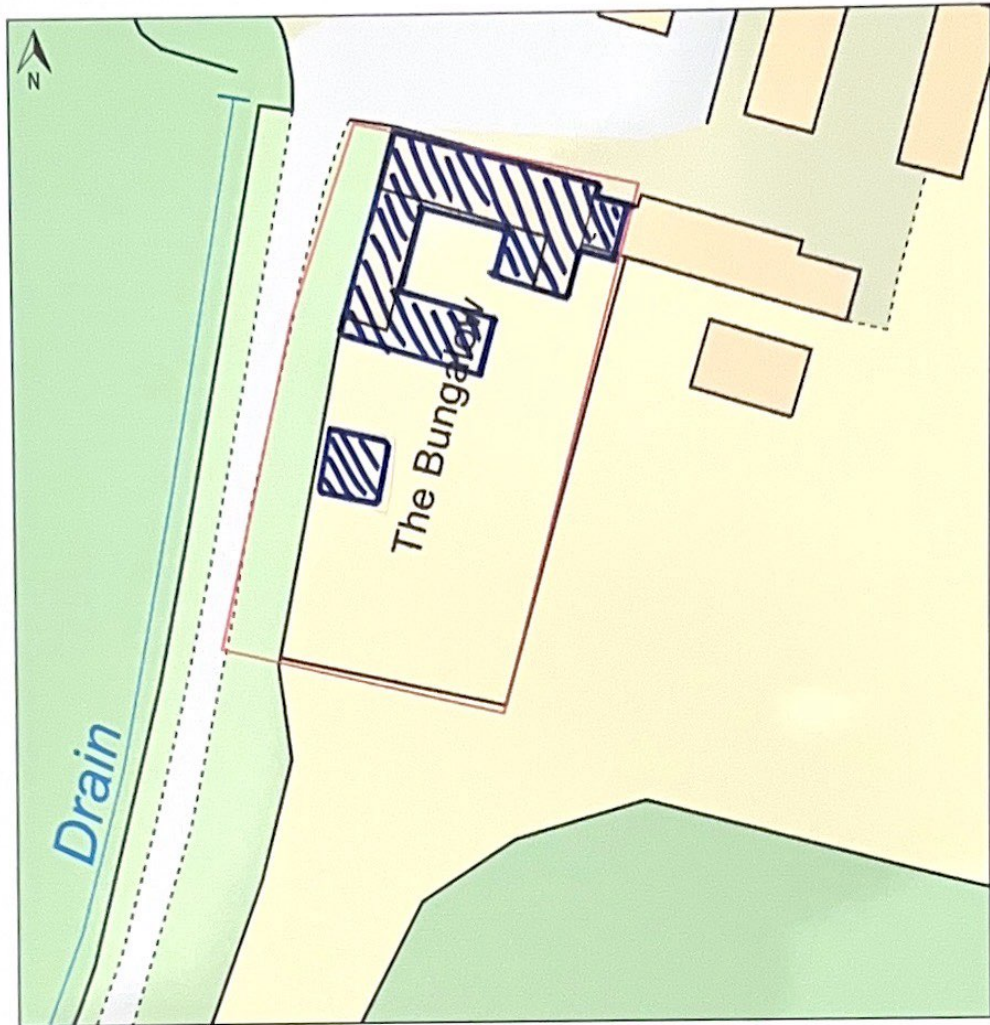

Brook Hall Bungalow, Site Location Plan

© Crown copyright and database rights, 2023. Ordnance Survey
0100031673 Created using Plans by Emapsite

Scale: 1:500

Paper Size: A4

Notes: