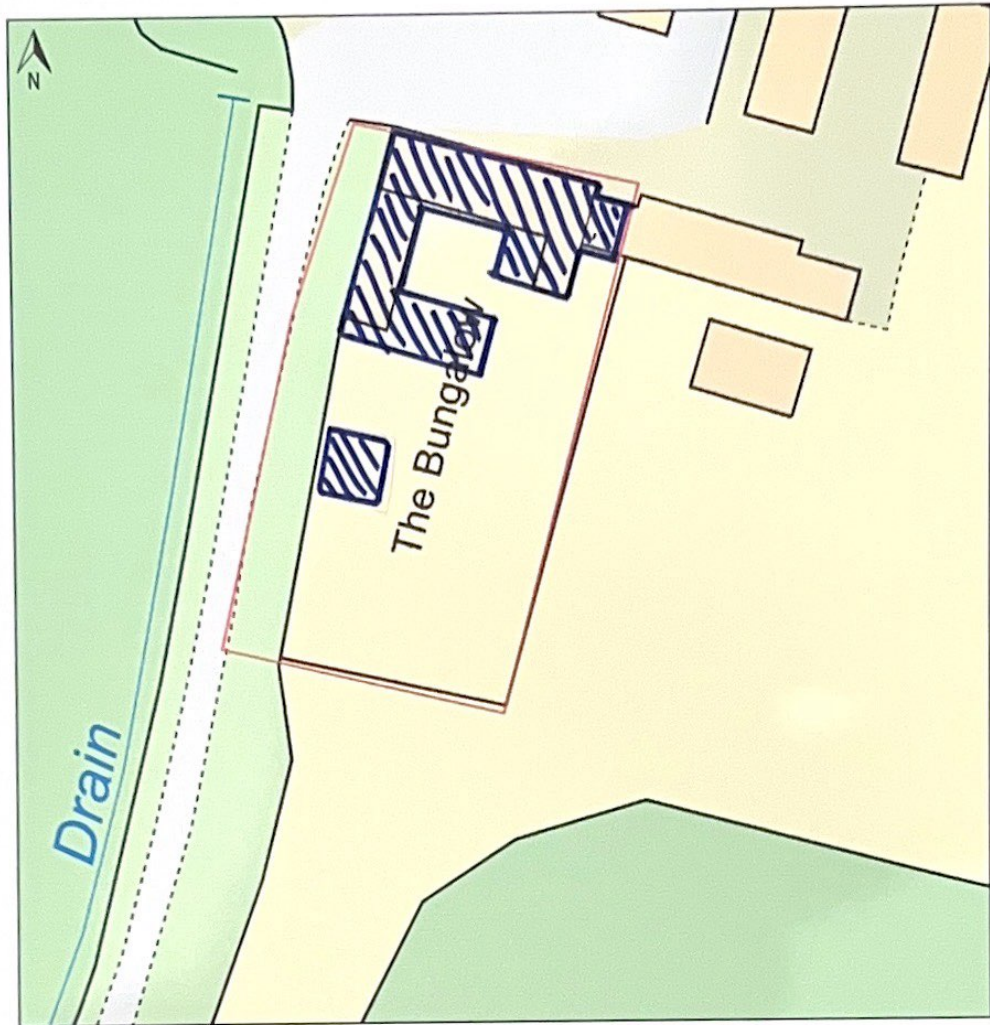

Brook Hall Bungalow, Site Location Plan

© Crown copyright and database rights, 2023. Ordnance Survey
0100031673 Created using Plans by Emapsite

0m 5m 10m 15m 20m 25m 30m 35m 40m

Scale: 1:500

Paper Size: A4