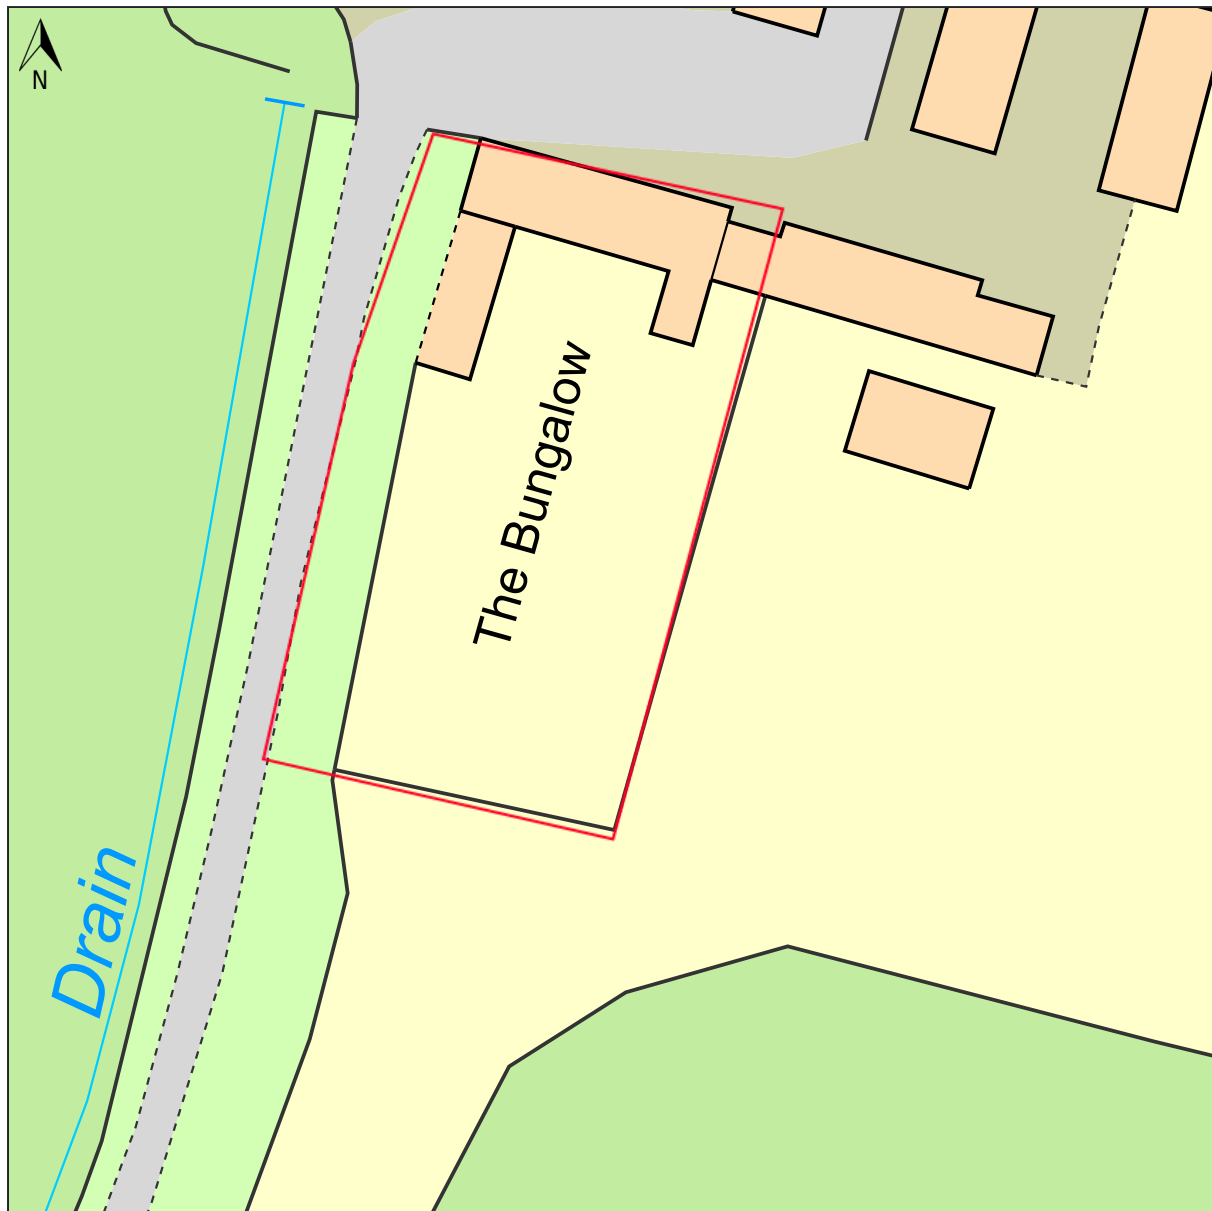

Brook Hall Bungalow, Site Location Plan

© Crown copyright and database rights, 2023. Ordnance Survey
0100031673 Created using Plans by Emapsite

0m 5m 10m 15m 20m 25m 30m 35m 40m

Scale: 1:500

Paper Size: A4