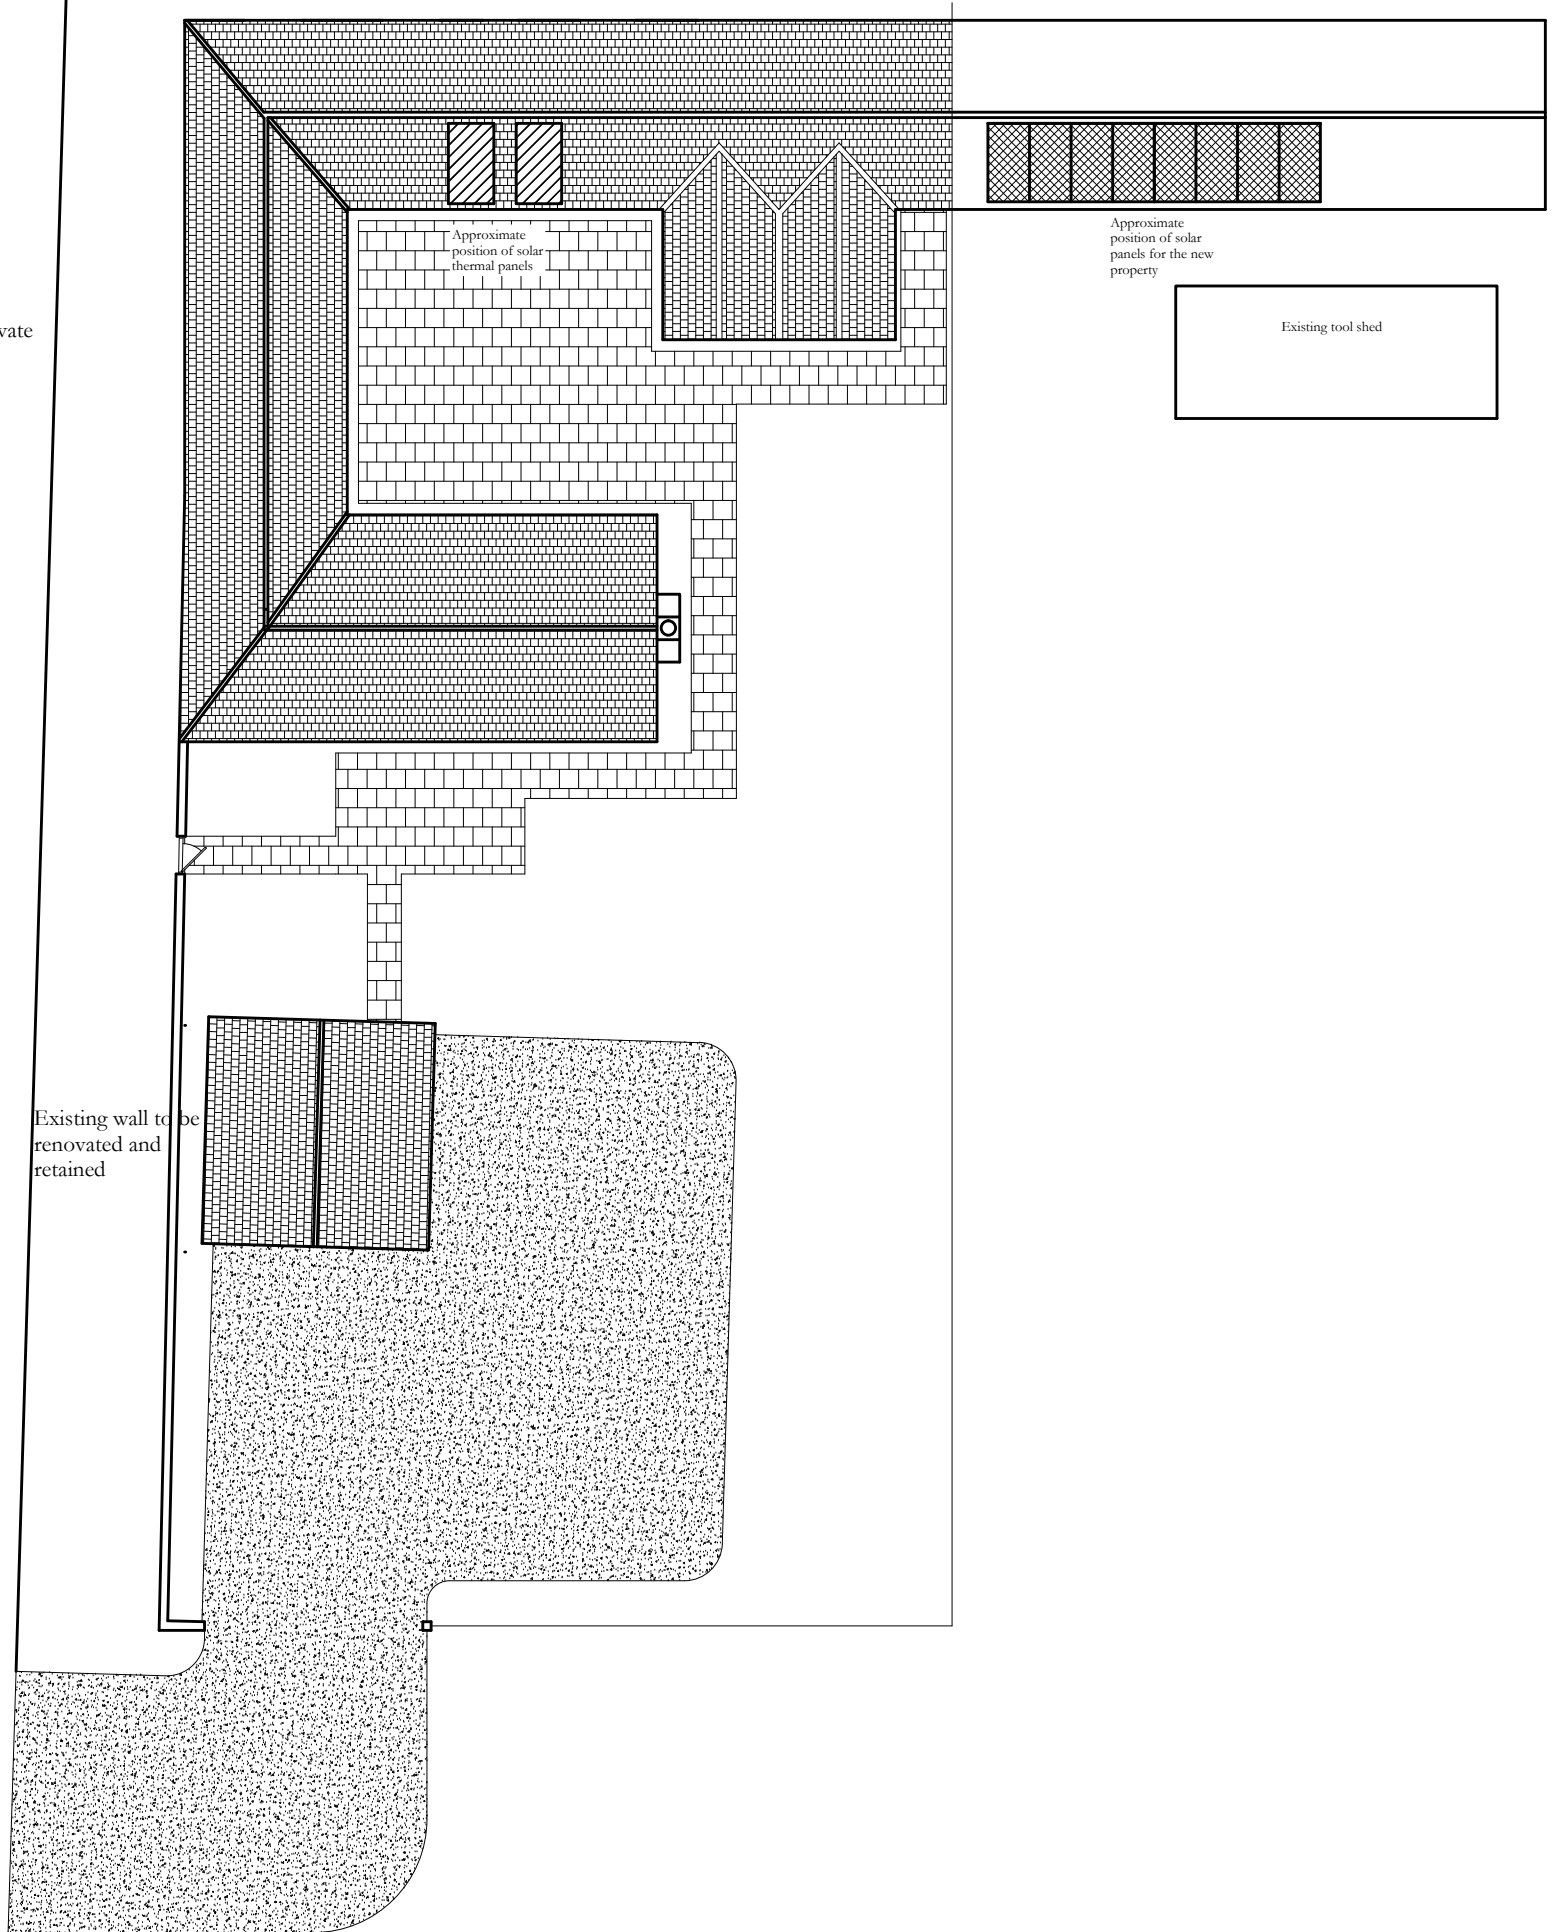

Main private driveway

CROCKFORD BUILDERS

Project:

Hall Bungalow Redevelopment

Drawing title:

Proposed site plan

Scale:

1:200 @ A3

Drawn By:

Peter Crockford

Date:

08/02/24