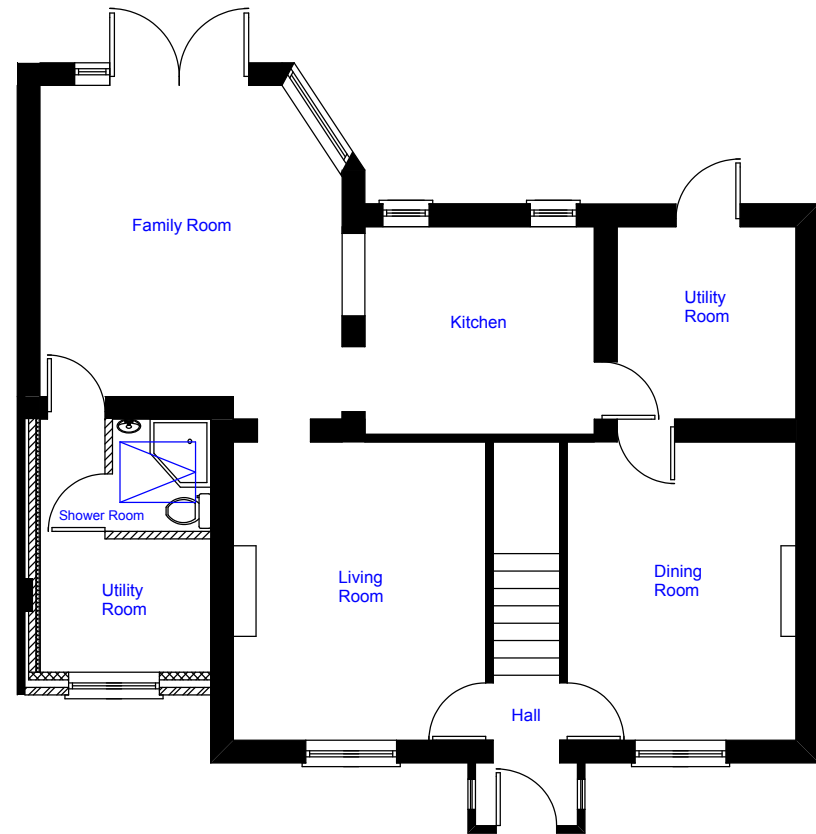

Existing Floor Plan

Proposed Floor Plan

Mr & Mrs R Freeman
 Rose Cottage, Darby Green Road
 Blackwater, Camberley
 GU17 0EA

Drawing : FP 3
 Floor Plans

Scale 1:100 on A4

Agent: Yateley Drawing Service Ltd
www.YateleyDrawingService.co.uk