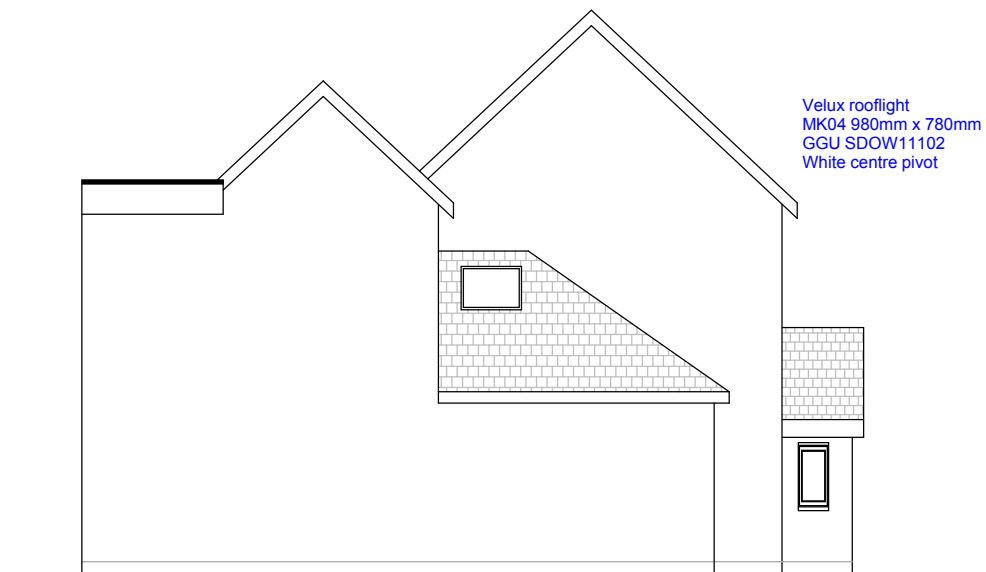

Existing Side Elevation

Proposed Side Elevation

Mr & Mrs R Freeman
Rose Cottage, Darby Green Road
Blackwater, Camberley
GU17 0EA

Drawing : SE 2
Side Elevations

Scale 1:100 on A4

Agent: Yateley Drawing Service Ltd
www.YateleyDrawingService.co.uk