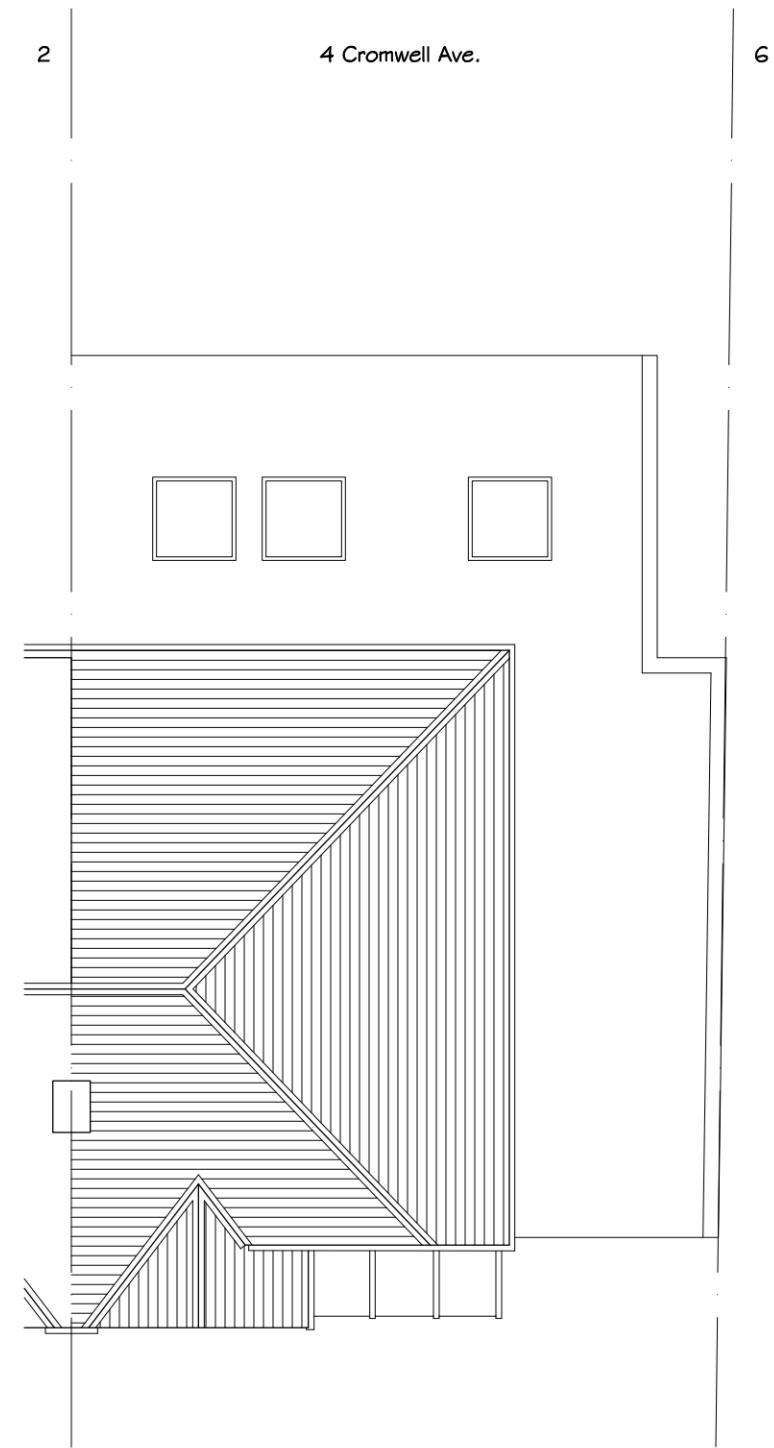

○ Proposed Ground Floor
Scale : 1/100@A3

○ Proposed First Floor
Scale : 1/100@A3

○ Proposed Roof Plan
Scale : 1/100@A3

Rev. No.	Date	Rev. Description	App. Drawn
Design and Build 69			
Project Title			
4 Cromwell Avenue New Malden			
Drawing Title			
Proposed Floor Plan			
Project Code		File Name	
Approved By		Scale 1/100	
Designed By Han Bang		Sheet No.	
Drawn By Han Bang		Drawing No.	
Date 04/03/2024		P - 1	