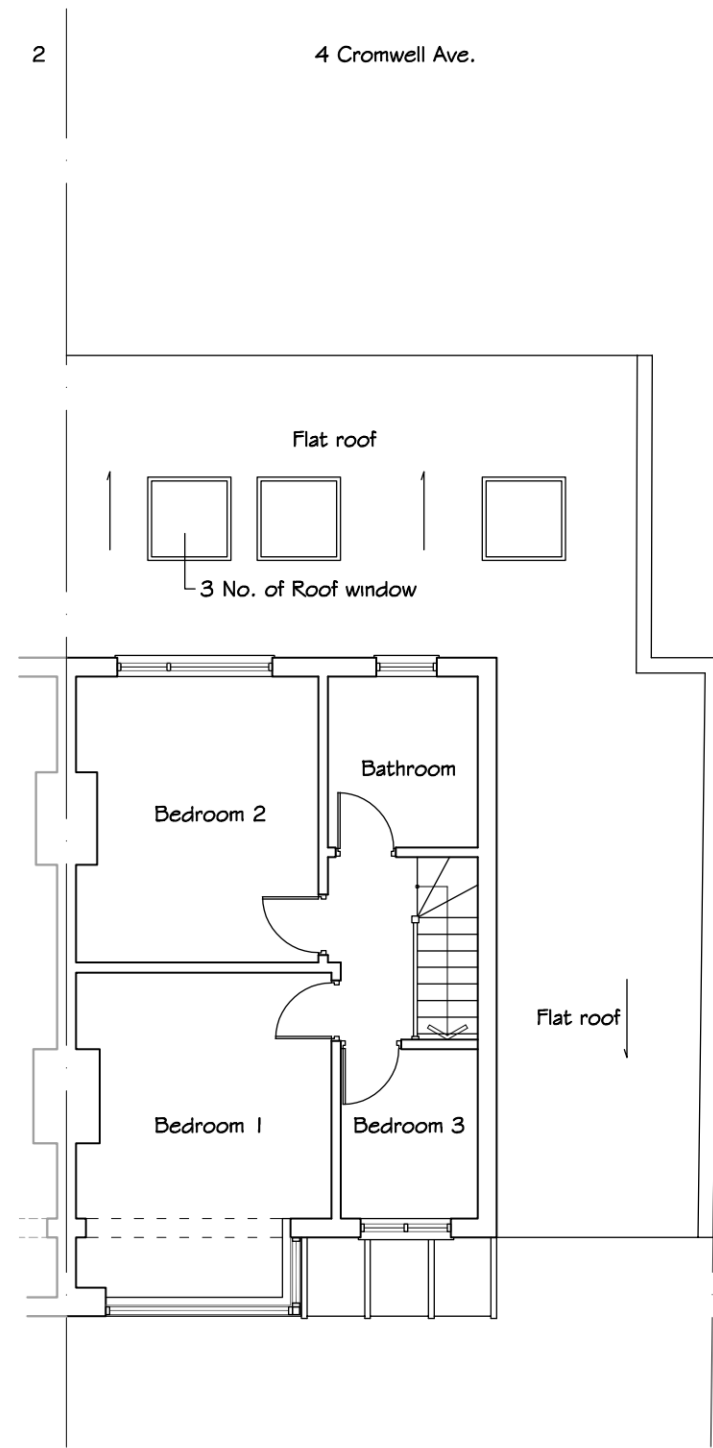

○ Proposed Ground Floor
Scale : 1/100@A3

○ Proposed First Floor
Scale : 1/100@A3

○ Proposed Roof Plan
Scale : 1/100@A3

Rev. No.	Date	Rev. Description	App. Drawn
Design and Build 69			
Project Title			
4 Cromwell Avenue New Malden			
Drawing Title			
Proposed Floor Plan			
Project Code		File Name	
Approved By		Scale 1/100	
Designed By Han Bang		Sheet No.	
Drawn By Han Bang		Drawing No.	
Date 04/03/2024		P - 1	