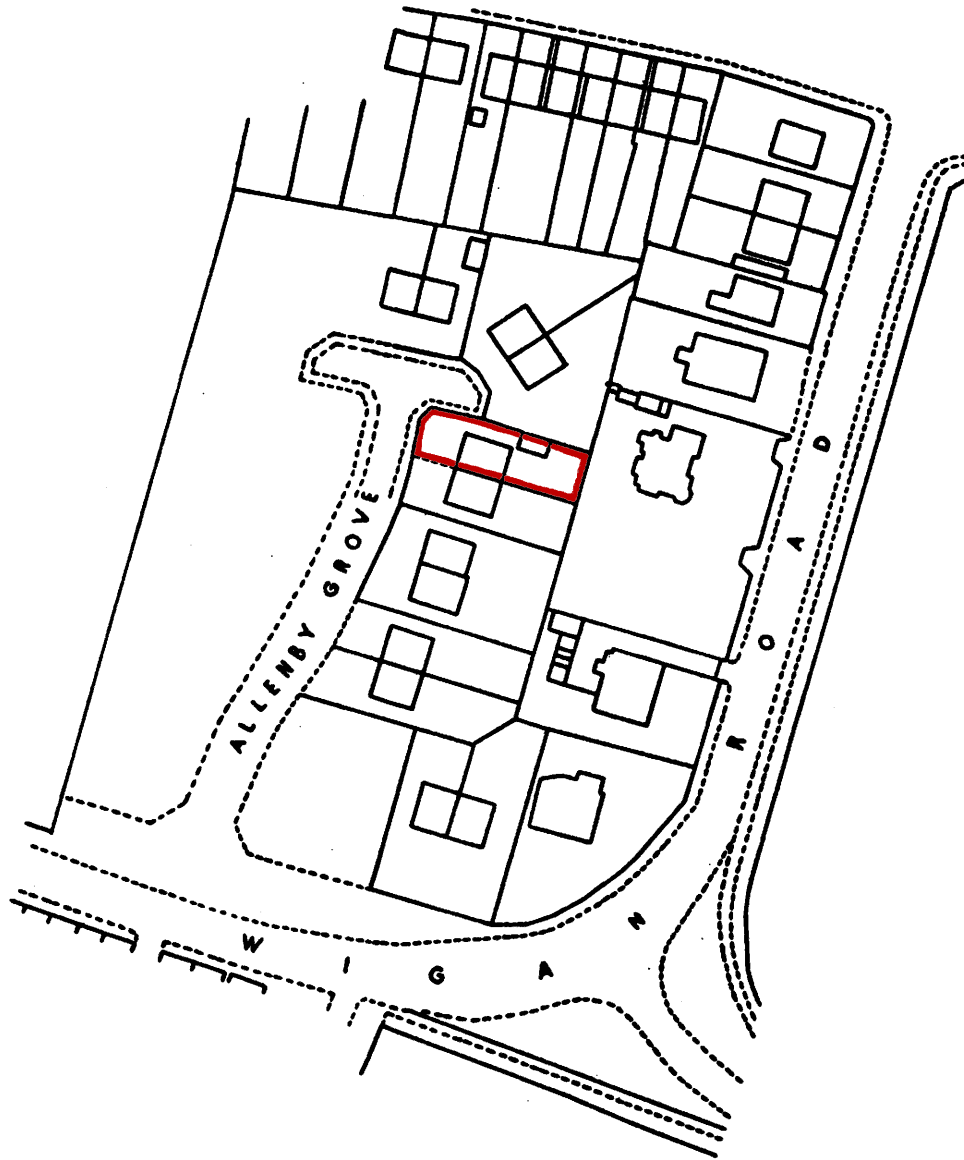

# H. M. LAND REGISTRY

Scale 1/1250 Enlarged from 1/2500

COUNTY OF GREATER MANCHESTER  
BOLTON DISTRICT

SD 6405 SE | SD 6505 SW

Parish: WESTHOUGHTON.

O.S. Sheet SD.6405 SE., SD 6505 SW

Made and printed by the Director  
General of the Ordnance Survey,  
Chessington, Surrey. 1963 for HMLR  
© Crown Copyright 1963

## Filed Plan of Title No. LA 56816

This is a copy of the title plan on 10 MAR 2021 at 17:52:26. This copy does not take account of any application made after that time even if still pending in HM Land Registry when this copy was issued.

This copy is not an 'Official Copy' of the title plan. An official copy of the title plan is admissible in evidence in a court to the same extent as the original. A person is entitled to be indemnified by the registrar if he or she suffers loss by reason of a mistake in an official copy. If you want to obtain an official copy, the HM Land Registry web site explains how to do this.

HM Land Registry endeavours to maintain high quality and scale accuracy of title plan images. The quality and accuracy of any print will depend on your printer, your computer and its print settings. This title plan shows the general location, not the exact line, of the boundaries. It may be subject to distortions in scale. Measurements scaled from this plan may not match measurements between the same points on the ground.