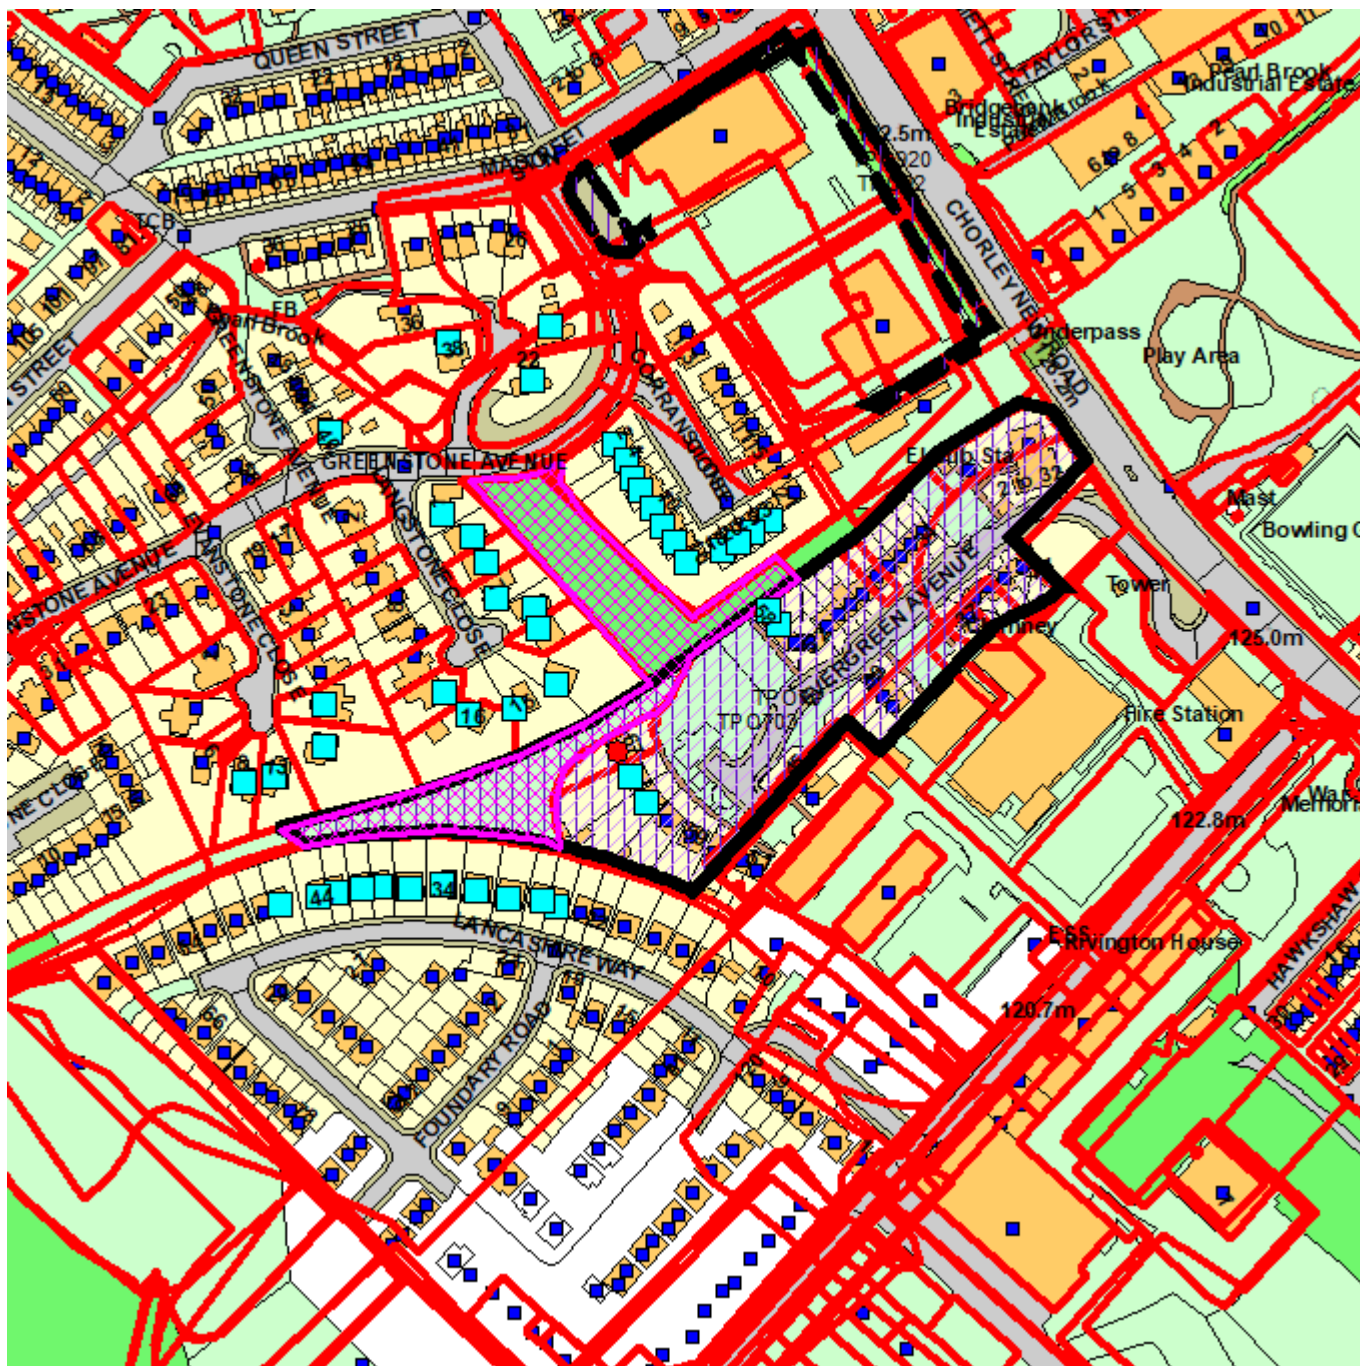

Bolton Council NEIGHBOUR CONSULTATION PLAN

67 Evergreen Avenue, Horwich, Bolton, BL6
5GQ

Development & Regeneration Dept
Development Management Section

Town Hall, Bolton, Lancashire, BL1 1RU
Telephone (01204) 333 333

Bolton Council

EC.Aid Case No: 17860/24

Reproduction from the Ordnance Survey Map with the permission of the Controller of H.M. Stationery Office. Crown Copyright and may lead to prosecution or civil proceedings.

Scale 1:1250