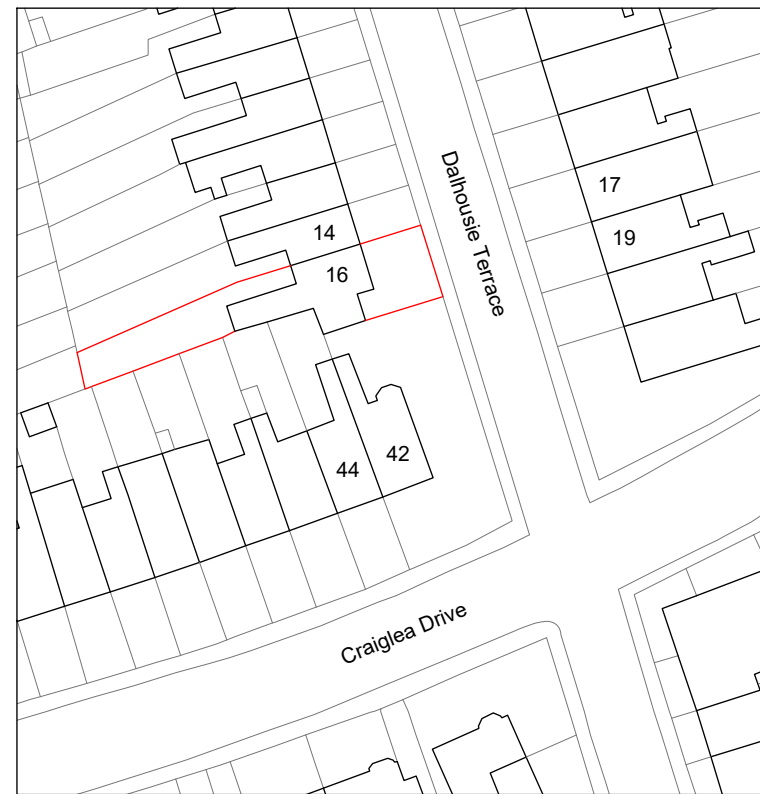

Location Plan
(1:1000)

Block Plan
(1:200)

New Extension & Other Alterations to 16 Dalhousie Terrace, Edinburgh

Alexander Philip - Architect

11 Dick Place Edinburgh EH9 2JS
tel 0131 668 3030 email mail@alexanderphilip.com

Drawing Title

Location and Block Plans

Date	Scale	Job No.	Drg No.	Rev.	Stat.
Apr '22	as noted	2201	01		PL