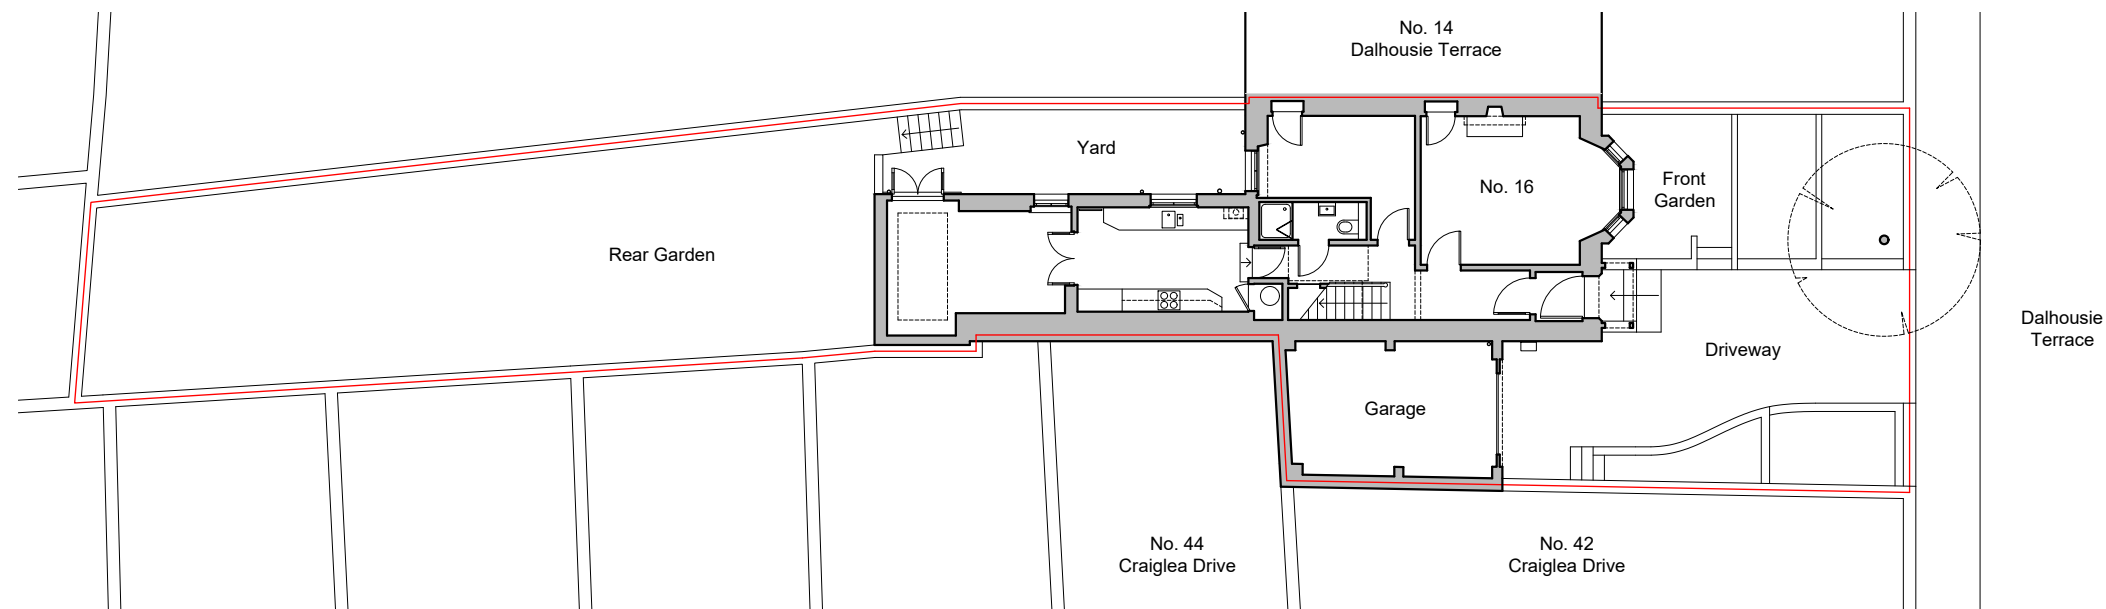

Location Plan
(1:1000)

Block Plan
(1:200)

New Extension & Other Alterations to 16 Dalhousie Terrace, Edinburgh

Alexander Philip - Architect

11 Dick Place Edinburgh EH9 2JS
tel 0131 668 3030 email mail@alexanderphilip.com

Drawing Title

Location and Block Plans

Date	Scale	Job No.	Drg No.	Rev.	Stat.
Apr '22	as noted	2201	01		PL